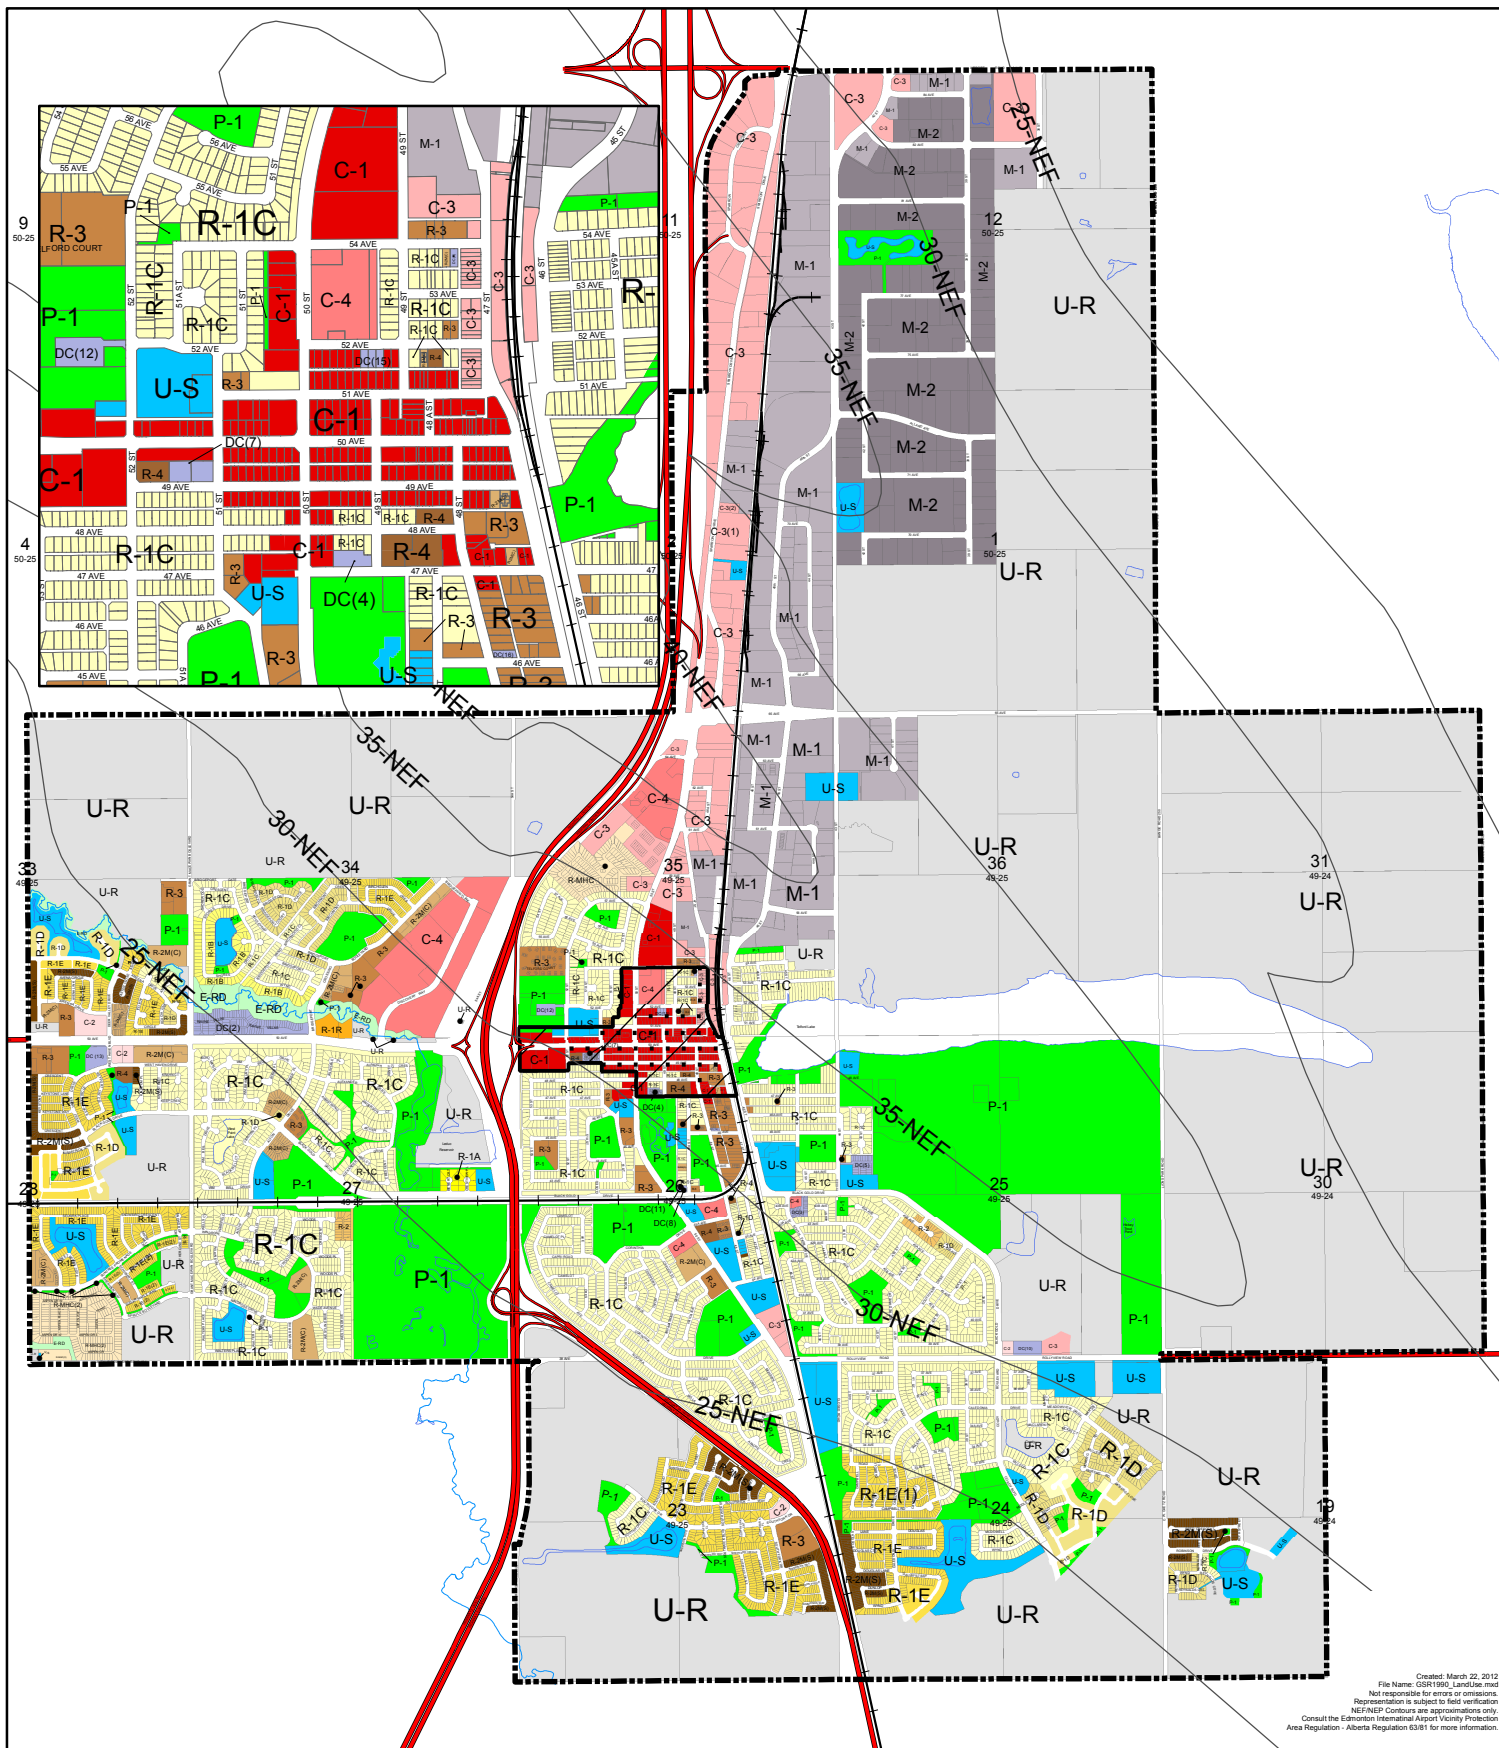

City of Leduc
Land Use Districts
Land Use Bylaw 516-2002

Legend