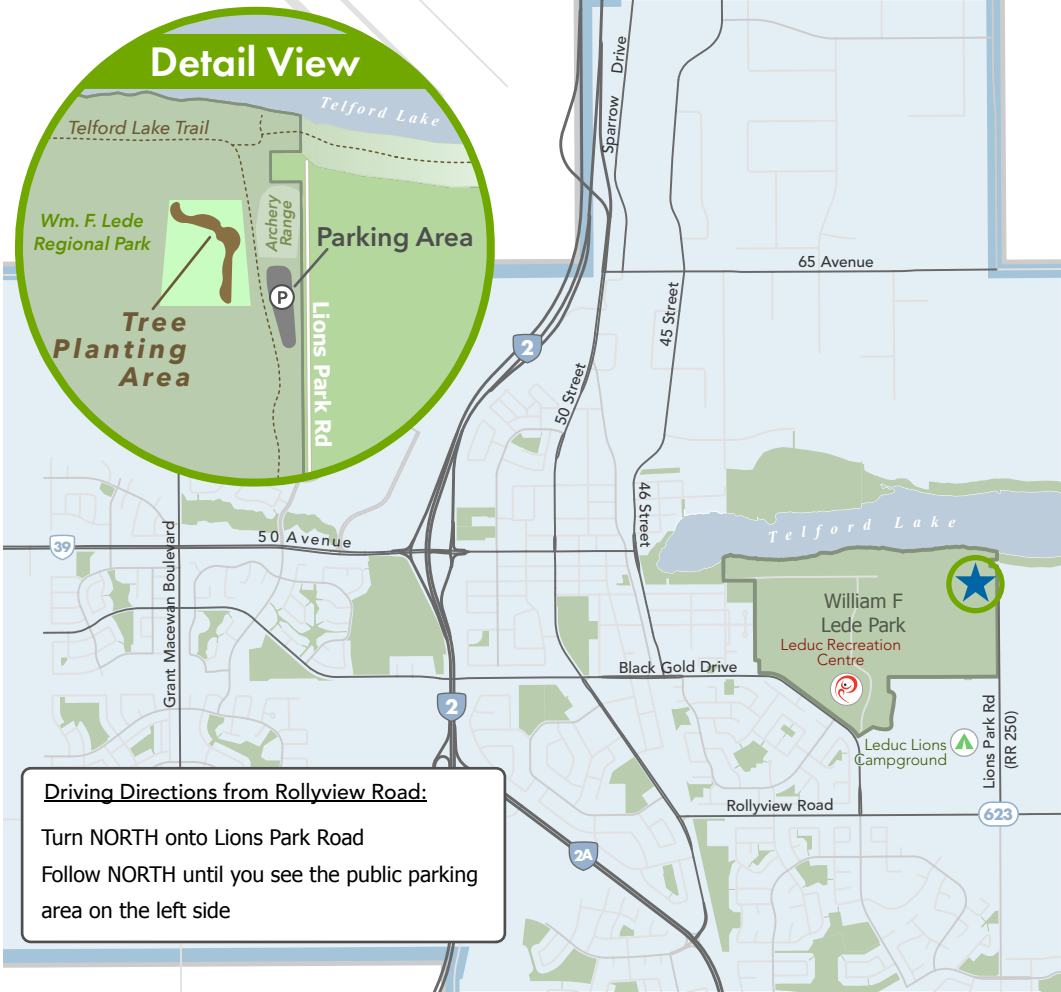

**Arbour Day**  
**May 7, 2022**

South Telford Lake  
*By the Archery Range*

11am - 3pm

## Detail View

### Driving Directions from Rollyview Road:

Turn **NORTH** onto Lions Park Road  
Follow **NORTH** until you see the public parking  
area on the left side