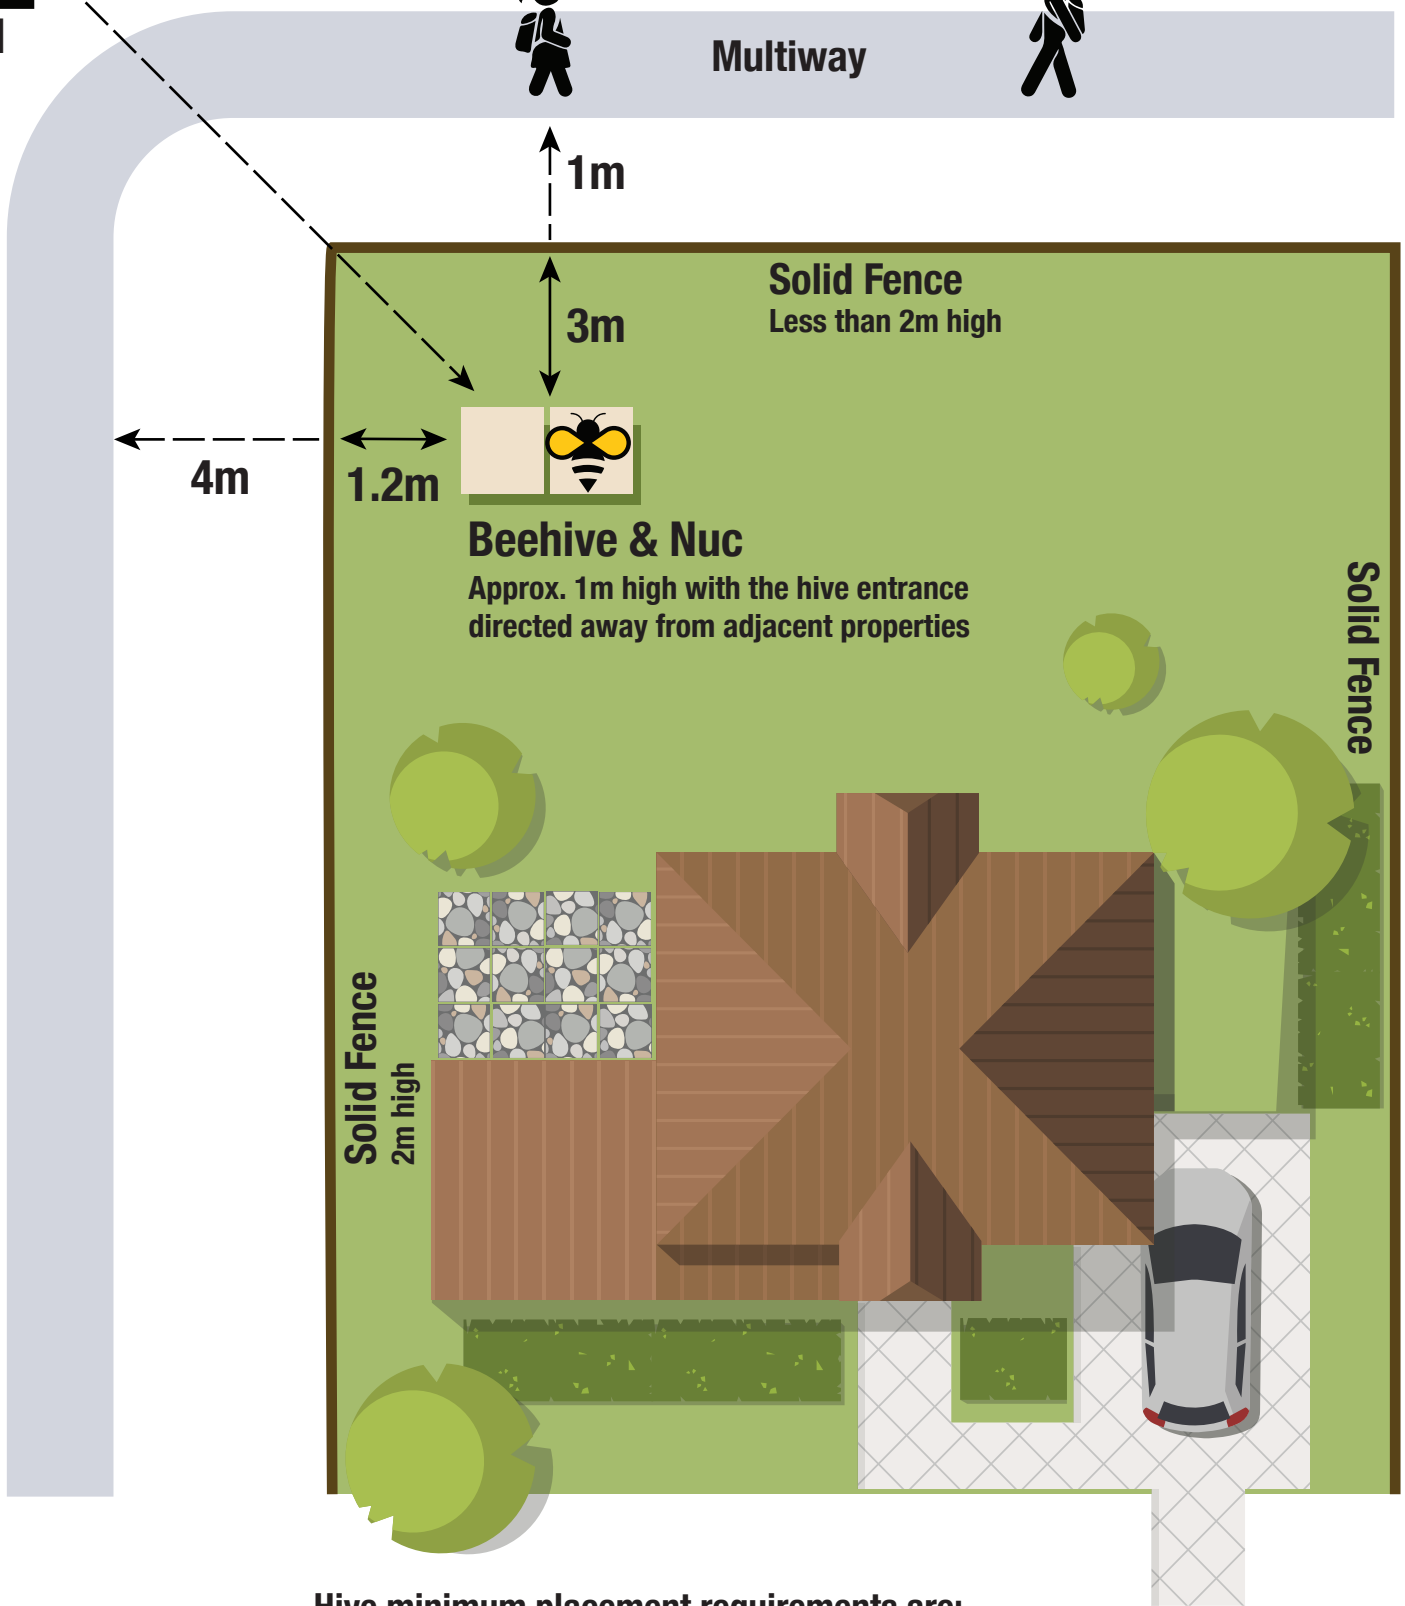

25m  
NW

# Backyard Bees Example Minimum Requirements

### Hive minimum placement requirements are:

- 25m away from public places such as schools
- 3m away from shared use pathway
- 1.2 m away from the property line where there is a 2m high solid fence
- 3m away from the property line where the solid fence is less than 2m