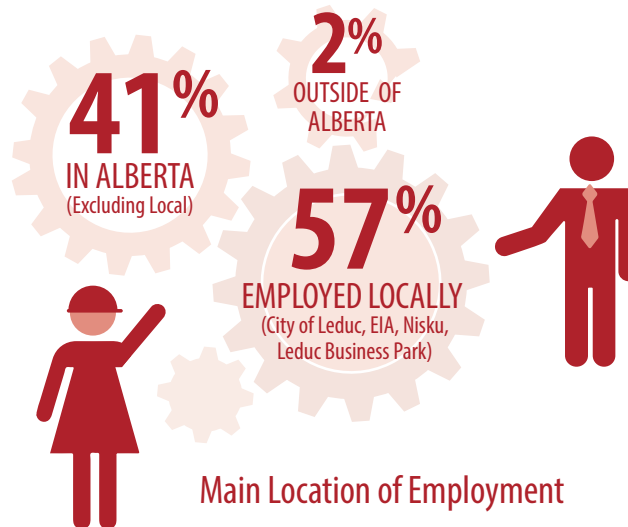

Top Five Neighbourhoods

A Place to Settle Down

AVERAGE AGE

37

50/50

Age Range 20% of residents are between 29 - 40 years old

A YOUNG CITY

Main Location of Employment

WHERE WE WORK

CULTURAL DIVERSITY