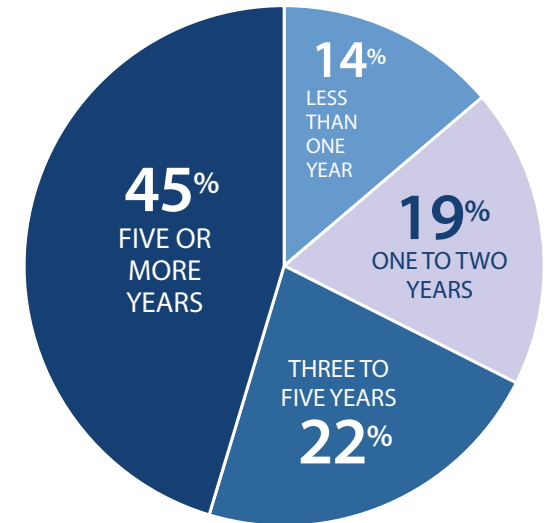

TOTAL POPULATION

A GROWING COMMUNITY

LONG-TERM RESIDENTS

33,032

1.8%

ANNUAL
GROWTH
RATE

RESIDENCES
13,705

35
NEIGHBOURHOODS

Top Five Neighbourhoods

A Place to Settle Down

AVERAGE AGE

37

50/50

Age Range 20% of residents are between 29 - 40 years old

A YOUNG CITY

Main Location of Employment