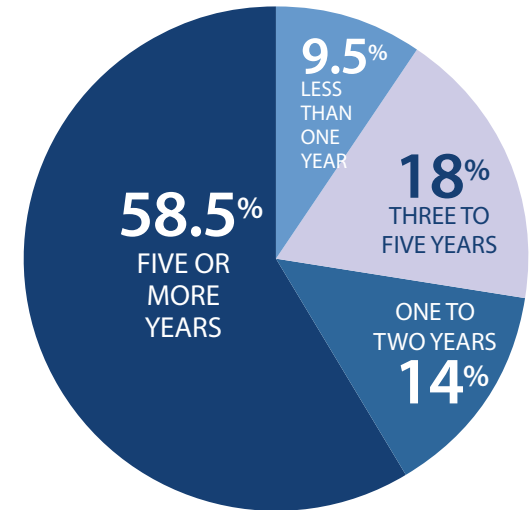

TOTAL POPULATION

A GROWING COMMUNITY

LONG-TERM RESIDENTS

30,498

4%
ANNUAL
GROWTH
RATE

RESIDENCES
13,040

33
NEIGHBOURHOODS

Top Five Neighbourhoods

A Place to Settle Down

AVERAGE AGE

37

50/50

Age Range 19% of residents are between 29 - 40 years old

Main Location of Employment

CULTURAL DIVERSITY

A YOUNG CITY