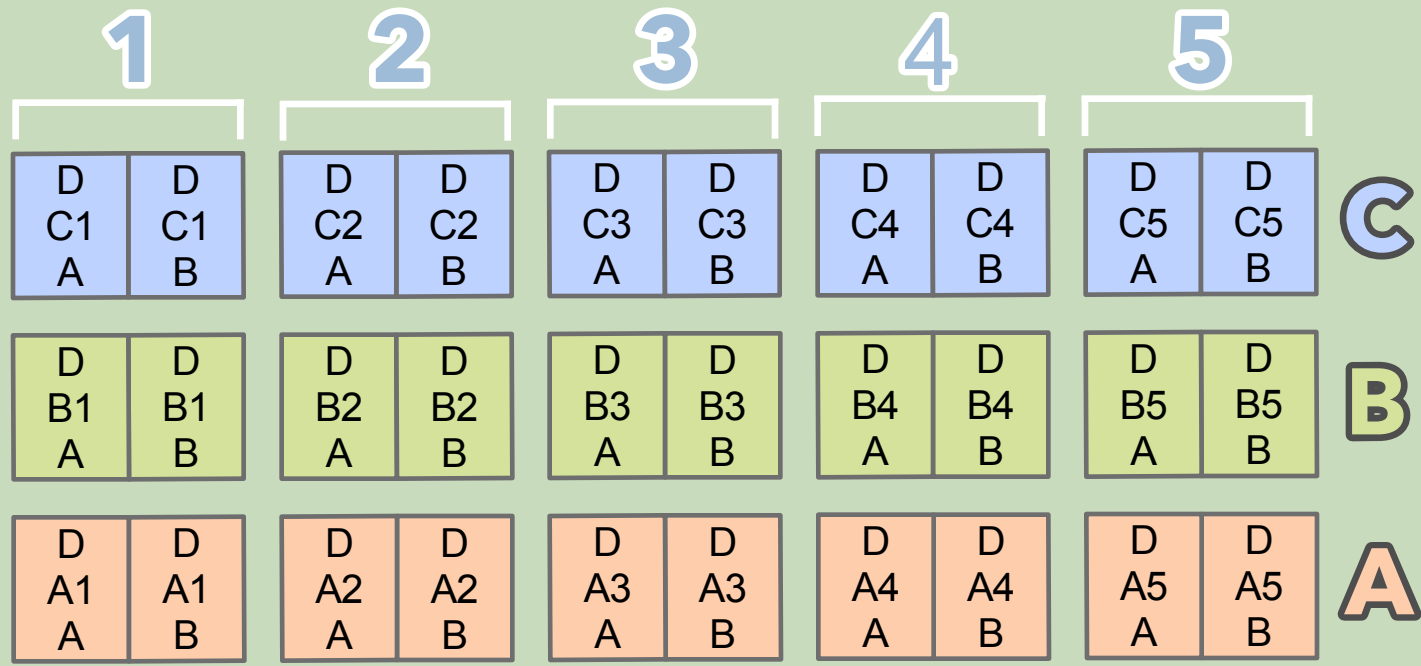

# COMMUNITY GARDEN PLOTS - Deer Valley

Grant MacEwan Drive  
Leduc, Alberta

2022

For more information please visit  
<https://www.leduc.ca/enhancing-leduc-green-spaces/garden-plots>

Walking Path

Fence

Access Road

Grant MacEwan Boulevard