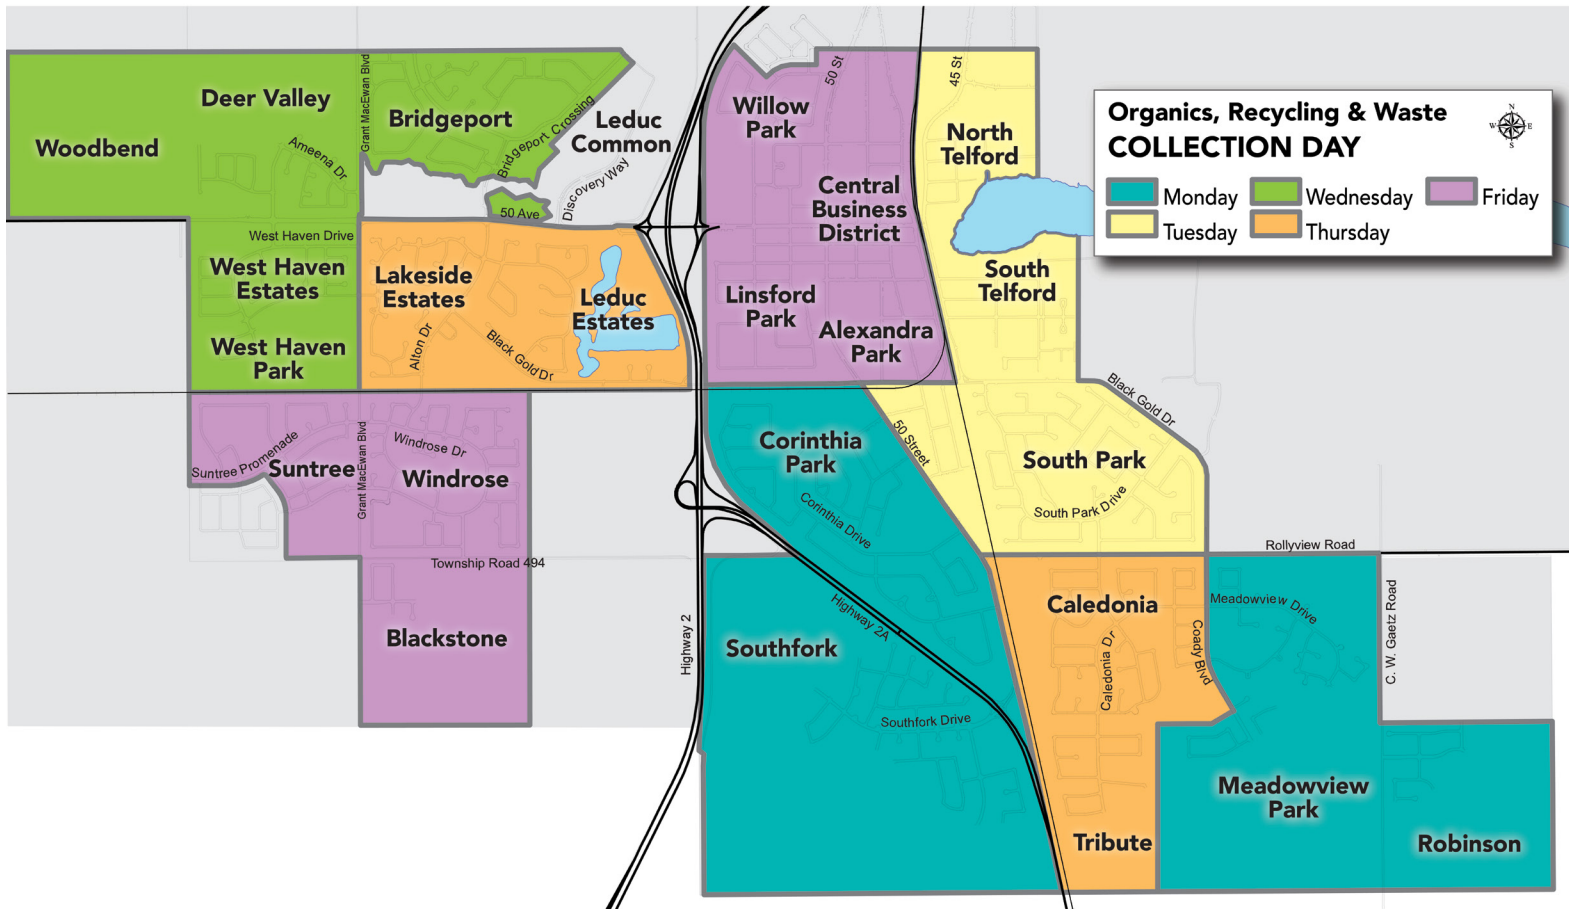

Curbside collection **SCHEDULE**

About cart collection and schedule

- The city offers its utility customers a weekly collection schedule which includes the collection of waste, blue bag recyclables and organics.
- Carts are collected from either the back alley or the front street depending on access. If you are uncertain about your collection location, call the Eco-smart Hotline.
- Carts for new customers are delivered to the location that they will be picked up from.
- Blue bags are collected weekly year round.
- Waste is collected every second week year round.
- Organics are collected every second week in the winter and weekly from late April to mid-November. For specific dates check the calendar.
- The Eco Station takes blue bag recycling products, e-waste, household hazardous waste, old clothing and additional bags of waste year round. Check Leduc.ca for opening times.