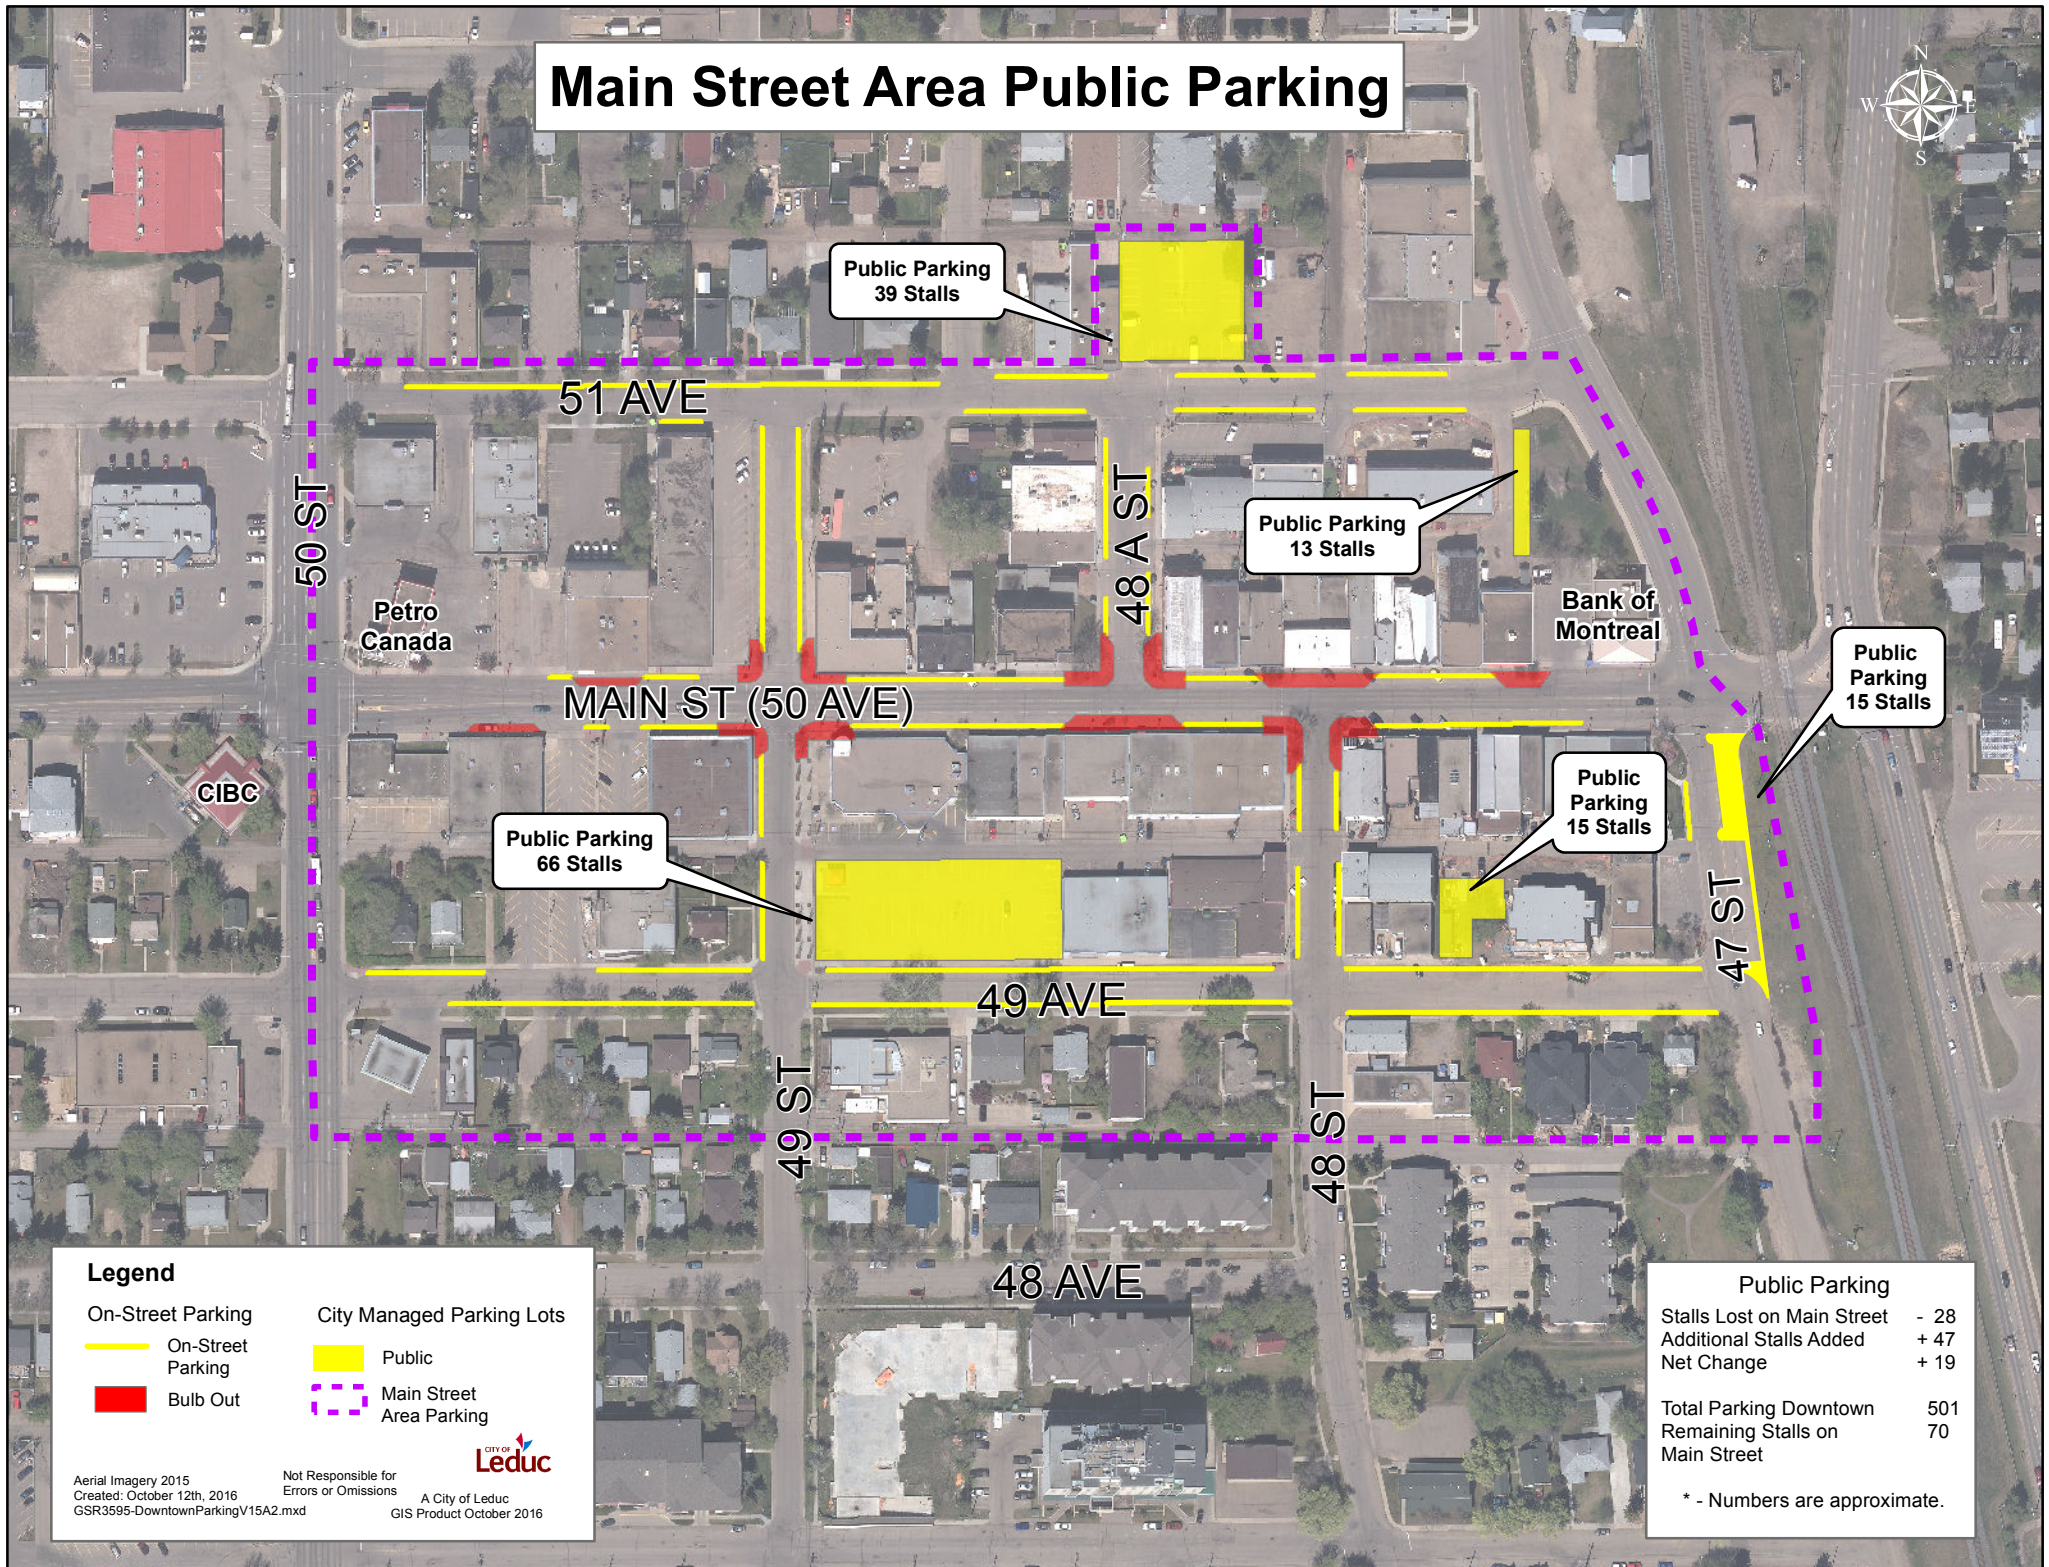

# Main Street Area Public Parking

## Legend

- On-Street Parking
  - On-Street Parking
  - Bulb Out
- City Managed Parking Lots
  - Public
  - Main Street Area Parking

Aerial Imagery 2015  
 Created: October 12th, 2016  
 GSR3595-DowntownParkingV15A2.mxd

Not Responsible for Errors or Omissions  
 A City of Leduc  
 GIS Product October 2016

Public Parking	
Stalls Lost on Main Street	- 28
Additional Stalls Added	+ 47
Net Change	+ 19
Total Parking Downtown	501
Remaining Stalls on Main Street	70
* - Numbers are approximate.	