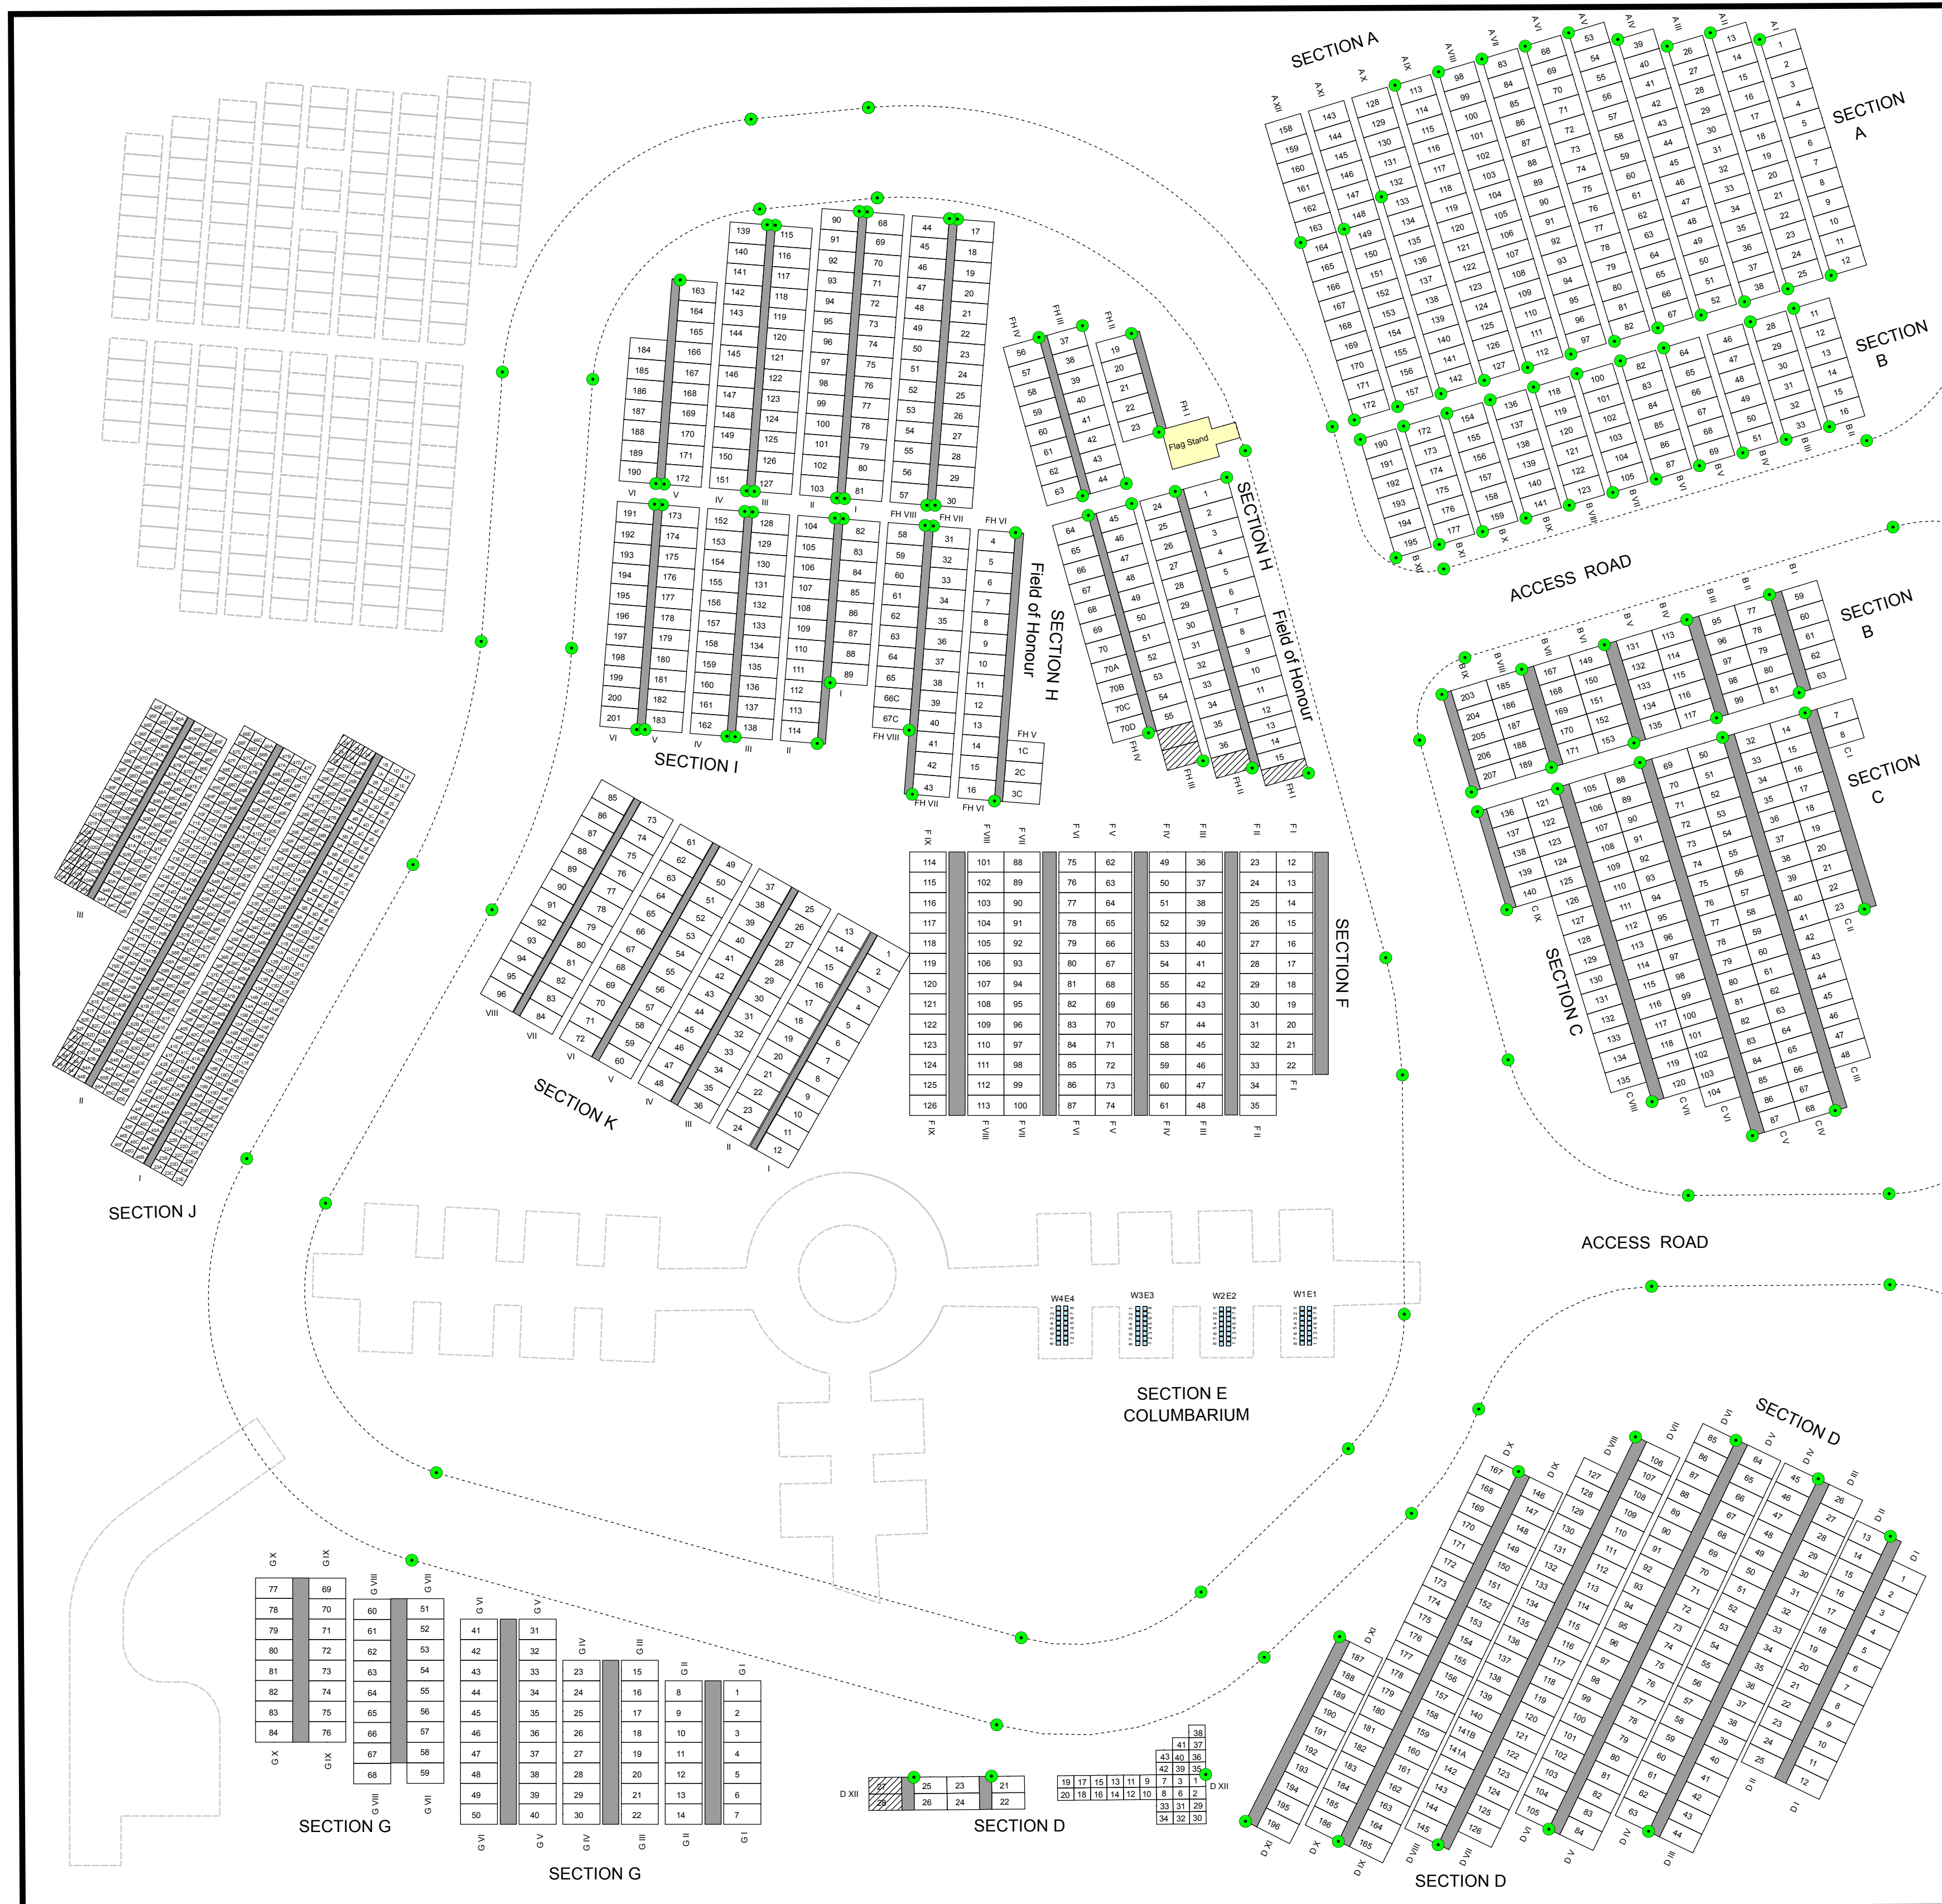

Cemetery Legend:

- Cemetery Post
- Cemetery Boundary
- Flag Stand
- Plot
- StreetLayout
- Columbarium
- Concrete Walkway
- Unusable Plot

West Cemetery (6108 - 43 Street)

East Cemetery (6107 - 43 Street)