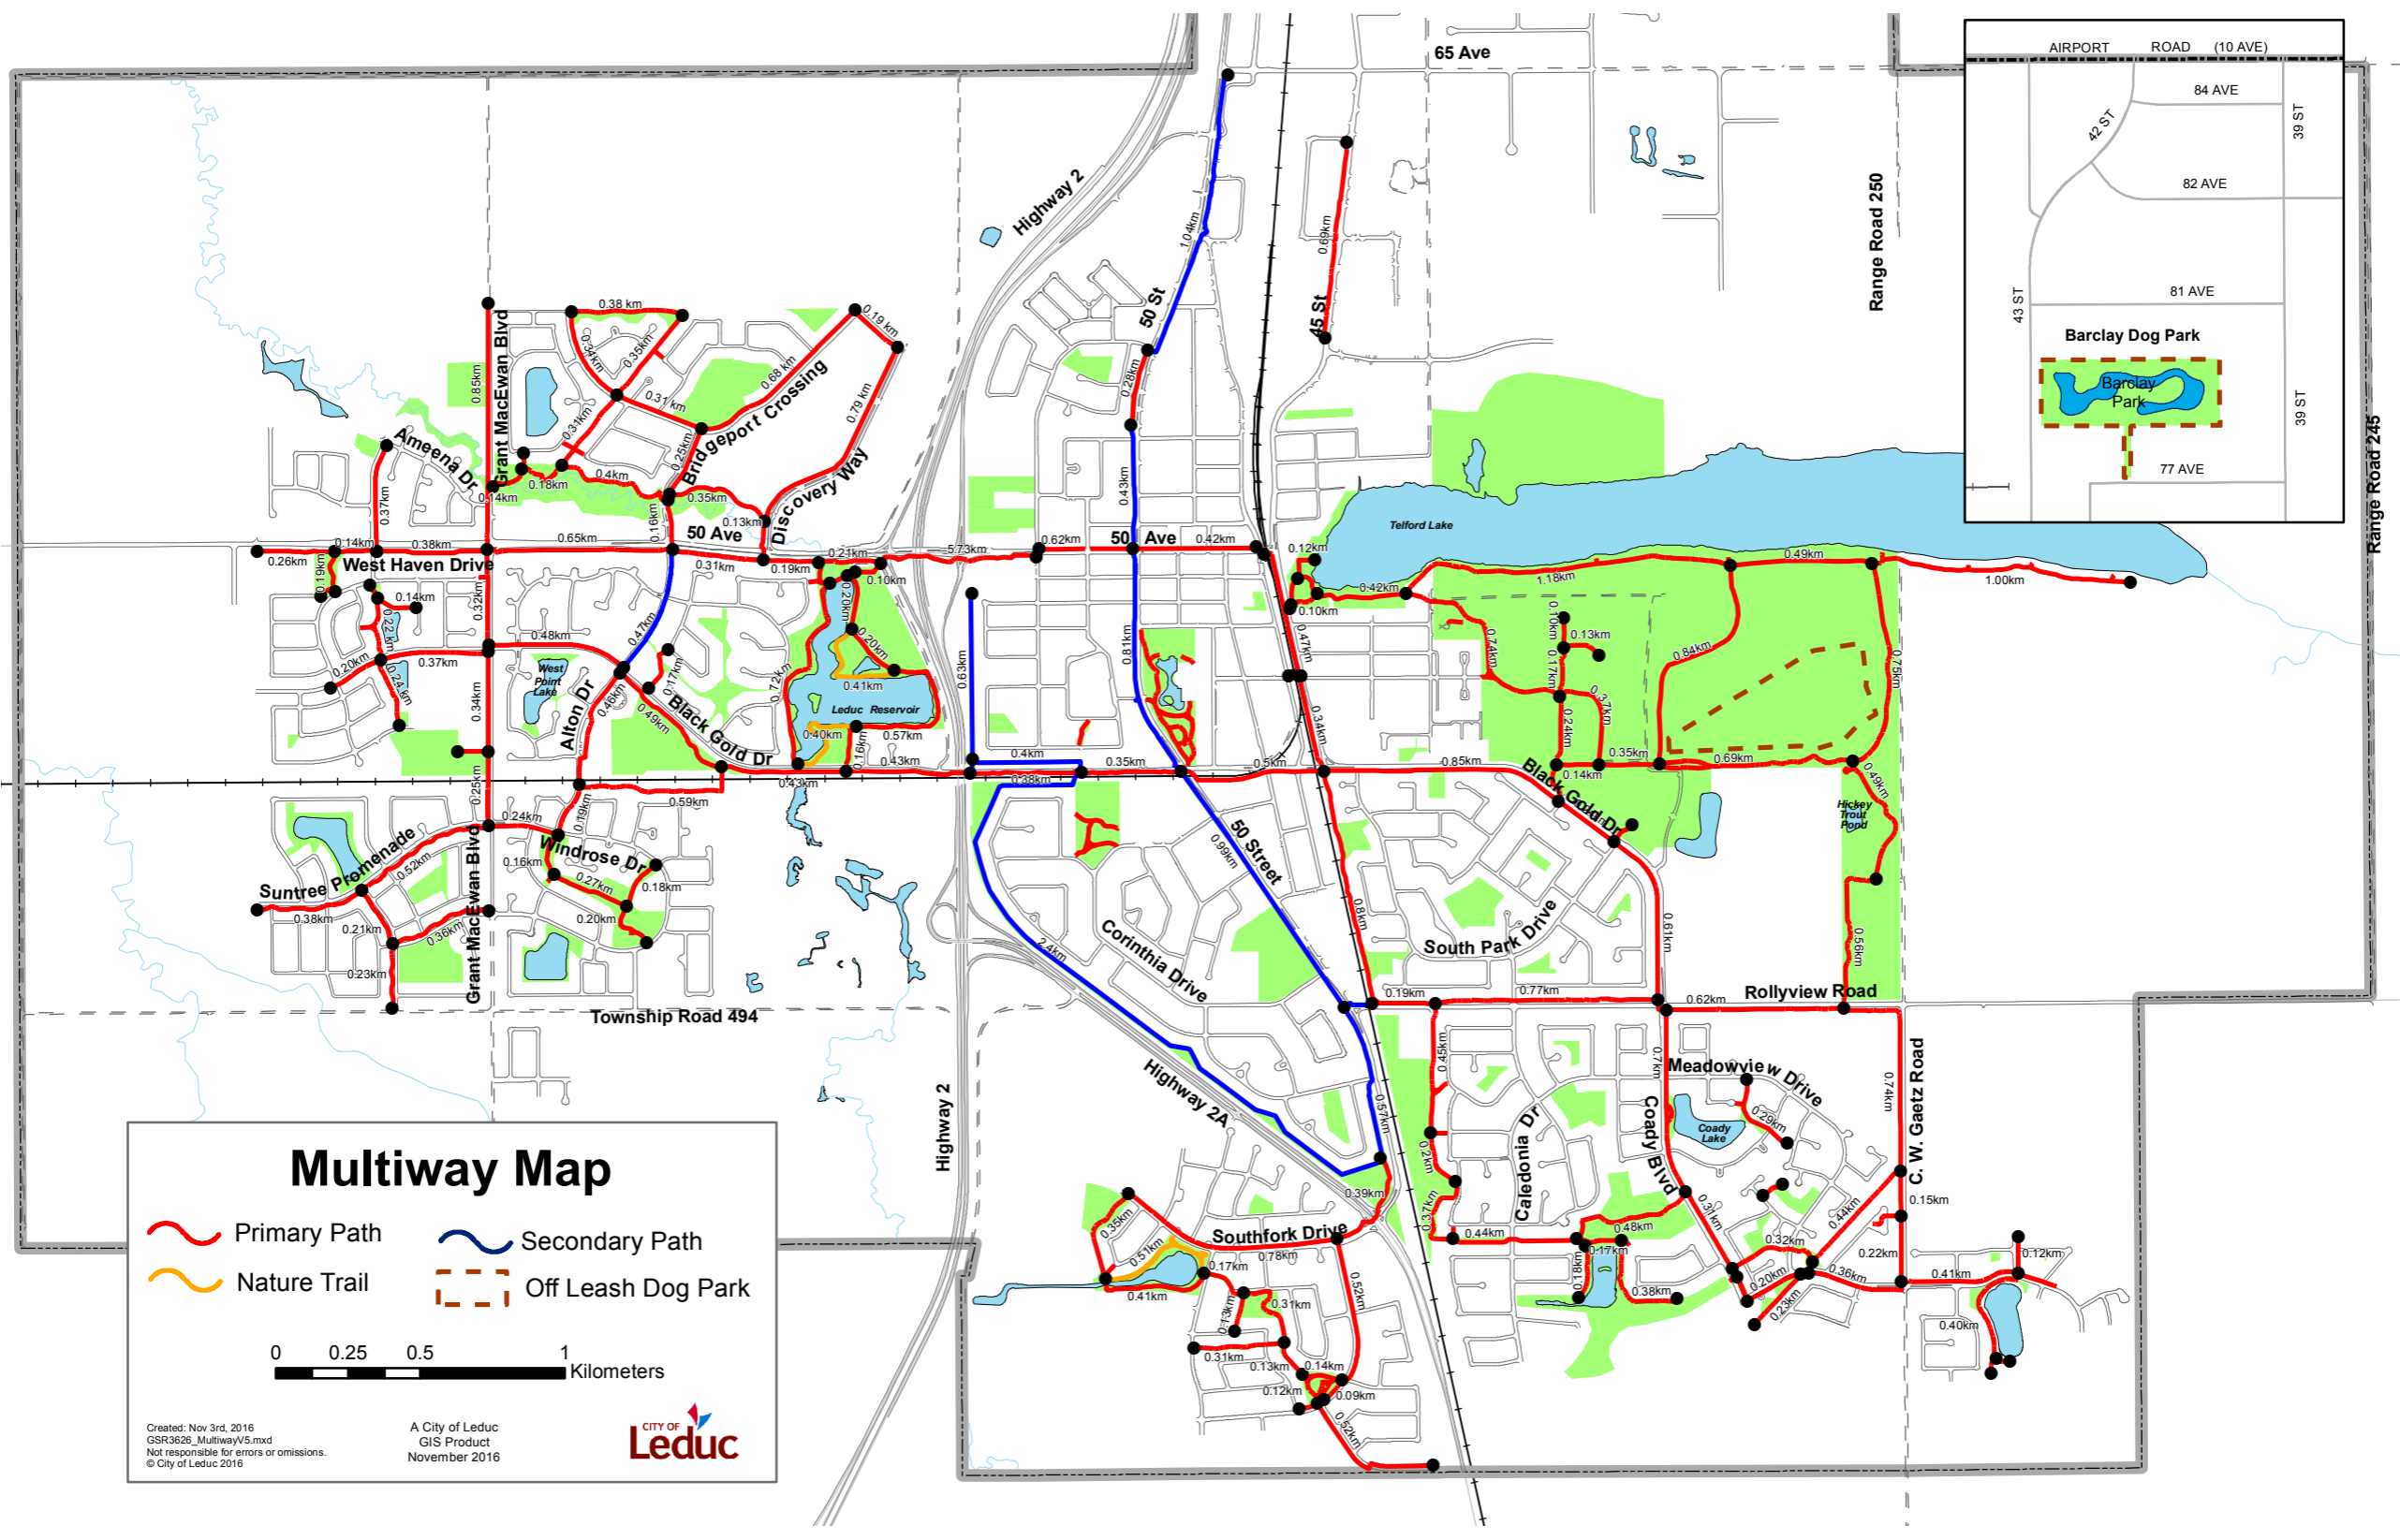

Multiway Map

- Primary Path
- Secondary Path
- Nature Trail
- Off Leash Dog Park

0 0.25 0.5 1 Kilometers

A City of Leduc
GIS Product
November 2016

Range Road 245