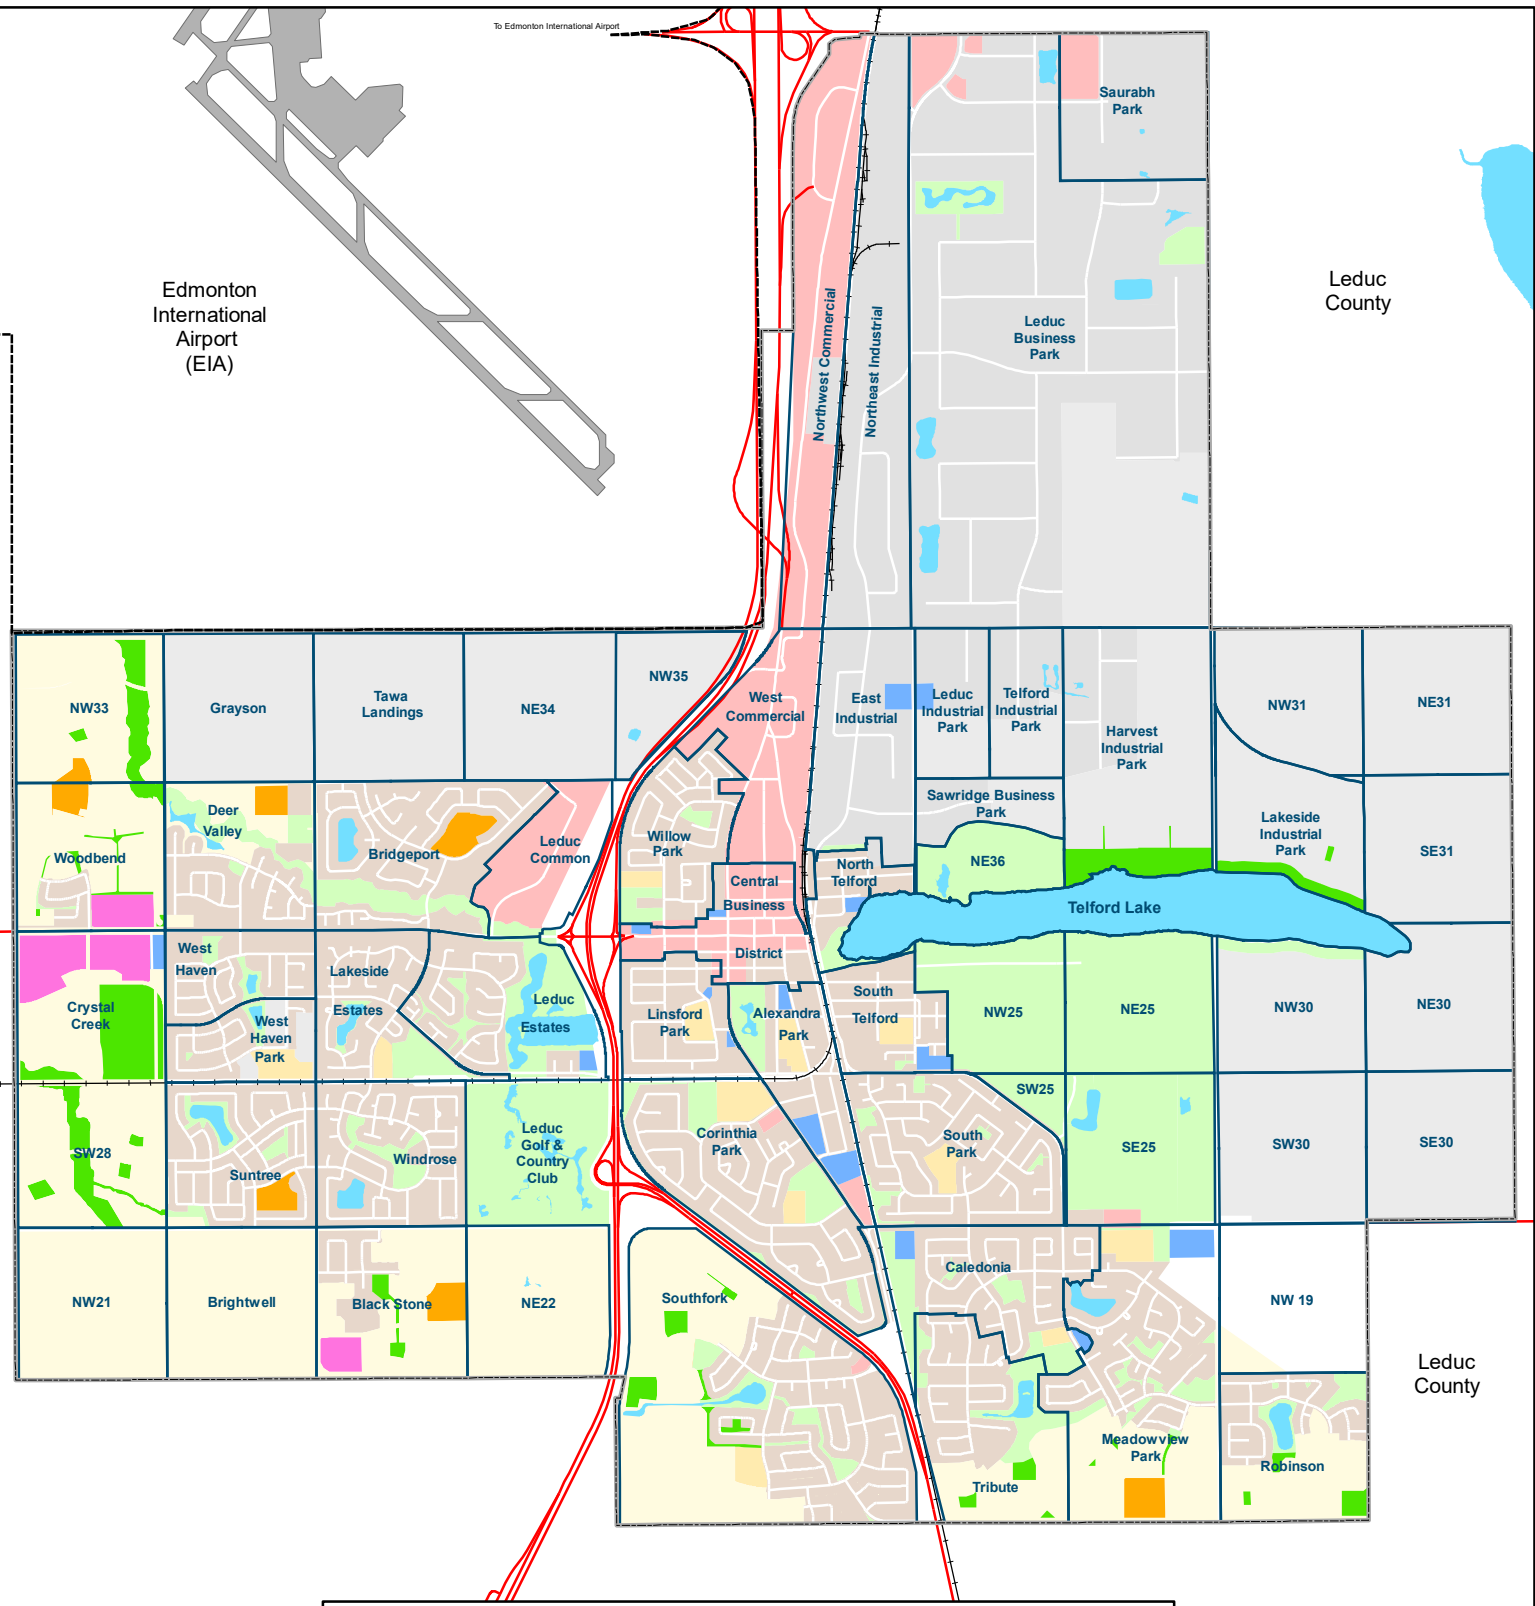

Edmonton International Airport (EIA)

Leduc County

**City of Leduc
Neighbourhood Map**

Landuses

	Residential		Industrial		School
	Future Residential		Future Industrial		Future School
	Commercial		Greenspace		Urban Service
	Future Commercial		Future Greenspace		

Planning

	Neighbourhoods
--	----------------

Transportation

	Highway
	Railway

0 250 500 1,000 Meters

CITY OF Leduc

Not responsible for errors or omissions.
GSR4727_NeighbourhoodV1

A City of Leduc GIS Product February 2018