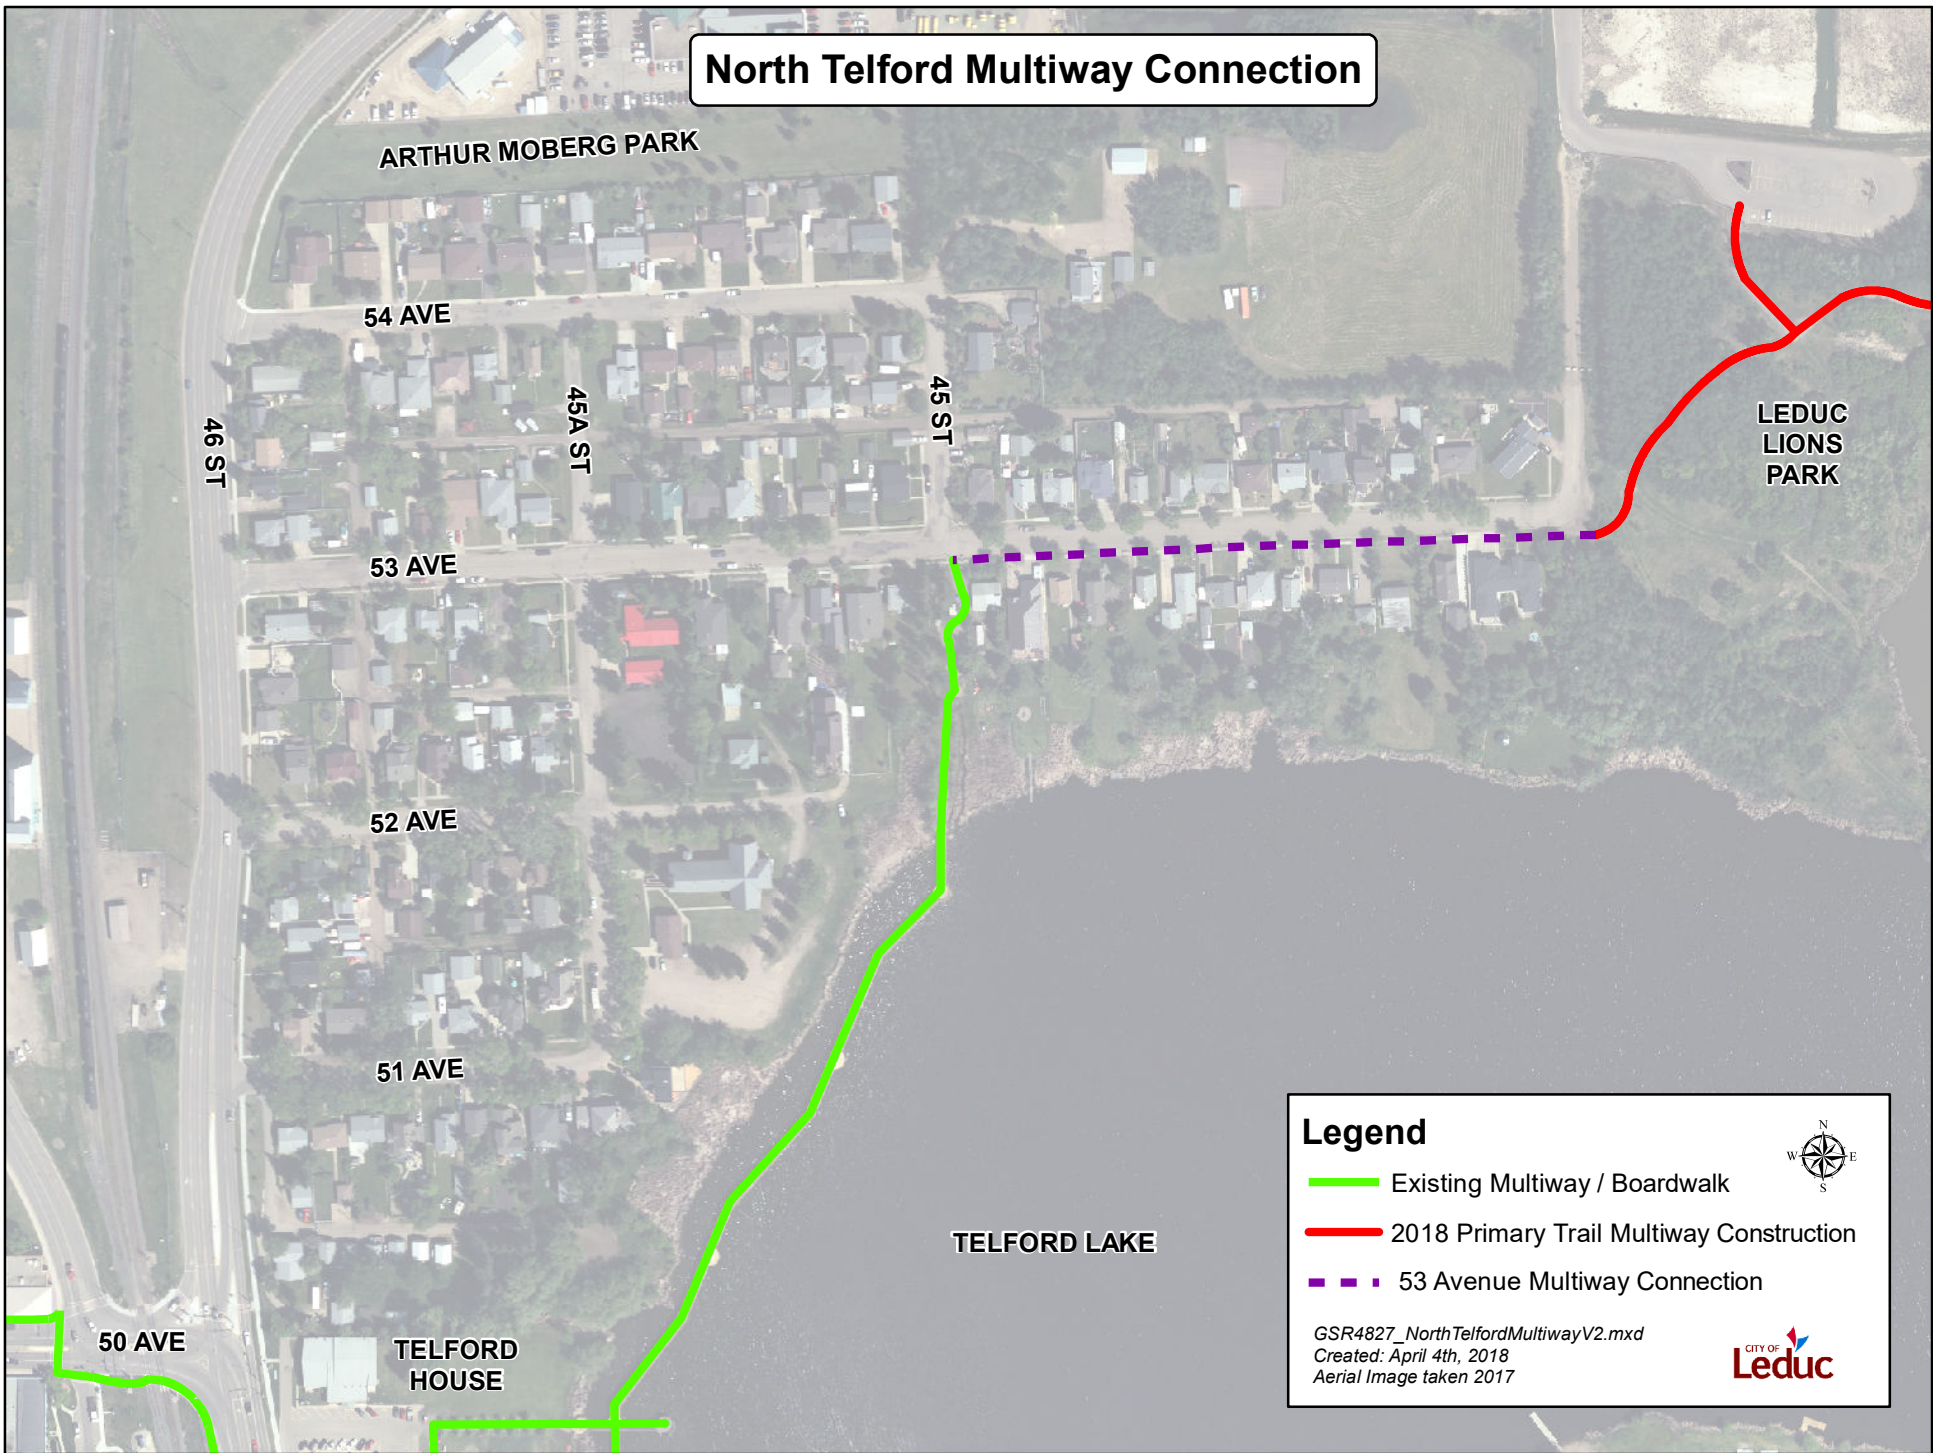

# North Telford Multiway Connection

**Legend**

- Existing Multiway / Boardwalk
- 2018 Primary Trail Multiway Construction
- 53 Avenue Multiway Connection

GSR4827\_NorthTelfordMultiwayV2.mxd  
Created: April 4th, 2018  
Aerial Image taken 2017