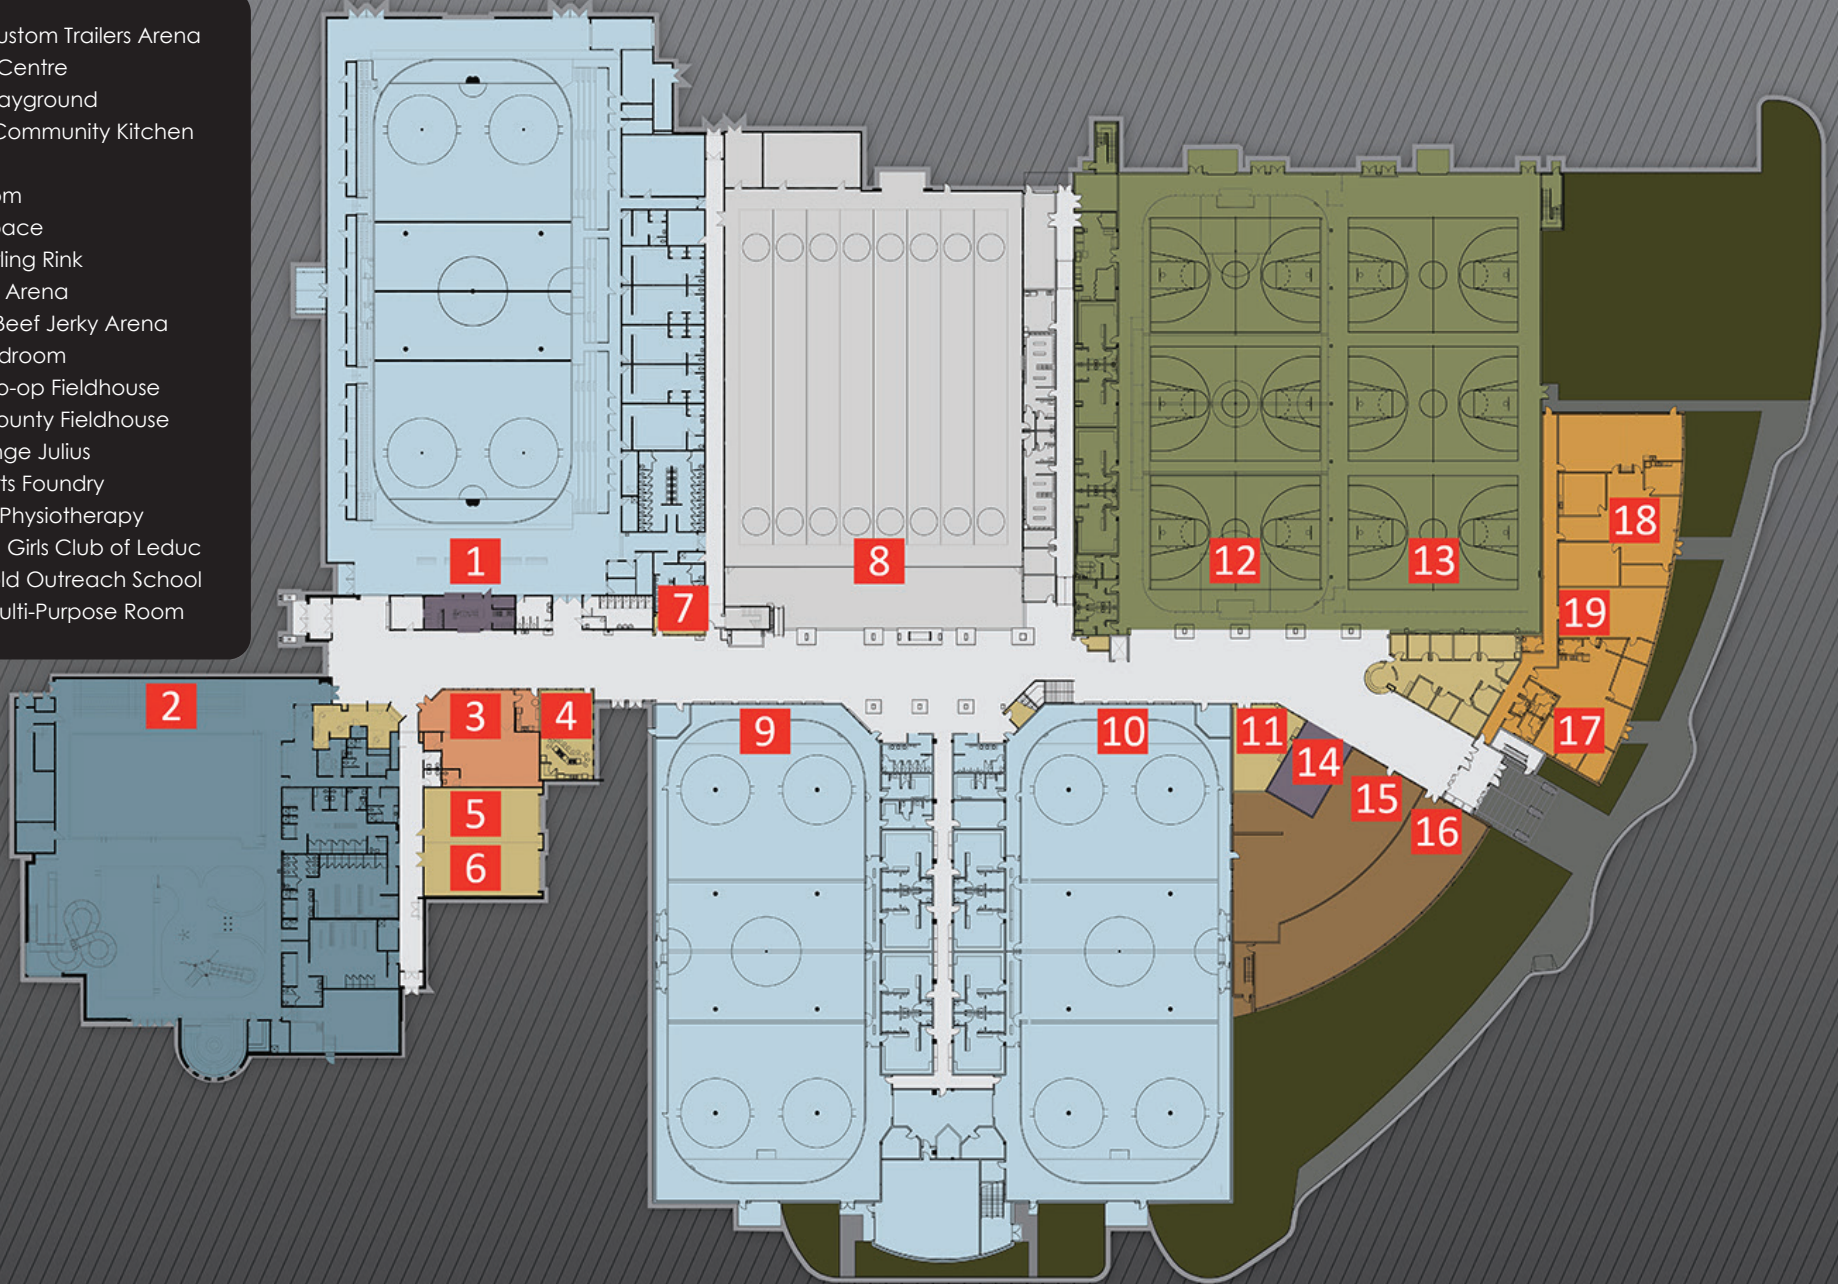

# Main Floor

1. Aspen Custom Trailers Arena
2. Aquatic Centre
3. Indoor Playground
4. Kosmos Community Kitchen
5. Playland
6. MNP Room
7. Office Space
8. BMO Curling Rink
9. Chemco Arena
10. Wilhawk Beef Jerky Arena
11. LPH Boardroom
12. Leduc Co-op Fieldhouse
13. Leduc County Fieldhouse
14. DQ/Orange Julius
15. Leduc Arts Foundry
16. LifeMark Physiotherapy
17. Boys and Girls Club of Leduc
18. Black Gold Outreach School
19. Rotary Multi-Purpose Room

# Second Floor

- 20. The Loft and Loft Room  
Concession/Restaurant
- 21. Legion Room
- 22. RE/MAX Fitness Centre
- 23. Fitness Studio
- 24. Aspenleaf Studio
- 25. Twin Arena's Seating

# Track Level - Third Floor

26. Alberta Winter Games Track