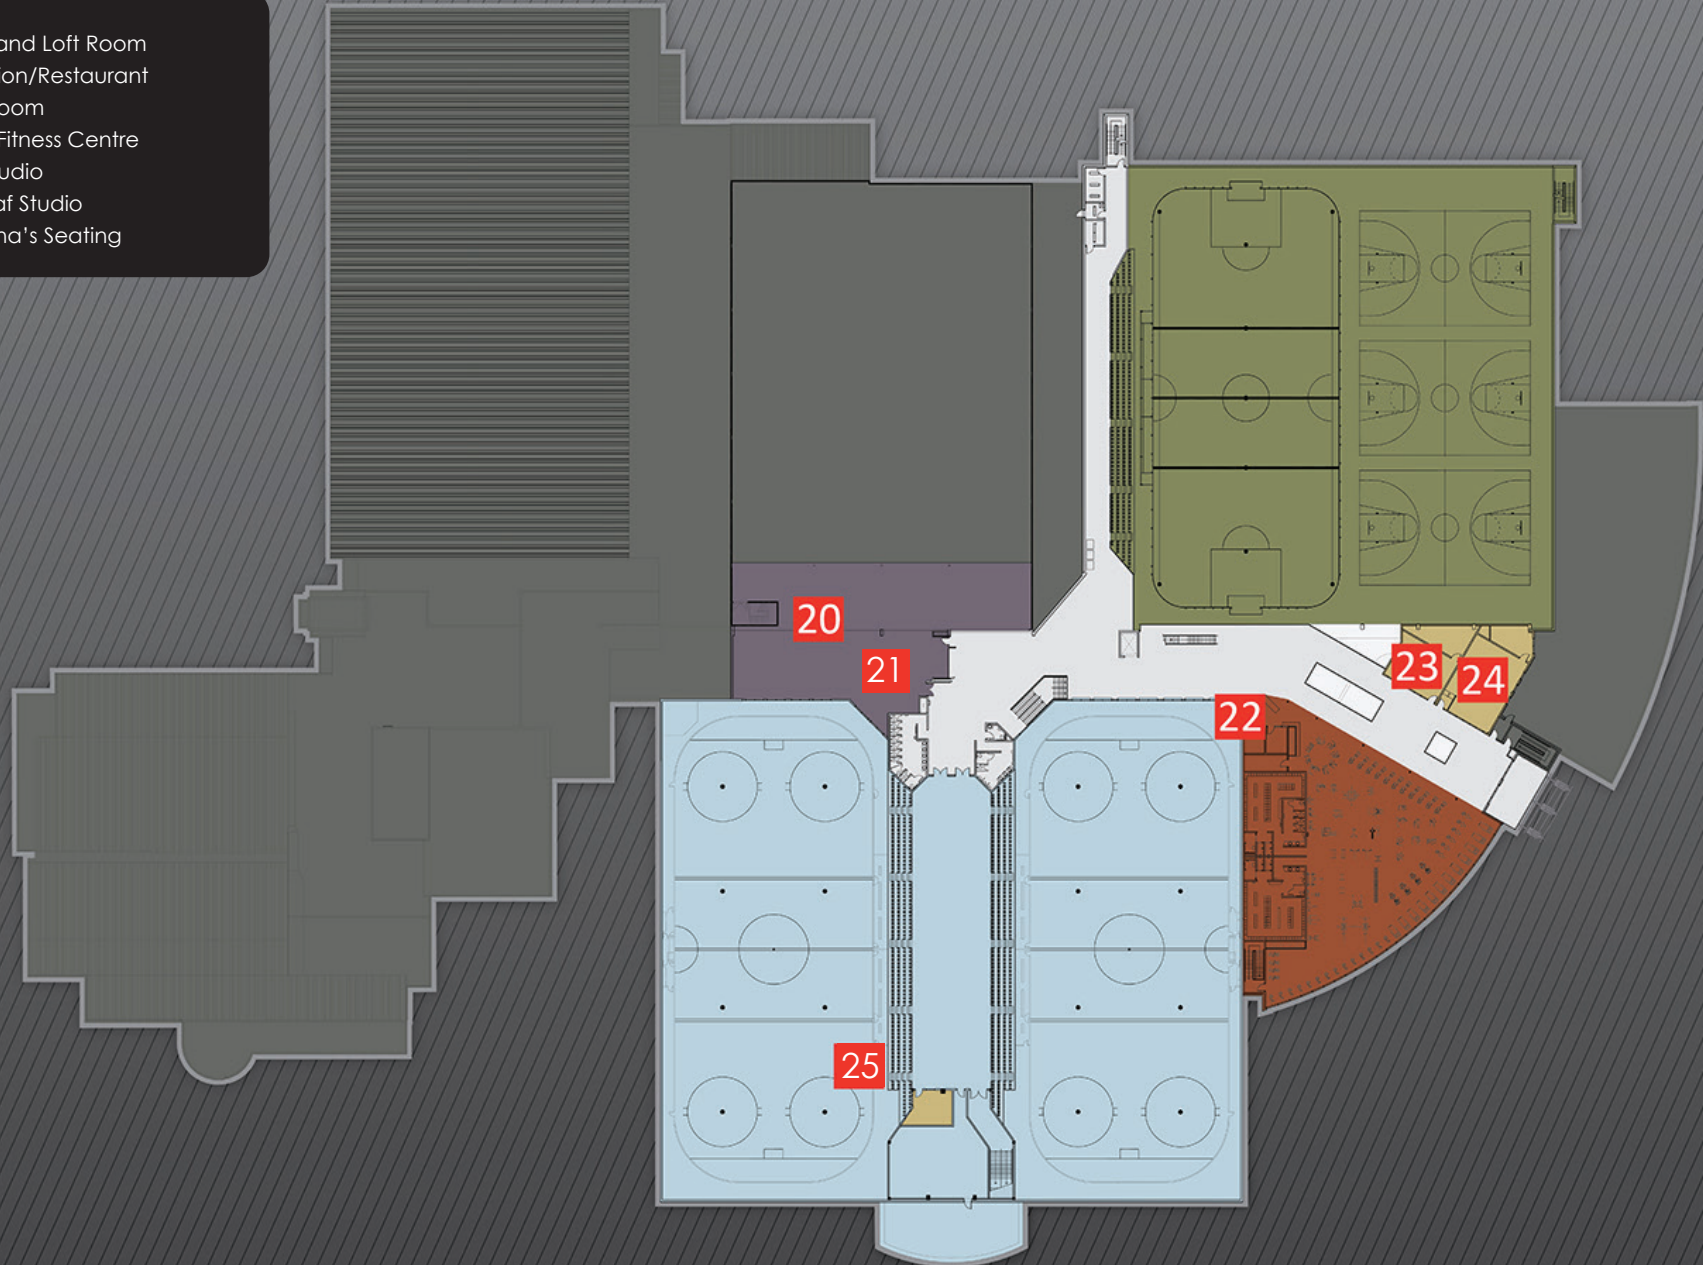

# Main Floor

1. Aspen Custom Trailers Arena
2. Aquatic Centre
3. Indoor Playground
4. Kosmos Community Kitchen
5. Playland
6. MNP Room
7. Office Space
8. BMO Curling Rink
9. Chemco Arena
10. Wilhawk Beef Jerky Arena
11. LPH Boardroom
12. Leduc Co-op Fieldhouse
13. Leduc County Fieldhouse
14. DQ/Orange Julius
15. Leduc Arts Foundry
16. LifeMark Physiotherapy
17. Boys and Girls Club of Leduc
18. Black Gold Outreach School
19. Rotary Multi-Purpose Room

# Second Floor

- 20. The Loft and Loft Room  
Concession/Restaurant
- 21. Legion Room
- 22. RE/MAX Fitness Centre
- 23. Fitness Studio
- 24. Aspenleaf Studio
- 25. Twin Arena's Seating

# Track Level - Third Floor

26. Alberta Winter Games Track