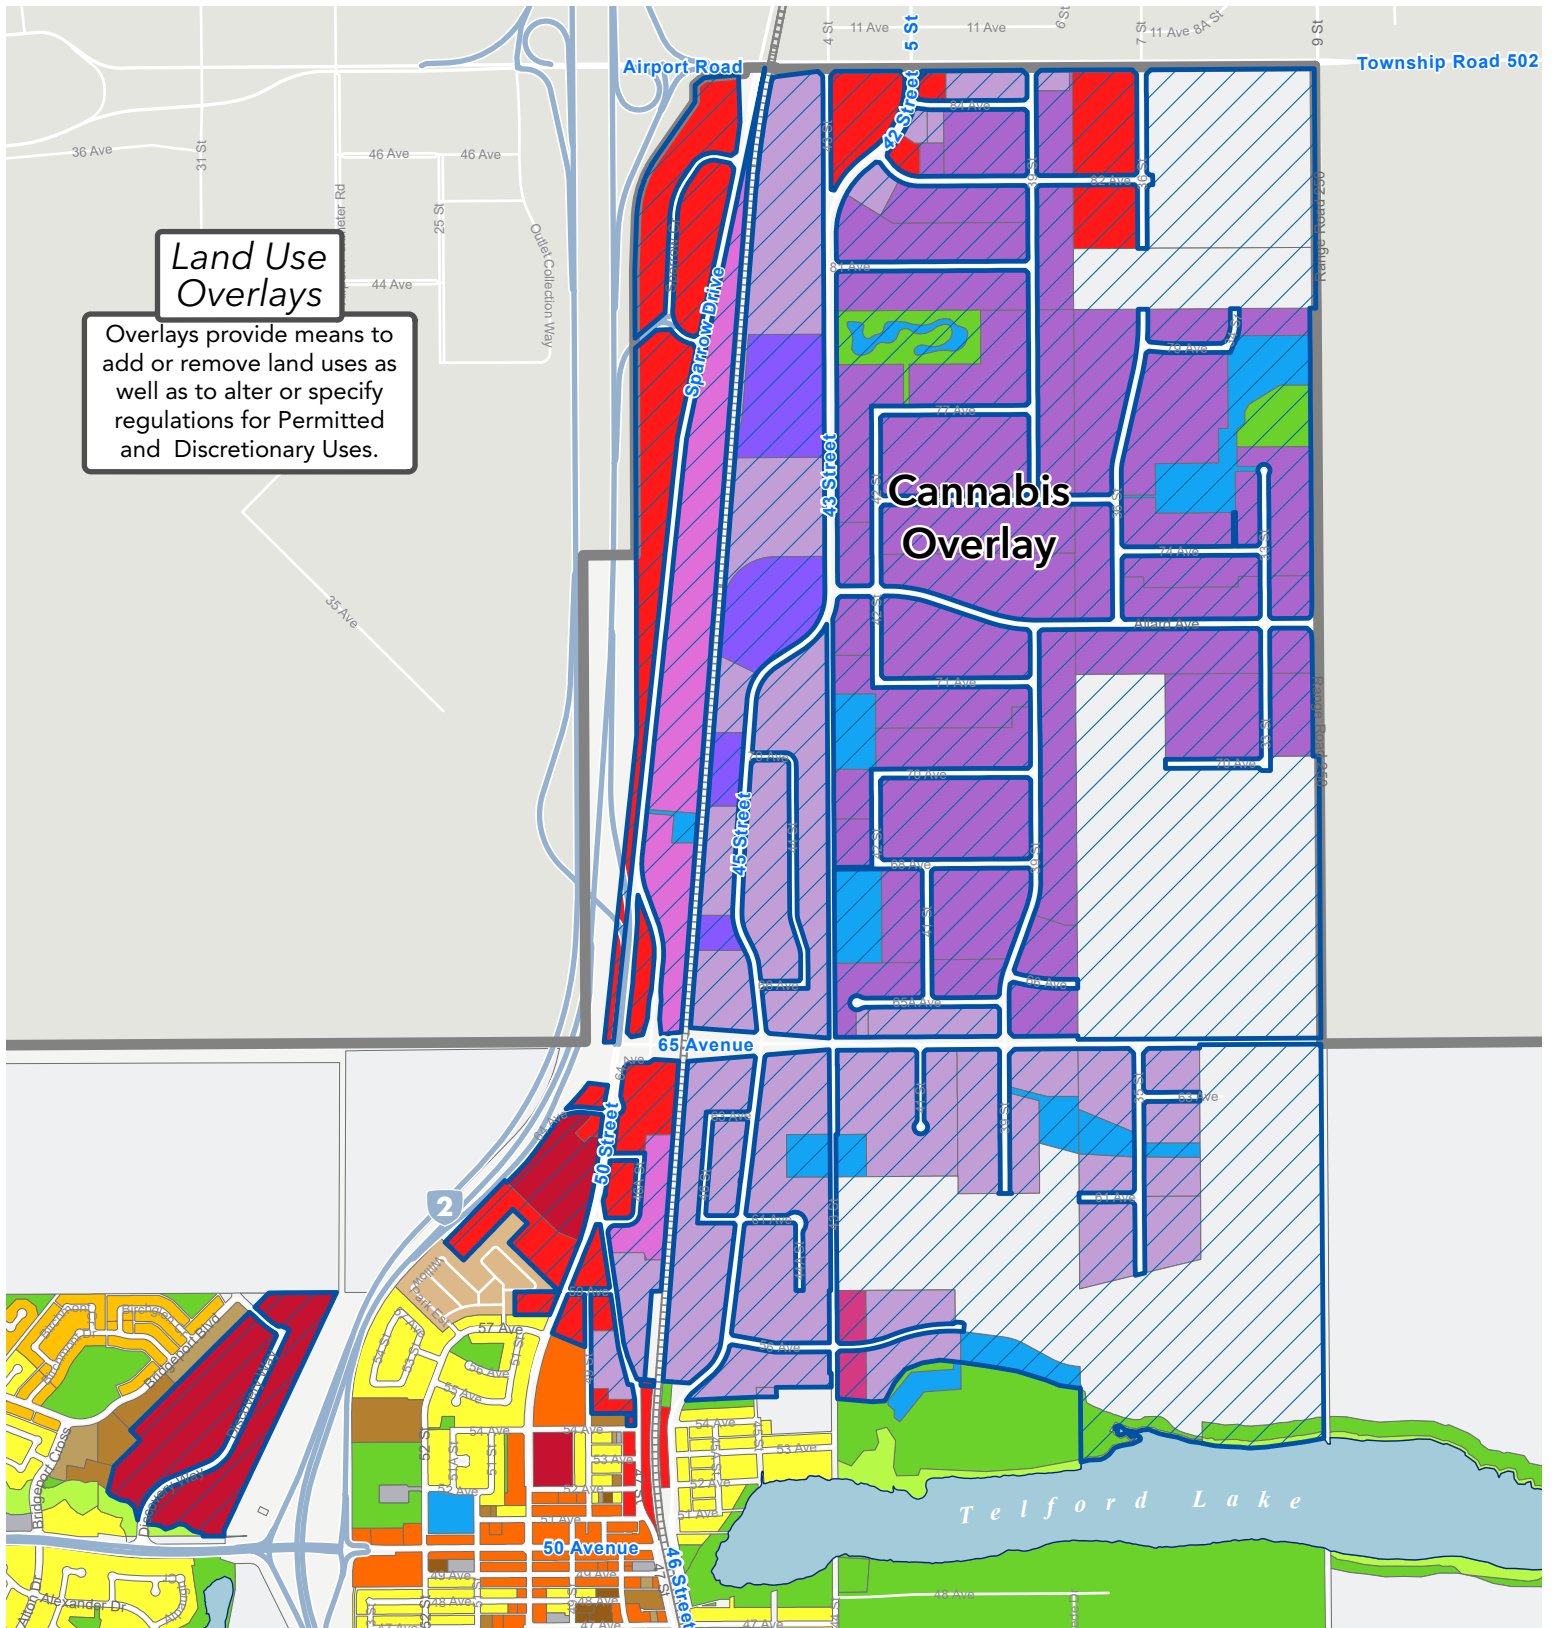

CANNABIS OVERLAY

Leduc
Alberta

As Per
Bylaw 809-2013

Land Use Overlays

Overlays provide means to add or remove land uses as well as to alter or specify regulations for Permitted and Discretionary Uses.

	RSD - Residential Standard District		GC - General Commercial		IS - Special Industrial
	RNL - Residential Narrow Lot		CSC - Commercial Shopping Centre		US - Urban Services
	RCD - Residential Compact Development		CBO - Commercial Business Orientated		GR - General Recreation
	RMH - Residential Manufactured Home		IBL - Business Light Industrial		ERD - Environmental Restricted Development
	MUR - Mixed-Use Residential		IL - Light Industrial		UR - Urban Reserve
	MUN - Mixed-Use Neighbourhood		IM - Medium Industrial		DC - Direct Control
	MUC - Mixed-Use Comprehensive				