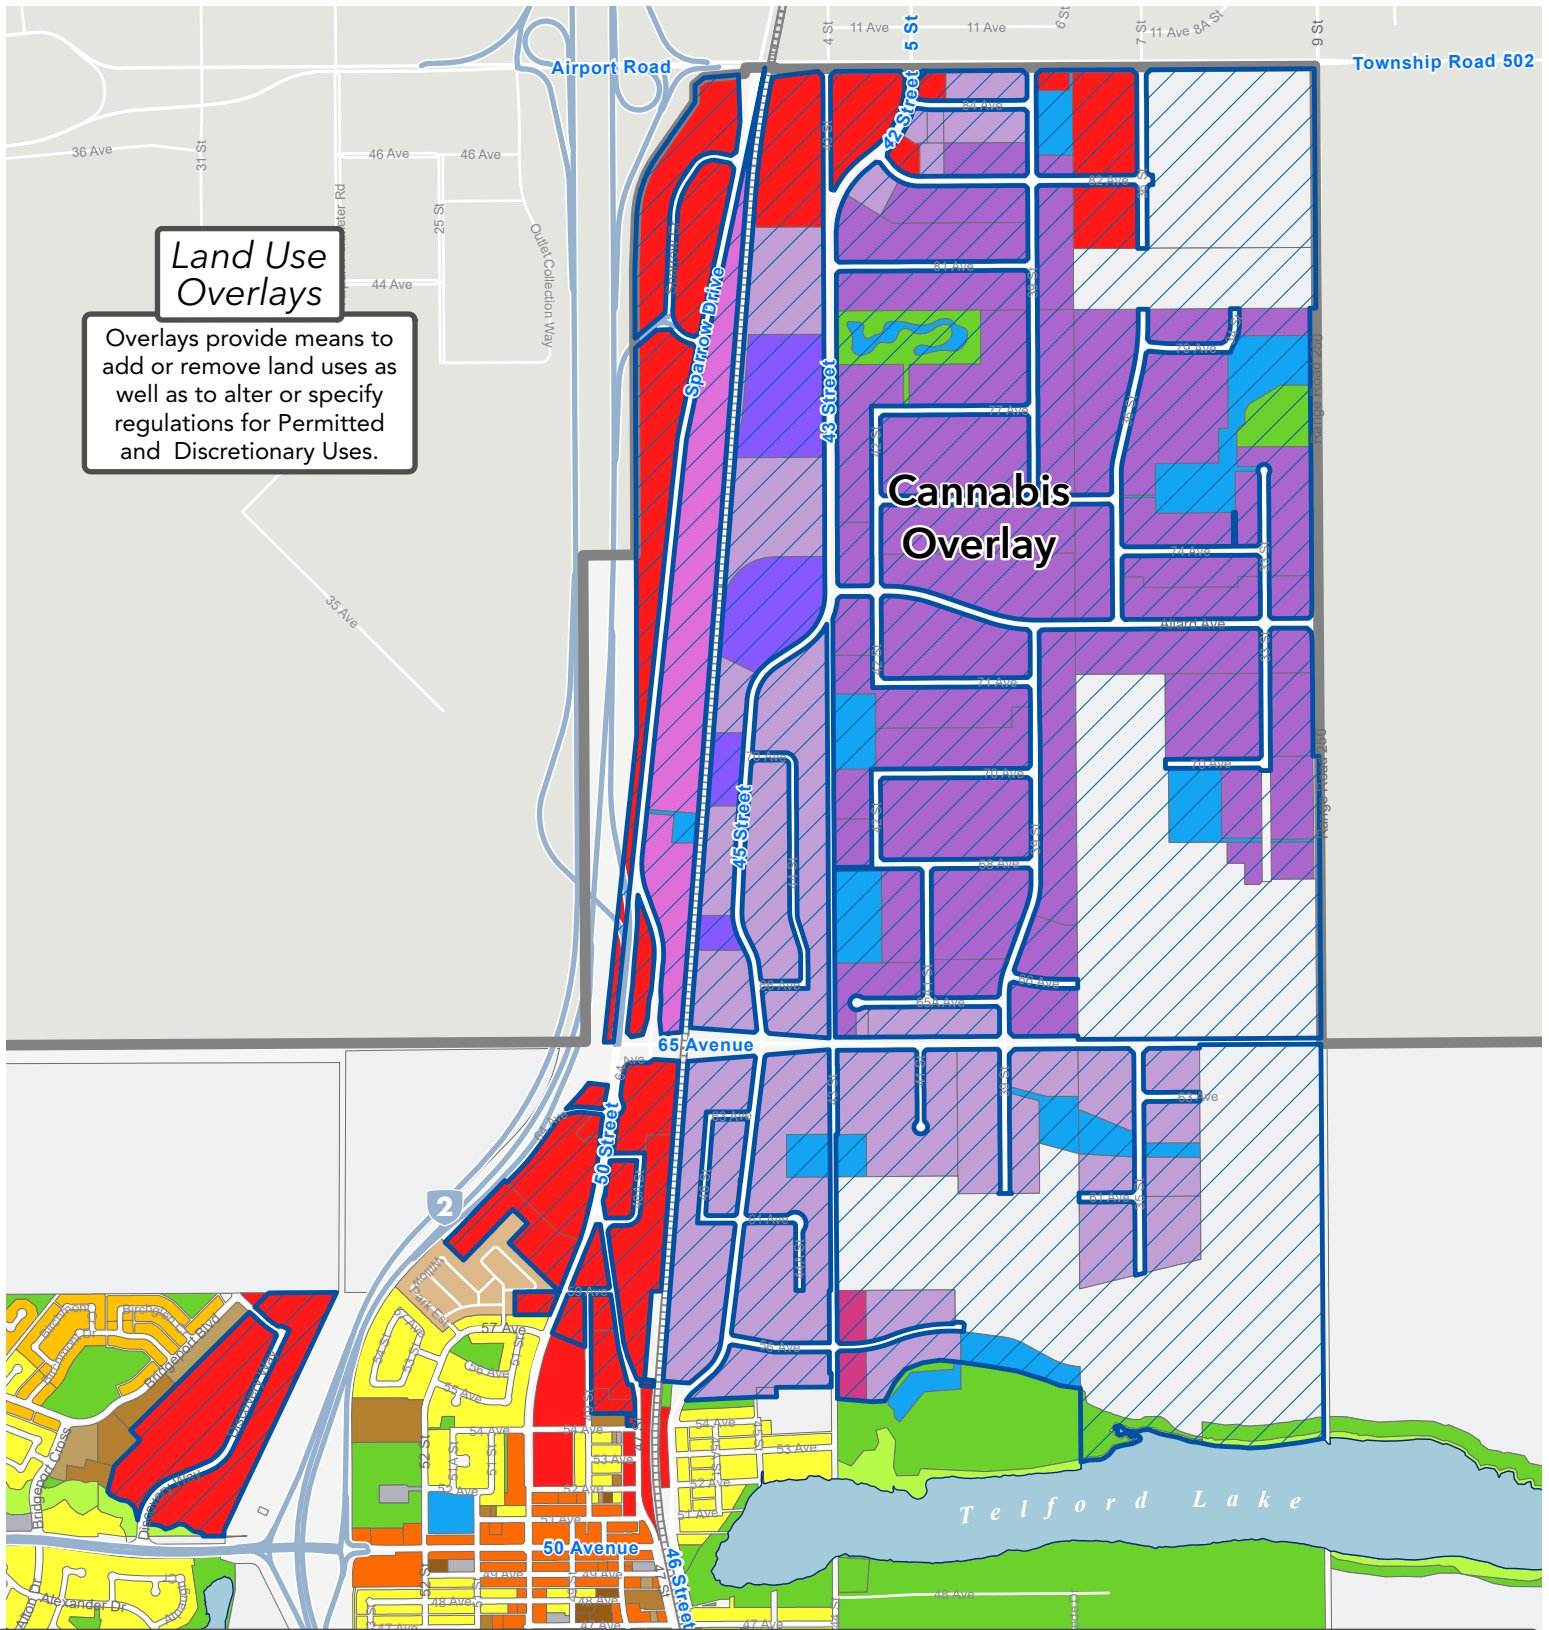

# CANNABIS OVERLAY

Leduc  
Alberta

As Per  
Bylaw 809-2013

## Land Use Overlays

Overlays provide means to add or remove land uses as well as to alter or specify regulations for Permitted and Discretionary Uses.

Cannabis  
Overlay

	RSD - Residential Standard District		CBD - Central Business District		US - Urban Services
	RNL - Residential Narrow Lot		GC - General Commercial		GR - General Recreation
	RCD - Residential Compact Development		CBO - Commercial Business Orientated		ERD - Environmental Restricted Development
	RMH - Residential Manufactured Home		IBL - Business Light Industrial		UR - Urban Reserve
	MUR - Mixed-Use Residential		IL - Light Industrial		DC - Direct Control
	MUN - Mixed-Use Neighbourhood		IM - Medium Industrial		
	MUC - Mixed-Use Comprehensive		IS - Special Industrial		