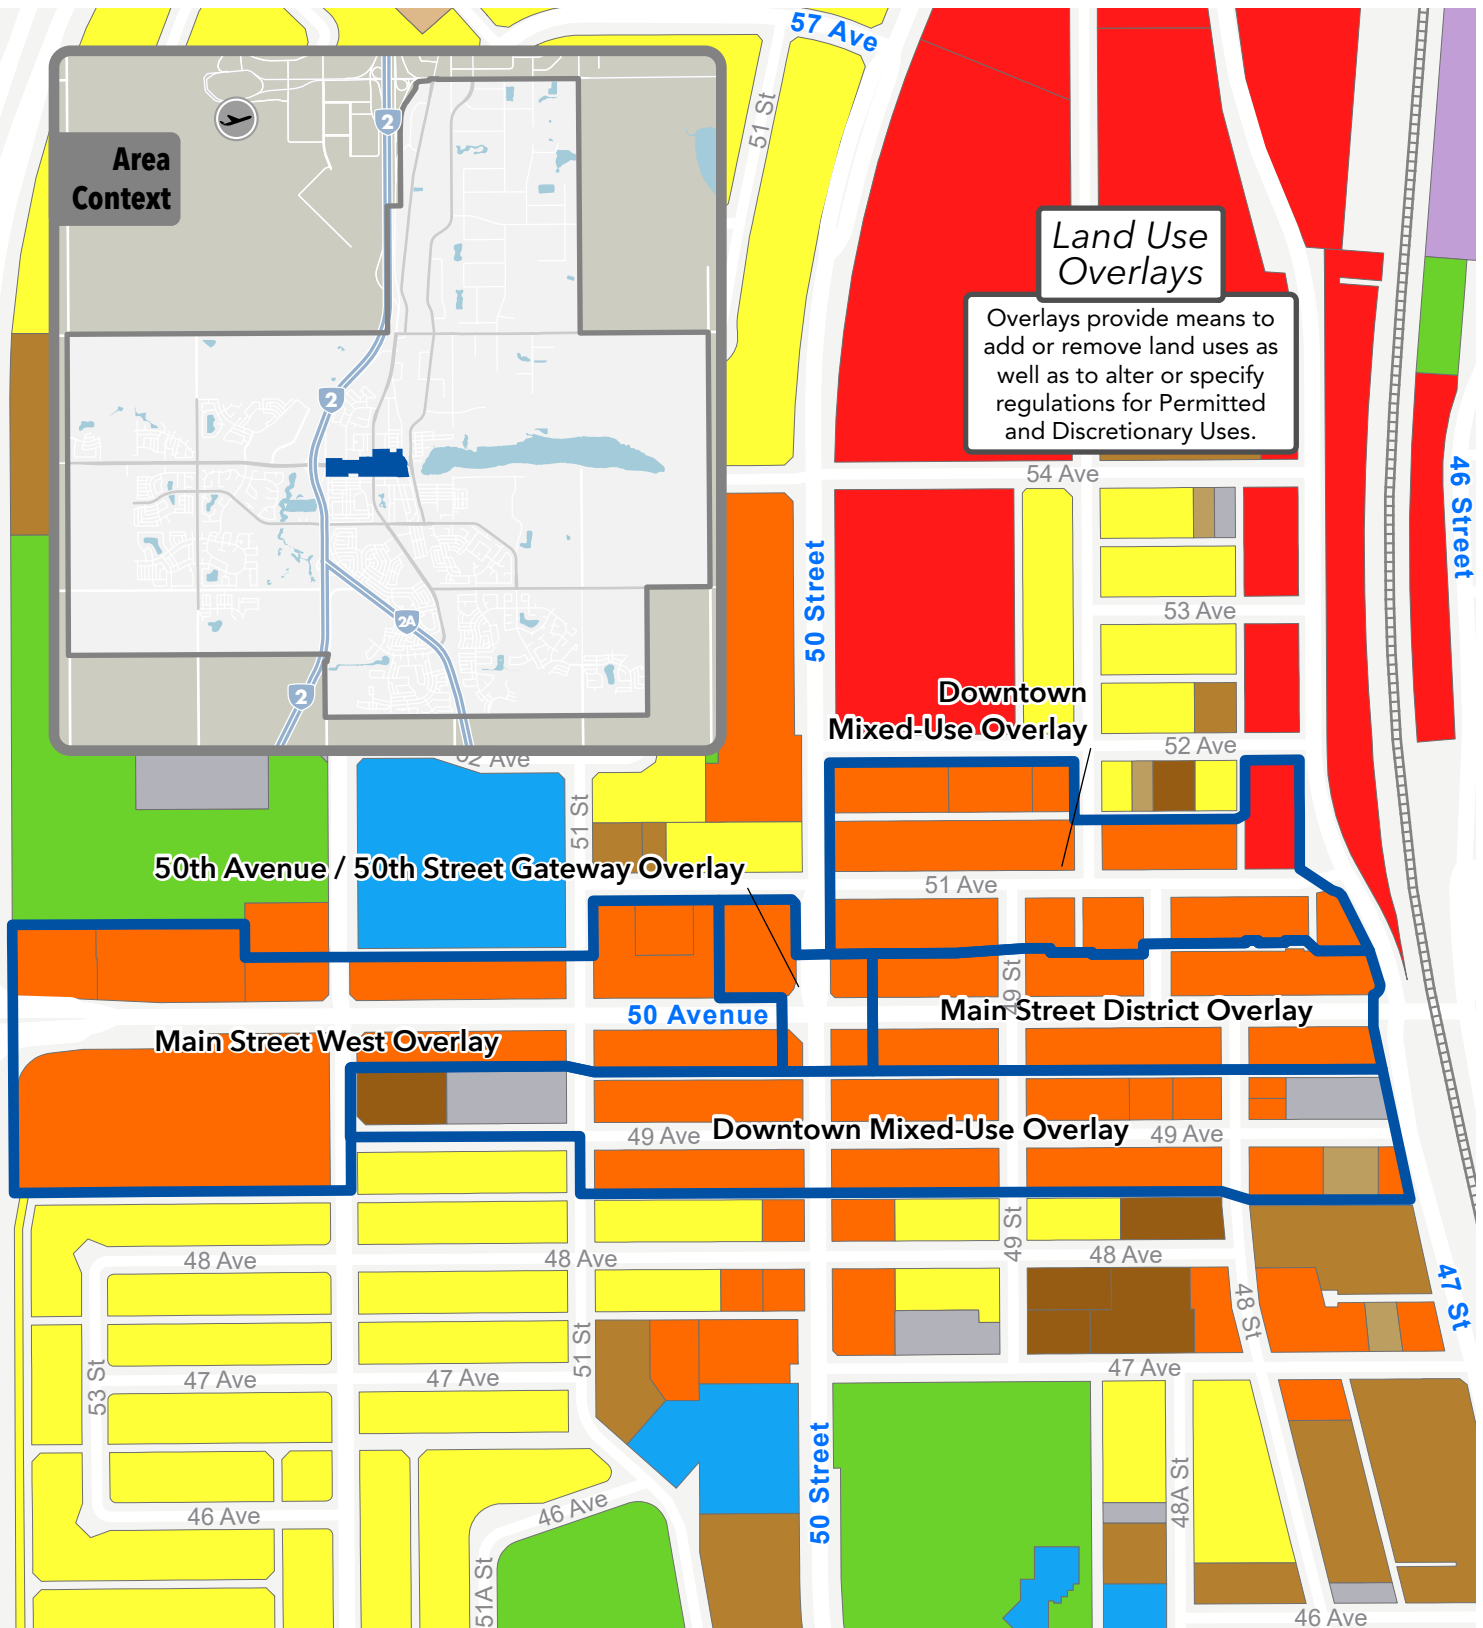

DOWNTOWN OVERLAYS

Leduc, Alberta

As Per
Bylaw 809-2013

	RSD - Residential Standard District		CBD - Central Business District		US - Urban Services
	RNL - Residential Narrow Lot		GC - General Commercial		GR - General Recreation
	RCD - Residential Compact Development		CBO - Commercial Business Orientated		ERD - Environmental Restricted Development
	RMH - Residential Manufactured Home		IBL - Business Light Industrial		UR - Urban Reserve
	MUR - Mixed-Use Residential		IL - Light Industrial		DC - Direct Control
	MUN - Mixed-Use Neighbourhood		IM - Medium Industrial		
	MUC - Mixed-Use Comprehensive		IS - Special Industrial		