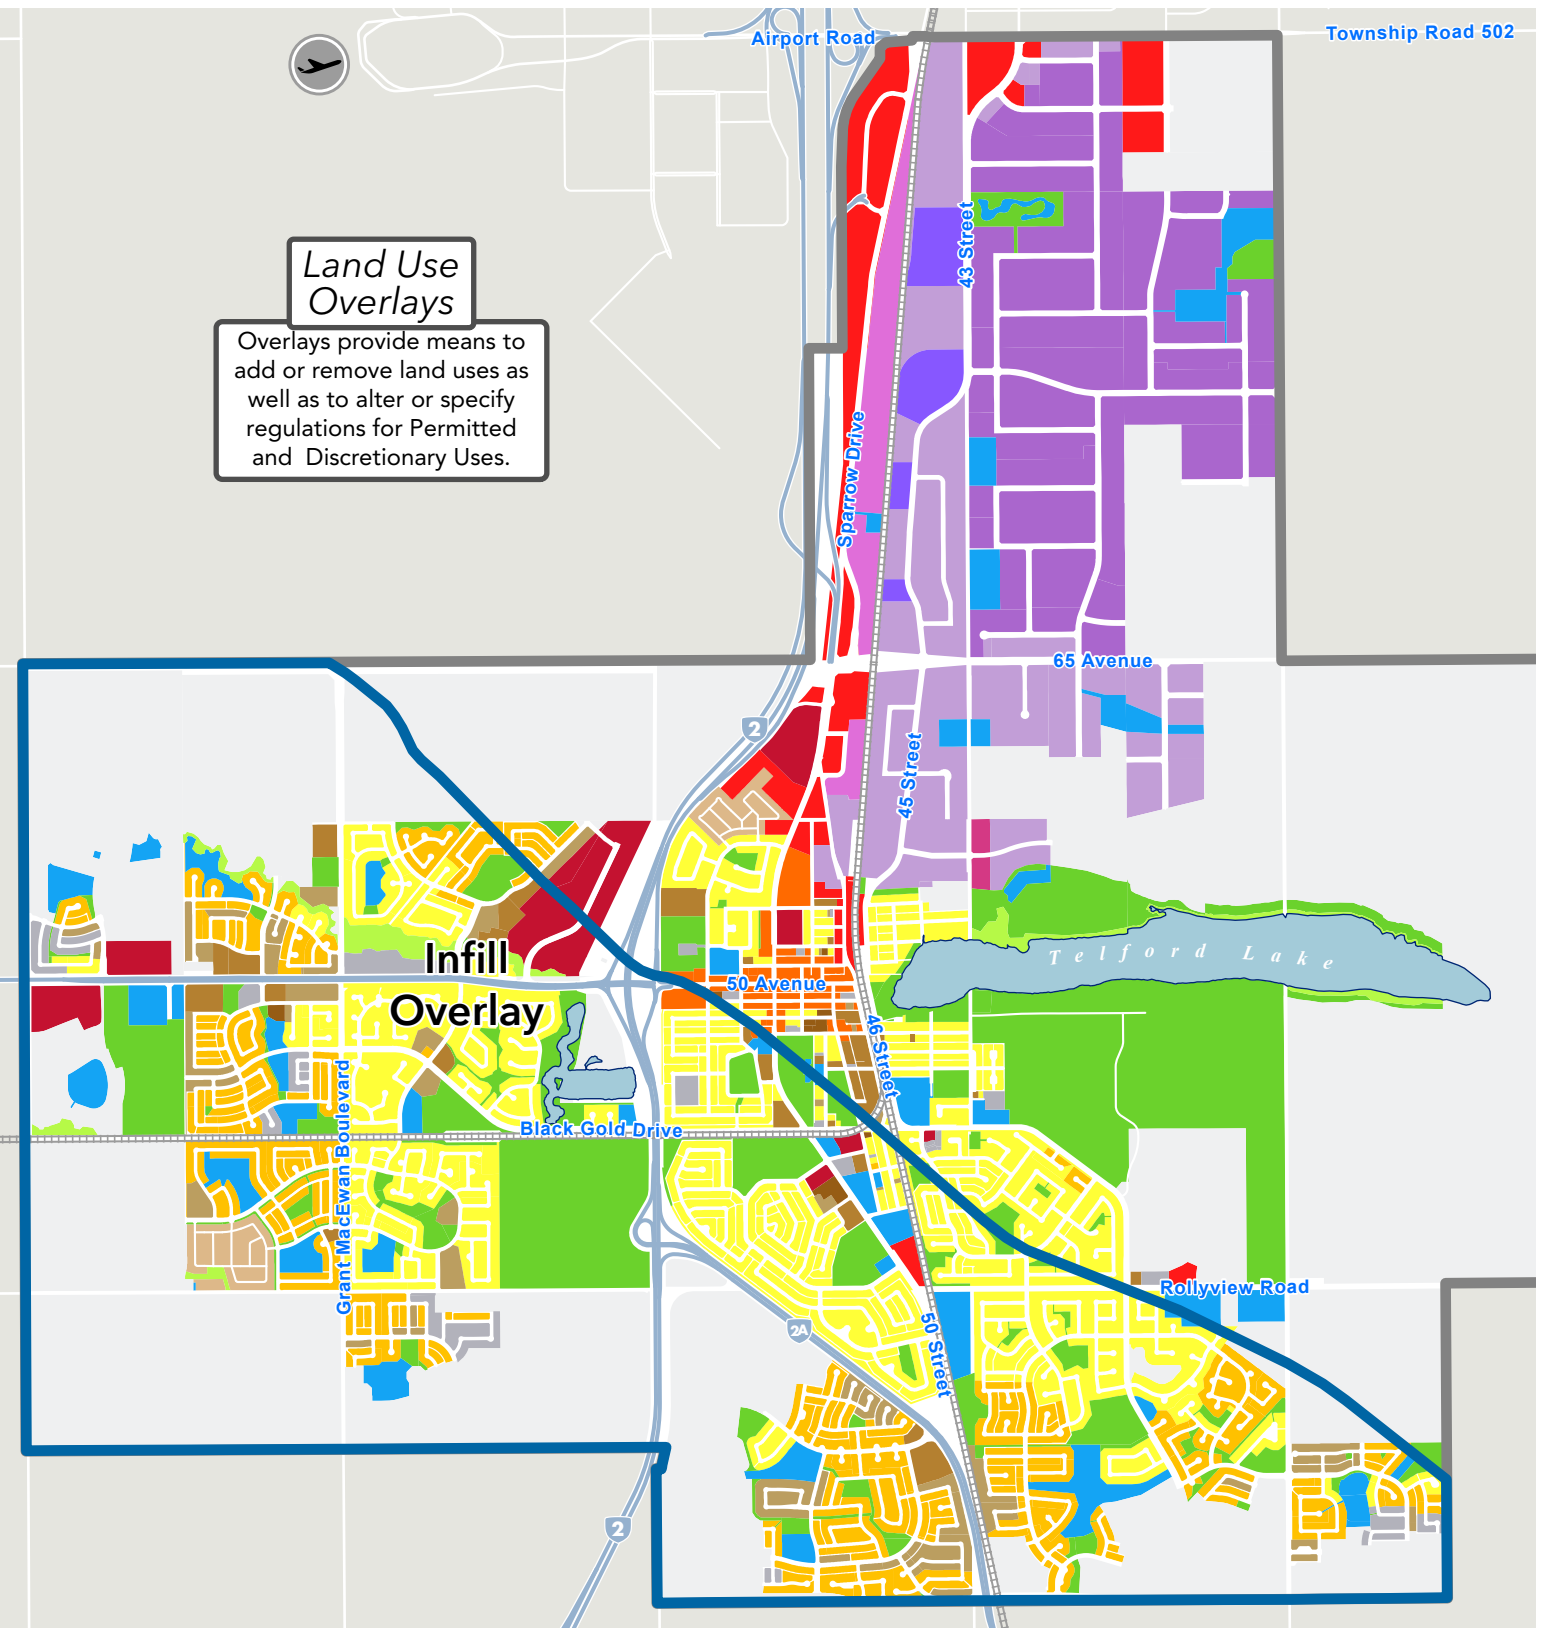

Land Use Overlays

Overlays provide means to add or remove land uses as well as to alter or specify regulations for Permitted and Discretionary Uses.

	RSD - Residential Standard District		CBD - Central Business District		IS - Special Industrial
	RNL - Residential Narrow Lot		GC - General Commercial		US - Urban Services
	RCD - Residential Compact Development		CSC - Commercial Shopping Centre		GR - General Recreation
	RMH - Residential Manufactured Home		CBO - Commercial Business Orientated		ERD - Environmental Restricted Development
	MUR - Mixed-Use Residential		IBL - Business Light Industrial		UR - Urban Reserve
	MUN - Mixed-Use Neighbourhood		IL - Light Industrial		DC - Direct Control
	MUC - Mixed-Use Comprehensive		IM - Medium Industrial		