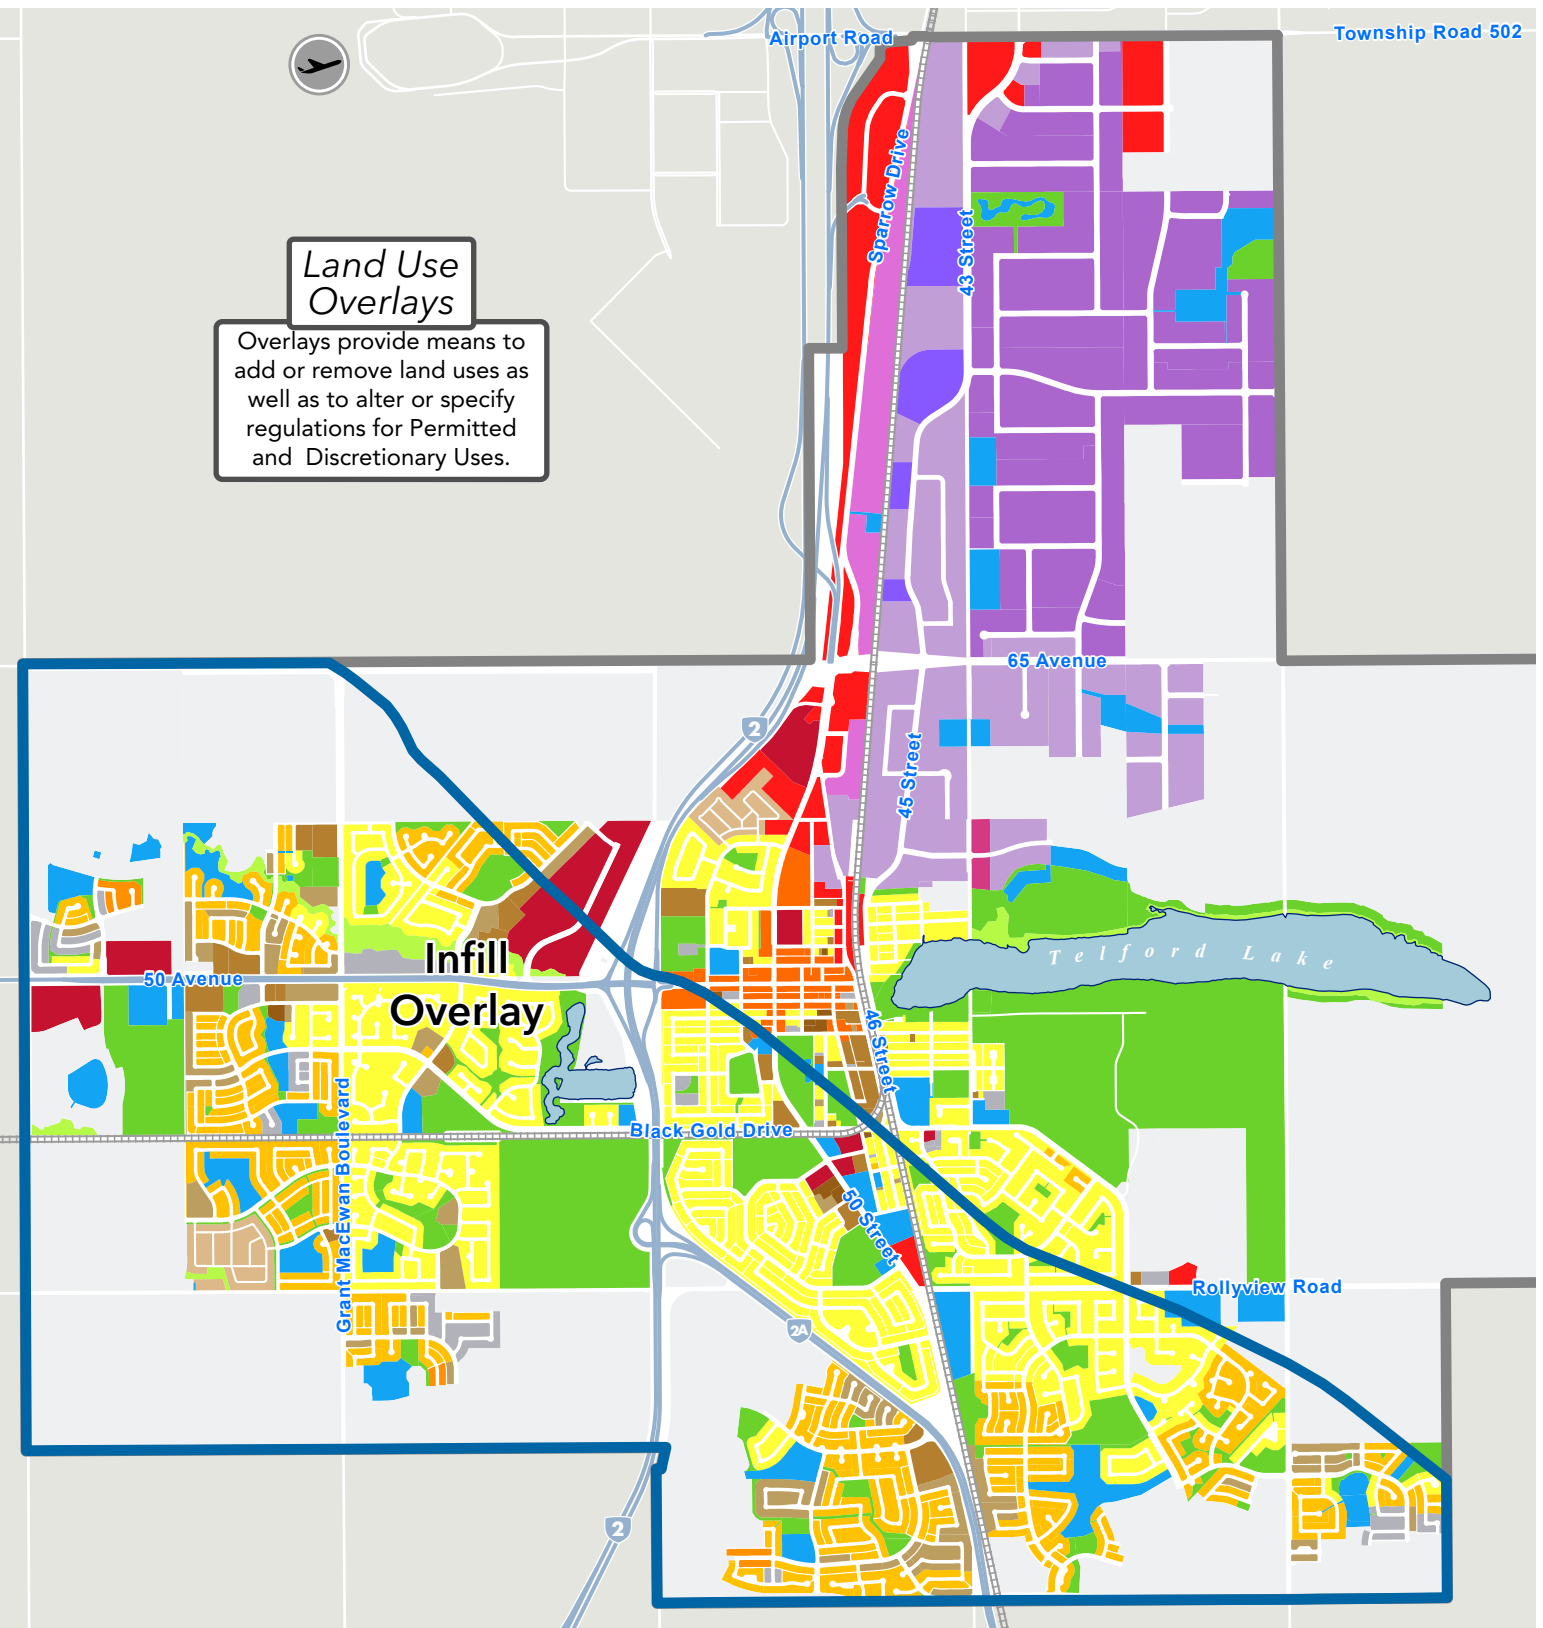

## Land Use Overlays

Overlays provide means to add or remove land uses as well as to alter or specify regulations for Permitted and Discretionary Uses.

 RSD - Residential Standard District	 CBD - Central Business District	 IS - Special Industrial
 RNL - Residential Narrow Lot	 GC - General Commercial	 US - Urban Services
 RCD - Residential Compact Development	 CSC - Commercial Shopping Centre	 GR - General Recreation
 RMH - Residential Manufactured Home	 CBO - Commercial Business Orientated	 ERD - Environmental Restricted Development
 MUR - Mixed-Use Residential	 IBL - Business Light Industrial	 UR - Urban Reserve
 MUN - Mixed-Use Neighbourhood	 IL - Light Industrial	 DC - Direct Control
 MUC - Mixed-Use Comprehensive	 IM - Medium Industrial	