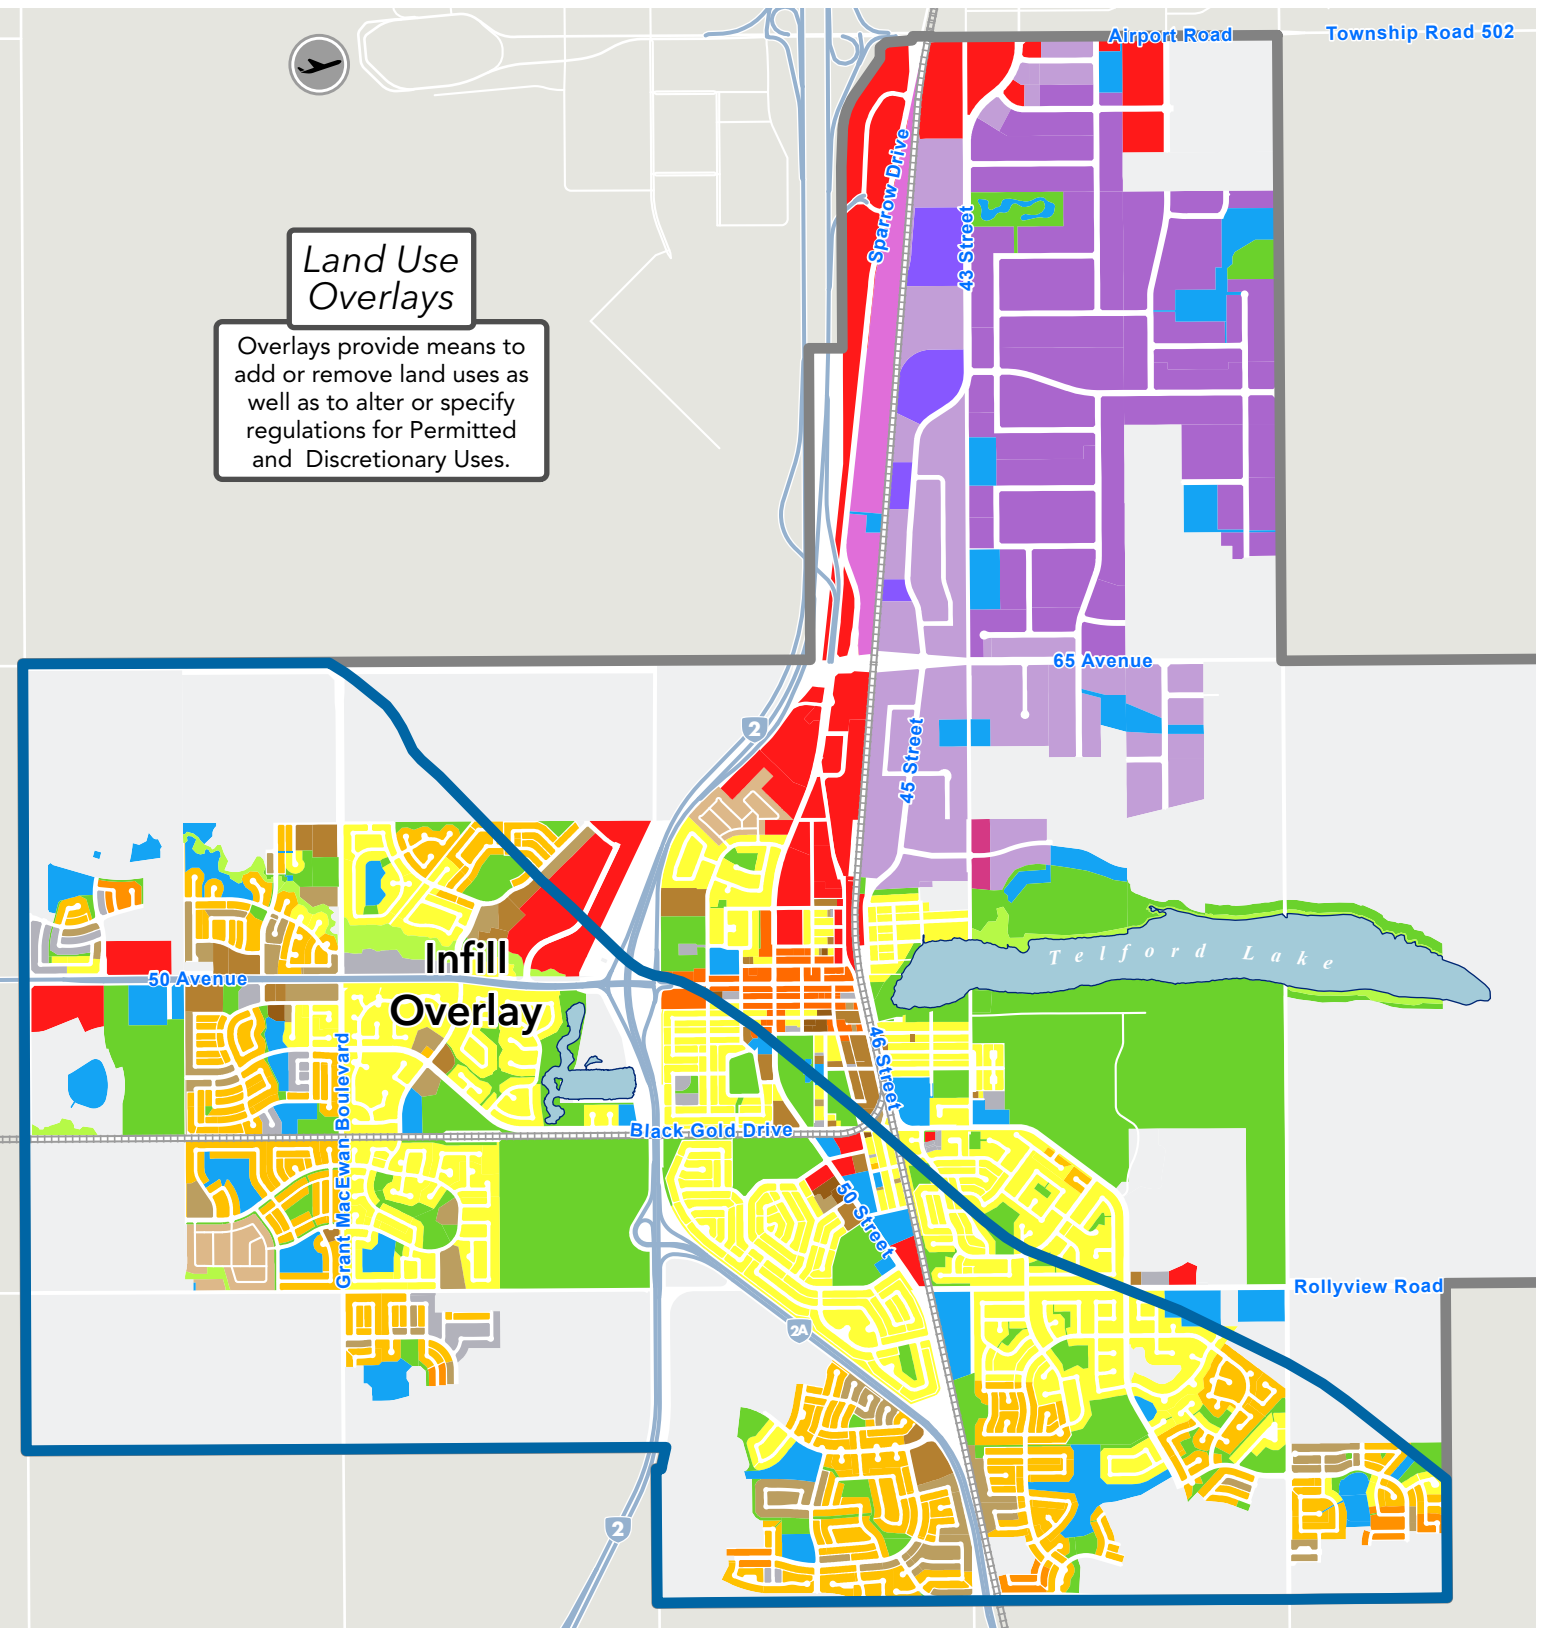

## Land Use Overlays

Overlays provide means to add or remove land uses as well as to alter or specify regulations for Permitted and Discretionary Uses.

**Infill  
Overlay**

	RSD - Residential Standard District		CBD - Central Business District		US - Urban Services
	RNL - Residential Narrow Lot		GC - General Commercial		GR - General Recreation
	RCD - Residential Compact Development		CBO - Commercial Business Orientated		ERD - Environmental Restricted Development
	RMH - Residential Manufactured Home		IBL - Business Light Industrial		UR - Urban Reserve
	MUR - Mixed-Use Residential		IL - Light Industrial		DC - Direct Control
	MUN - Mixed-Use Neighbourhood		IM - Medium Industrial		
	MUC - Mixed-Use Comprehensive		IS - Special Industrial		