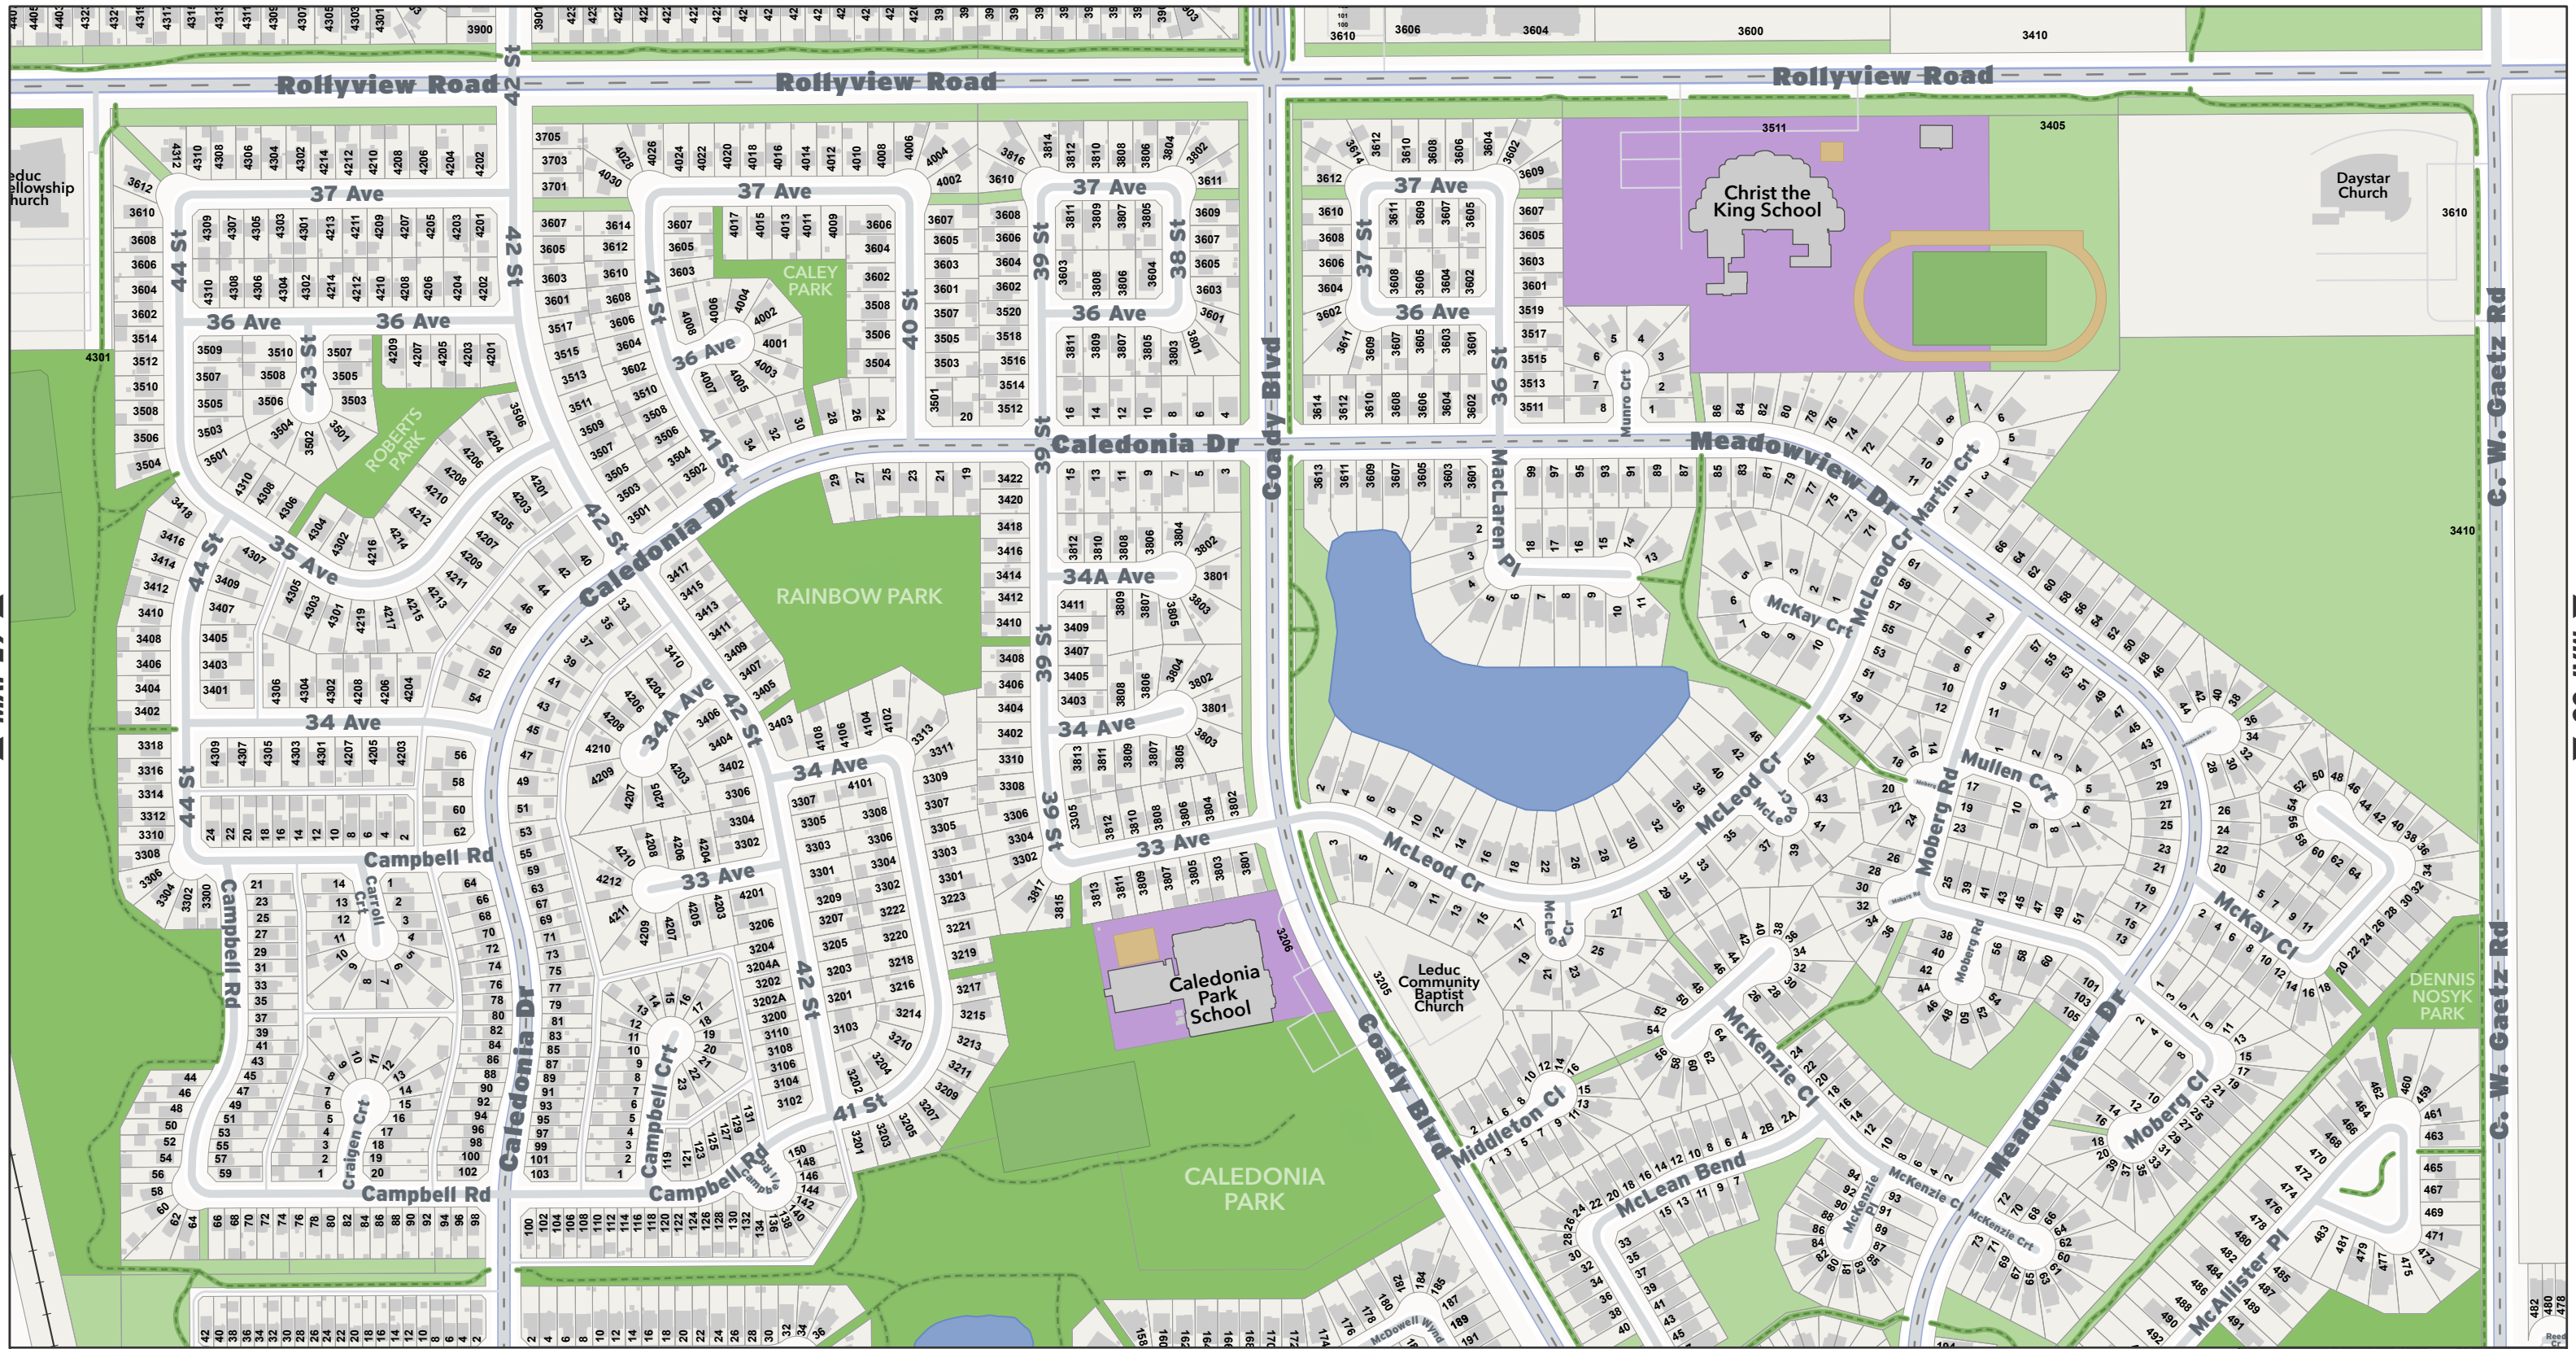

Caledonia / Meadowview Park

MAP 30

Multitway | Boardwalk
Railway

Property
Building Outline

Park
School

Recreation Amenities
Water Body

LEGEND

CITY OF Leduc
Enterprise Systems & Analytics
March 3, 2022

Overview Location