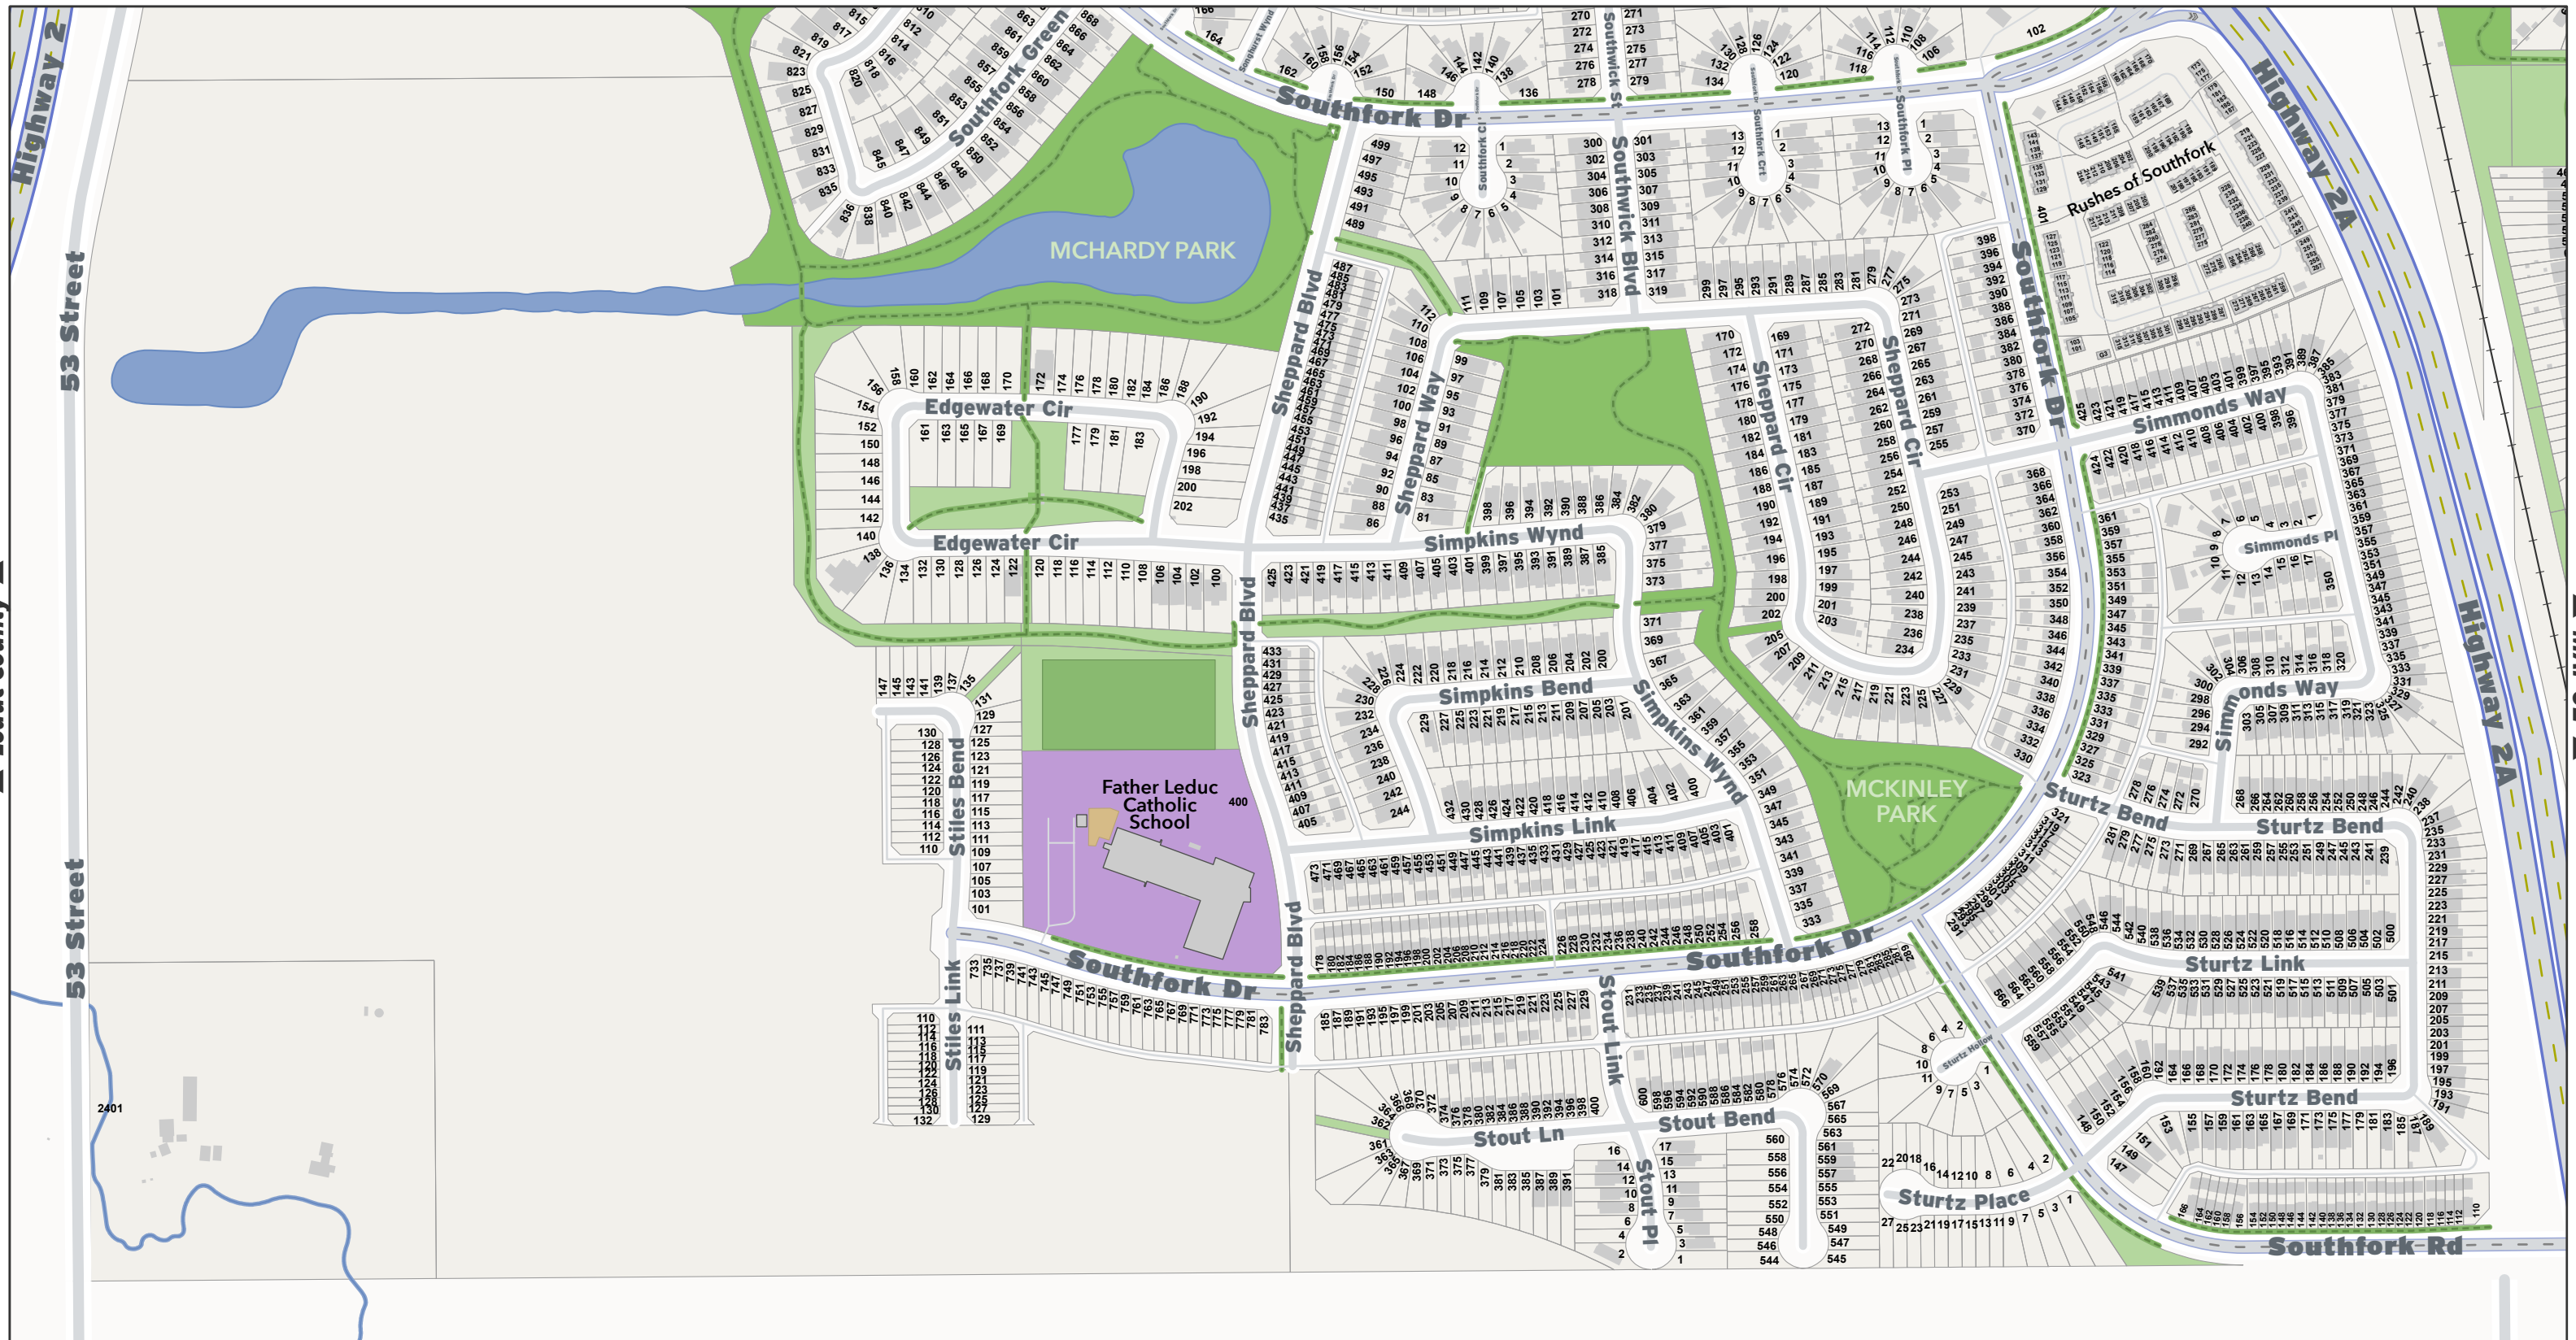

Leduc County

MAP 32

Southfork

MAP 31

LEGEND

Leduc County

Overview Location

CITY OF Leduc
Enterprise Systems & Analytics
March 3, 2022