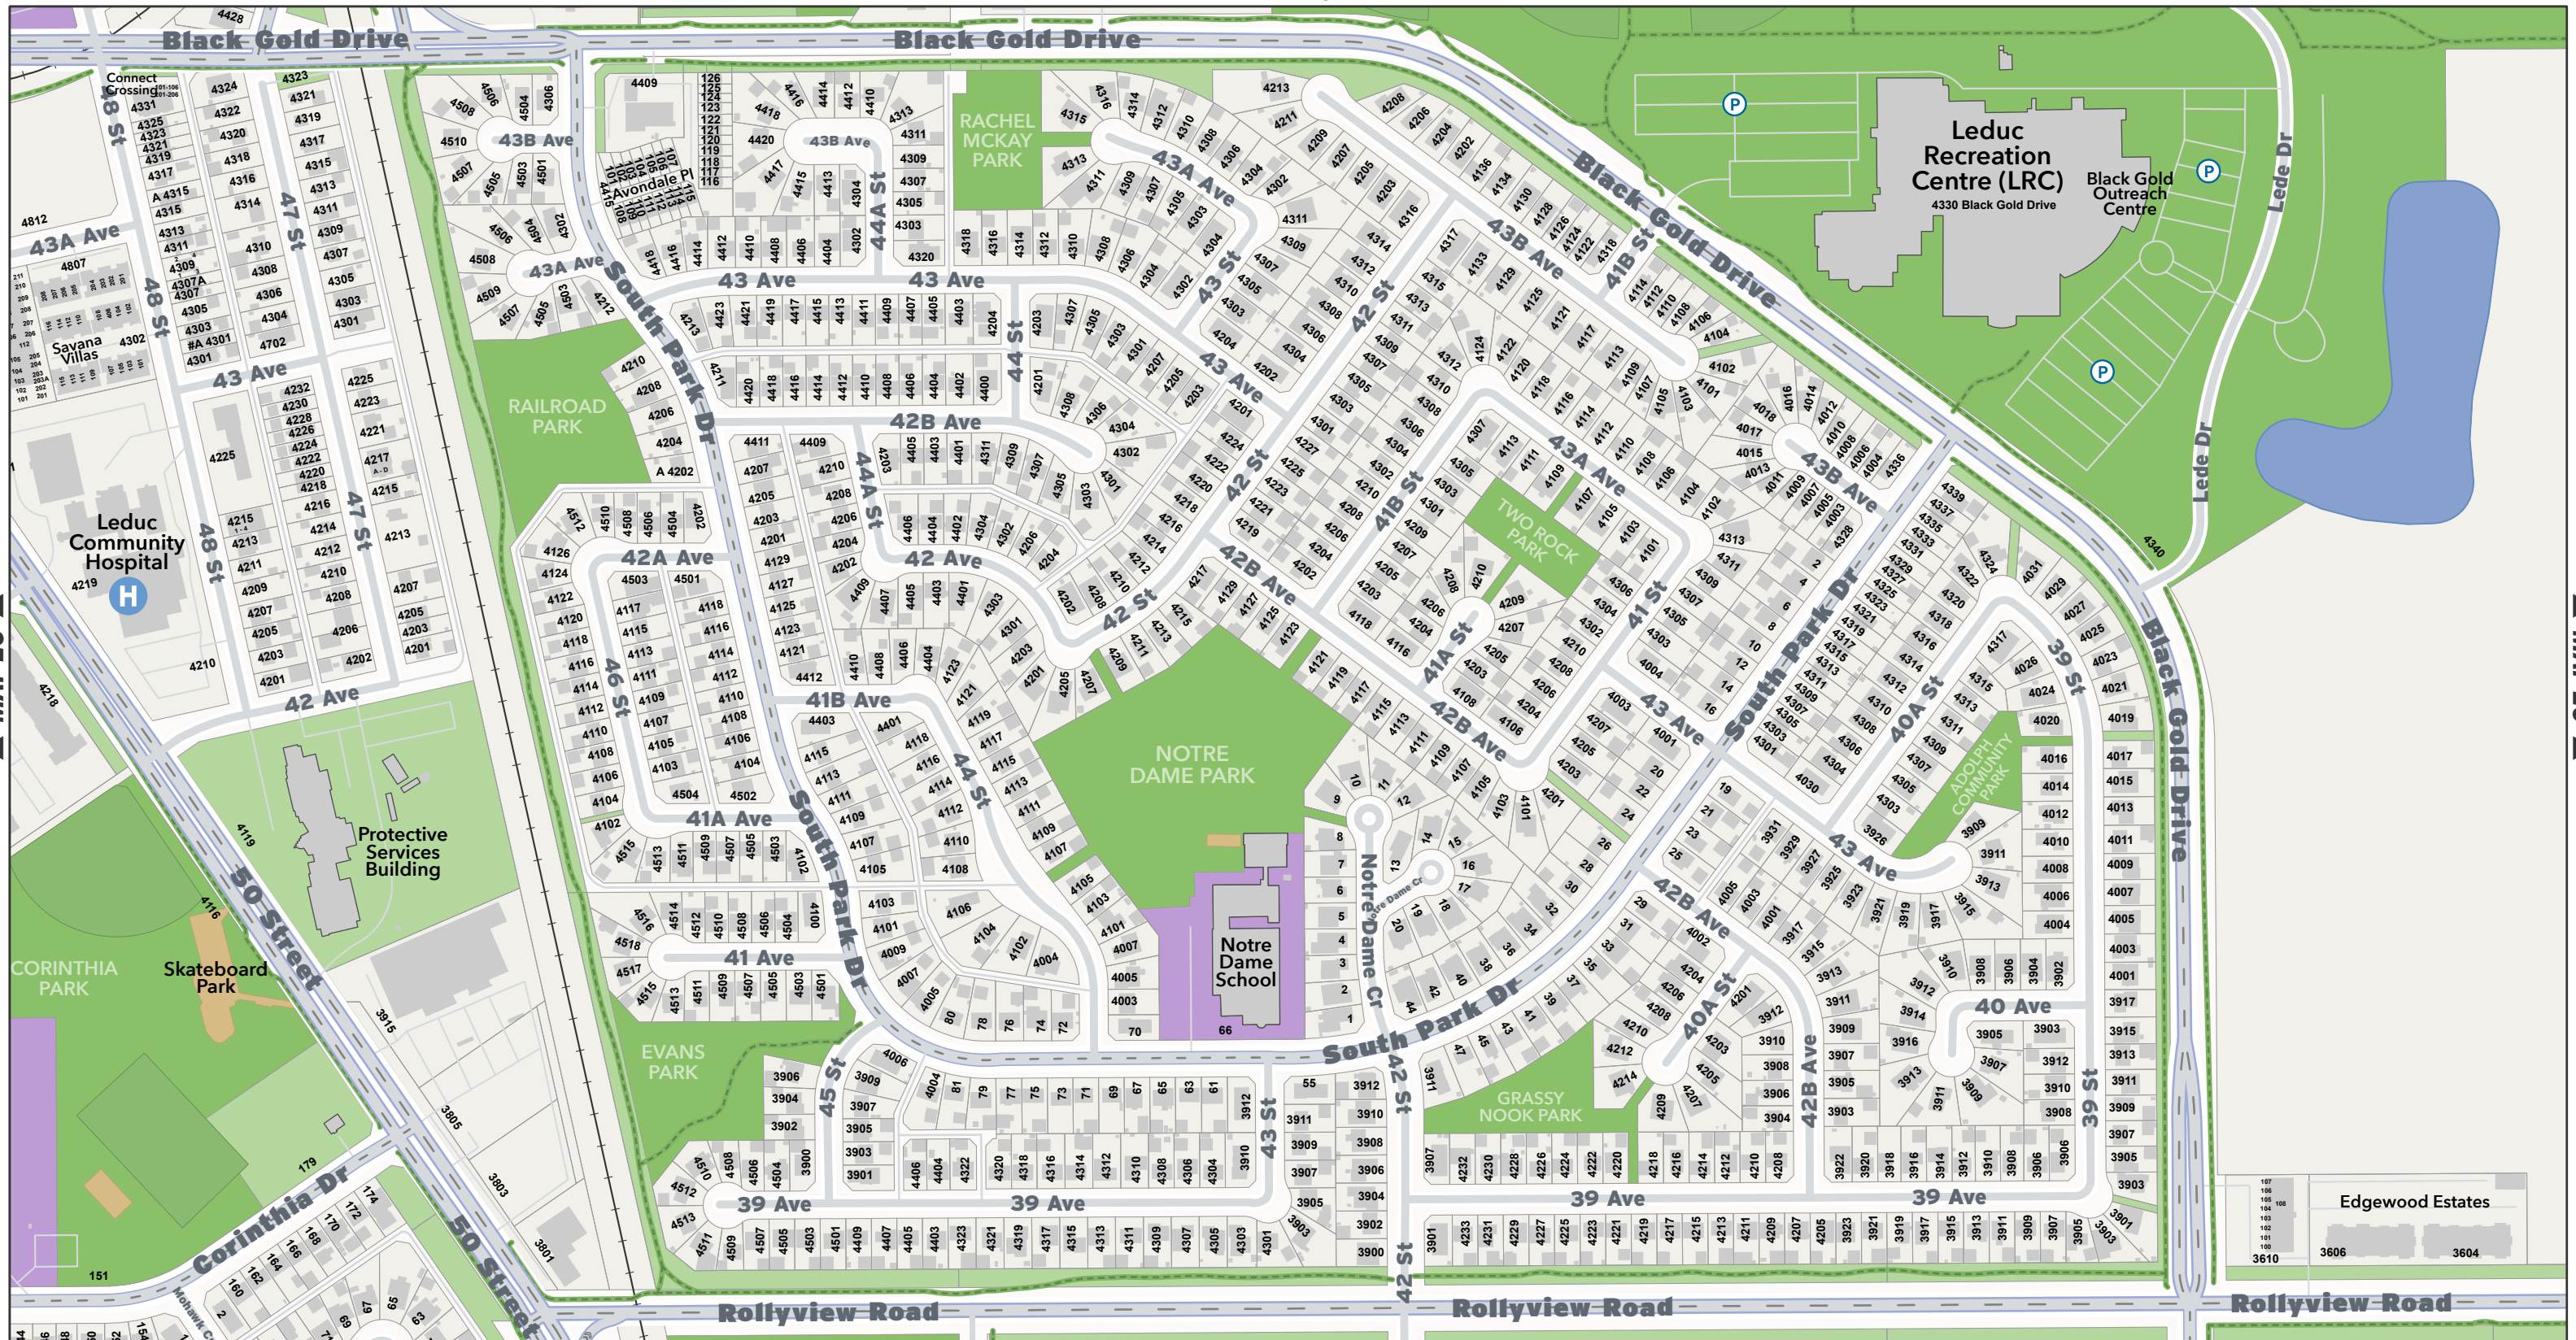

Water Body

LEGEND

Enterprise Systems & Analytics
March 3, 2022

Overview Location

Corinthia Park / Alexandra Park

MAP 23

Multiway | Boardwalk
 Railway

Property
 Building Outline

Park
 School

Recreation Amenities
 Water Body

LEGEND

CITY OF Leduc
 Enterprise Systems & Analytics
 March 3, 2022

Overview Location

South Park

MAP 24

Multway | Boardwalk
 Railway

Property
 Building Outline

Park
 School

Recreation Amenities
 Water Body

LEGEND

CITY OF Leduc
 Enterprise Systems & Analytics
 March 3, 2022

Overview Location

Lions Campground

MAP 25