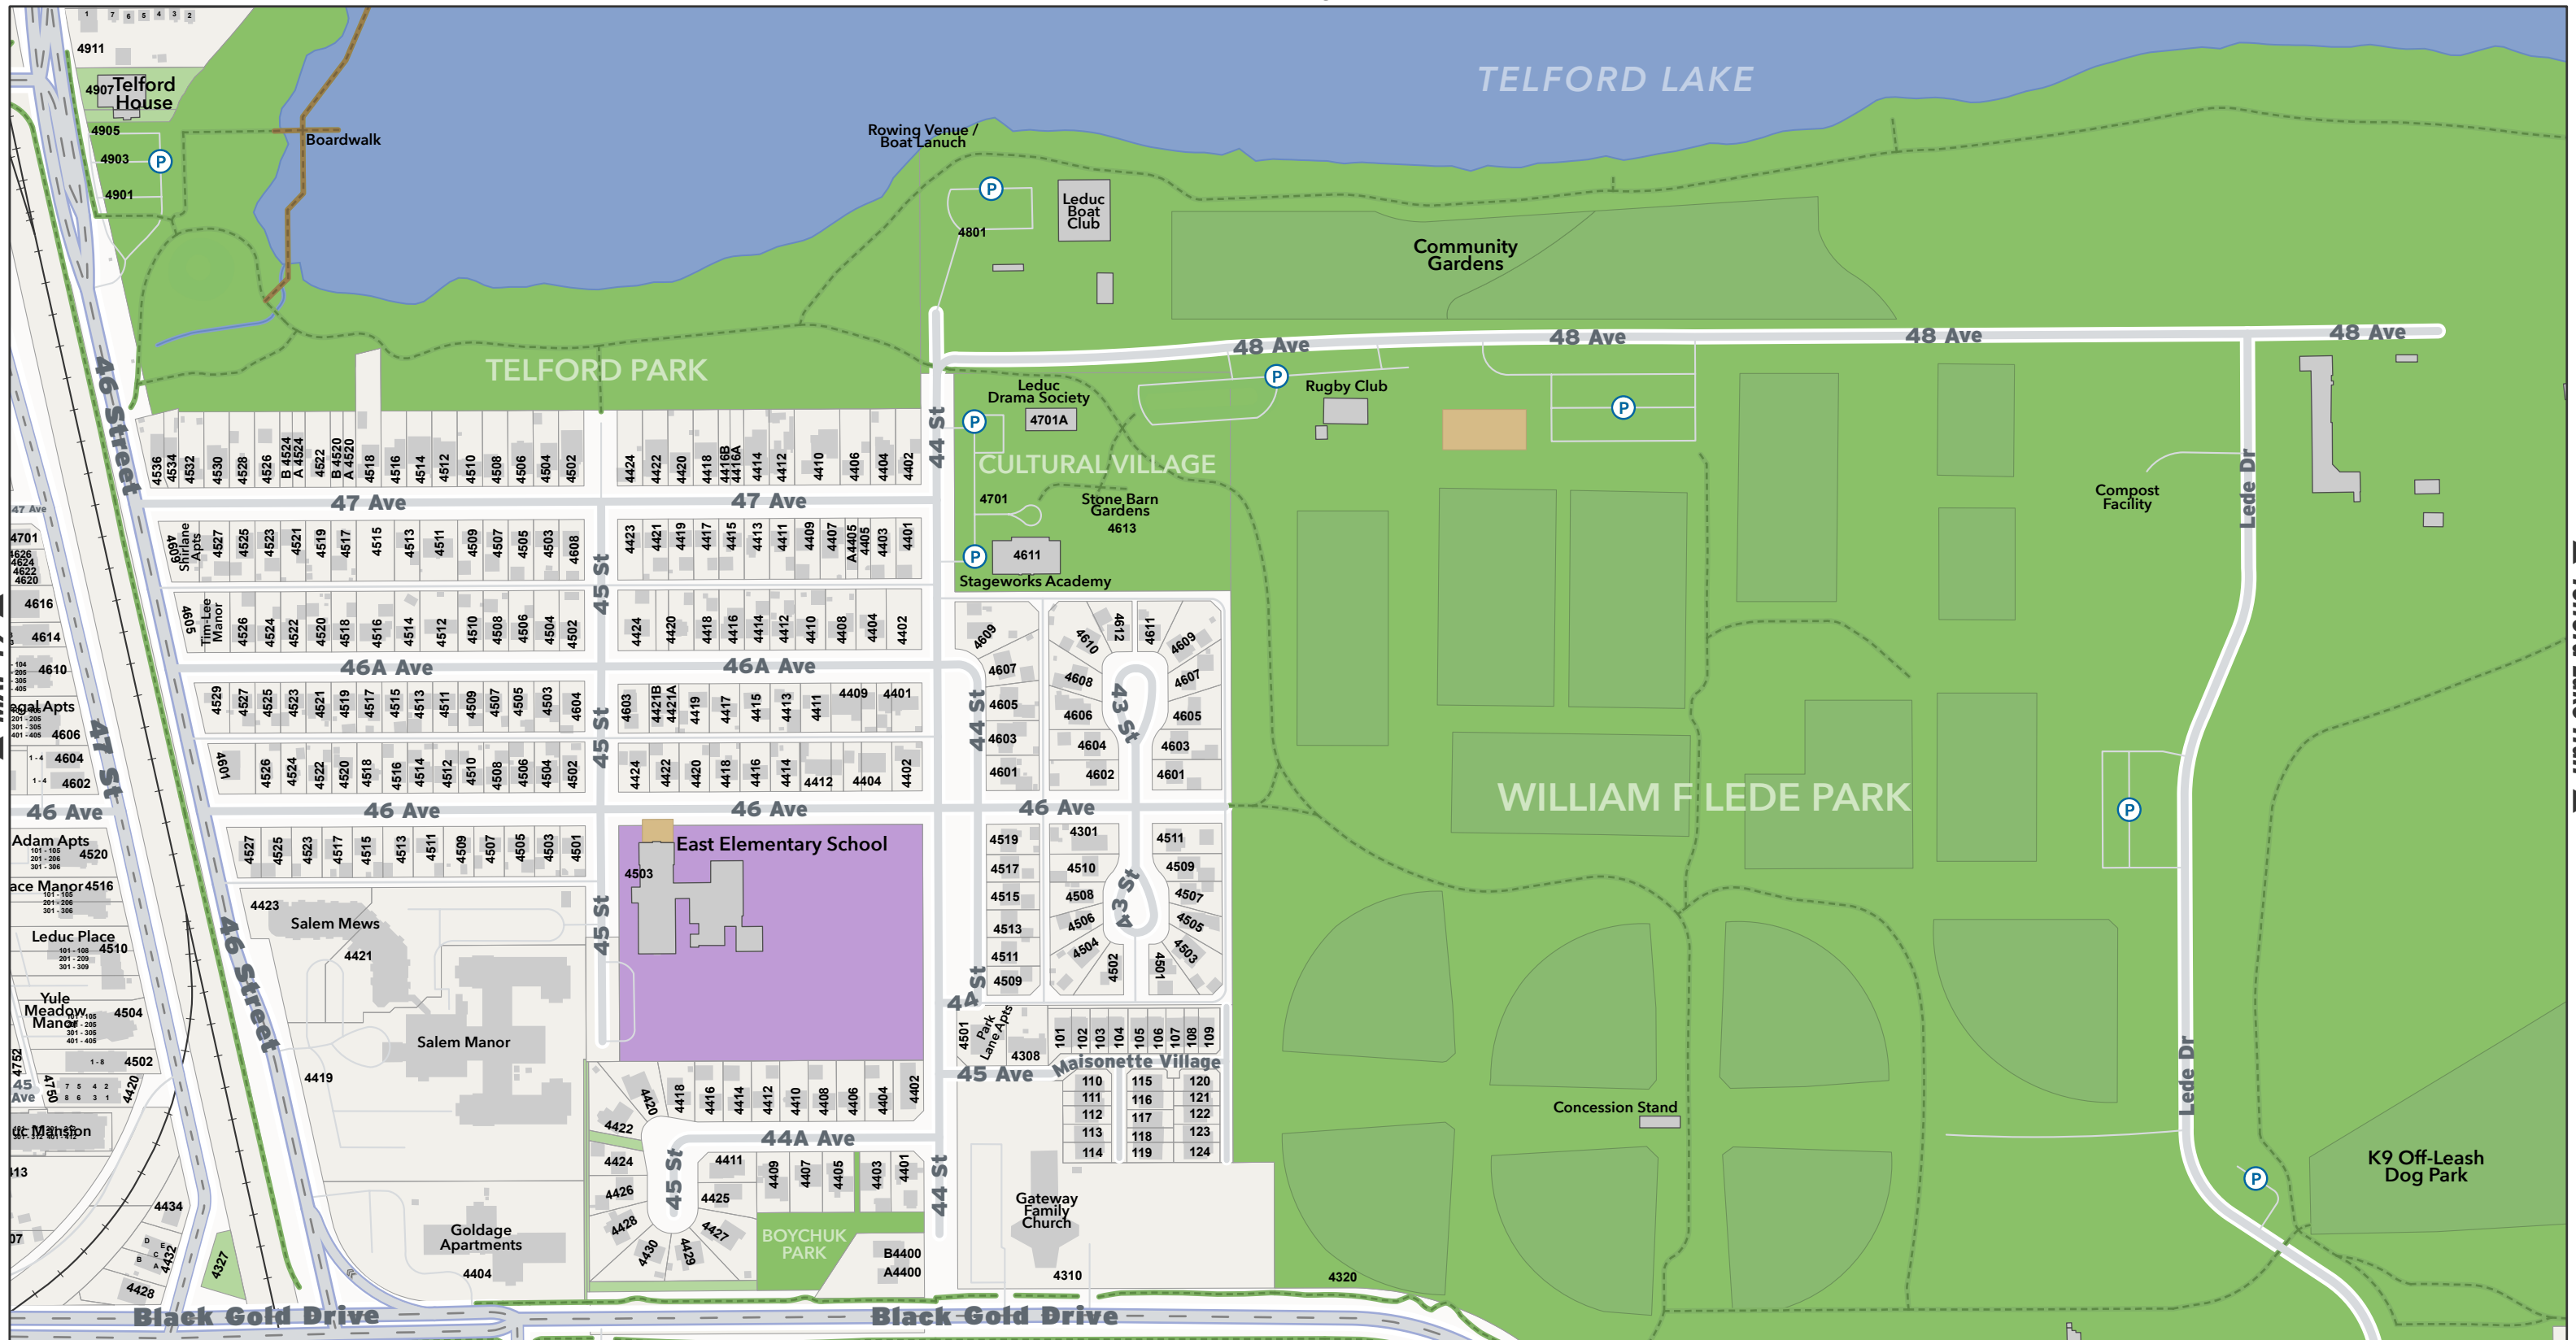

Park
 School

Recreation Amenities
 Water Body

LEGEND

CITY OF Leduc
 Enterprise Systems & Analytics
 March 3, 2022

Overview Location

South Telford / William F. Lede Park

MAP 20

LEGEND