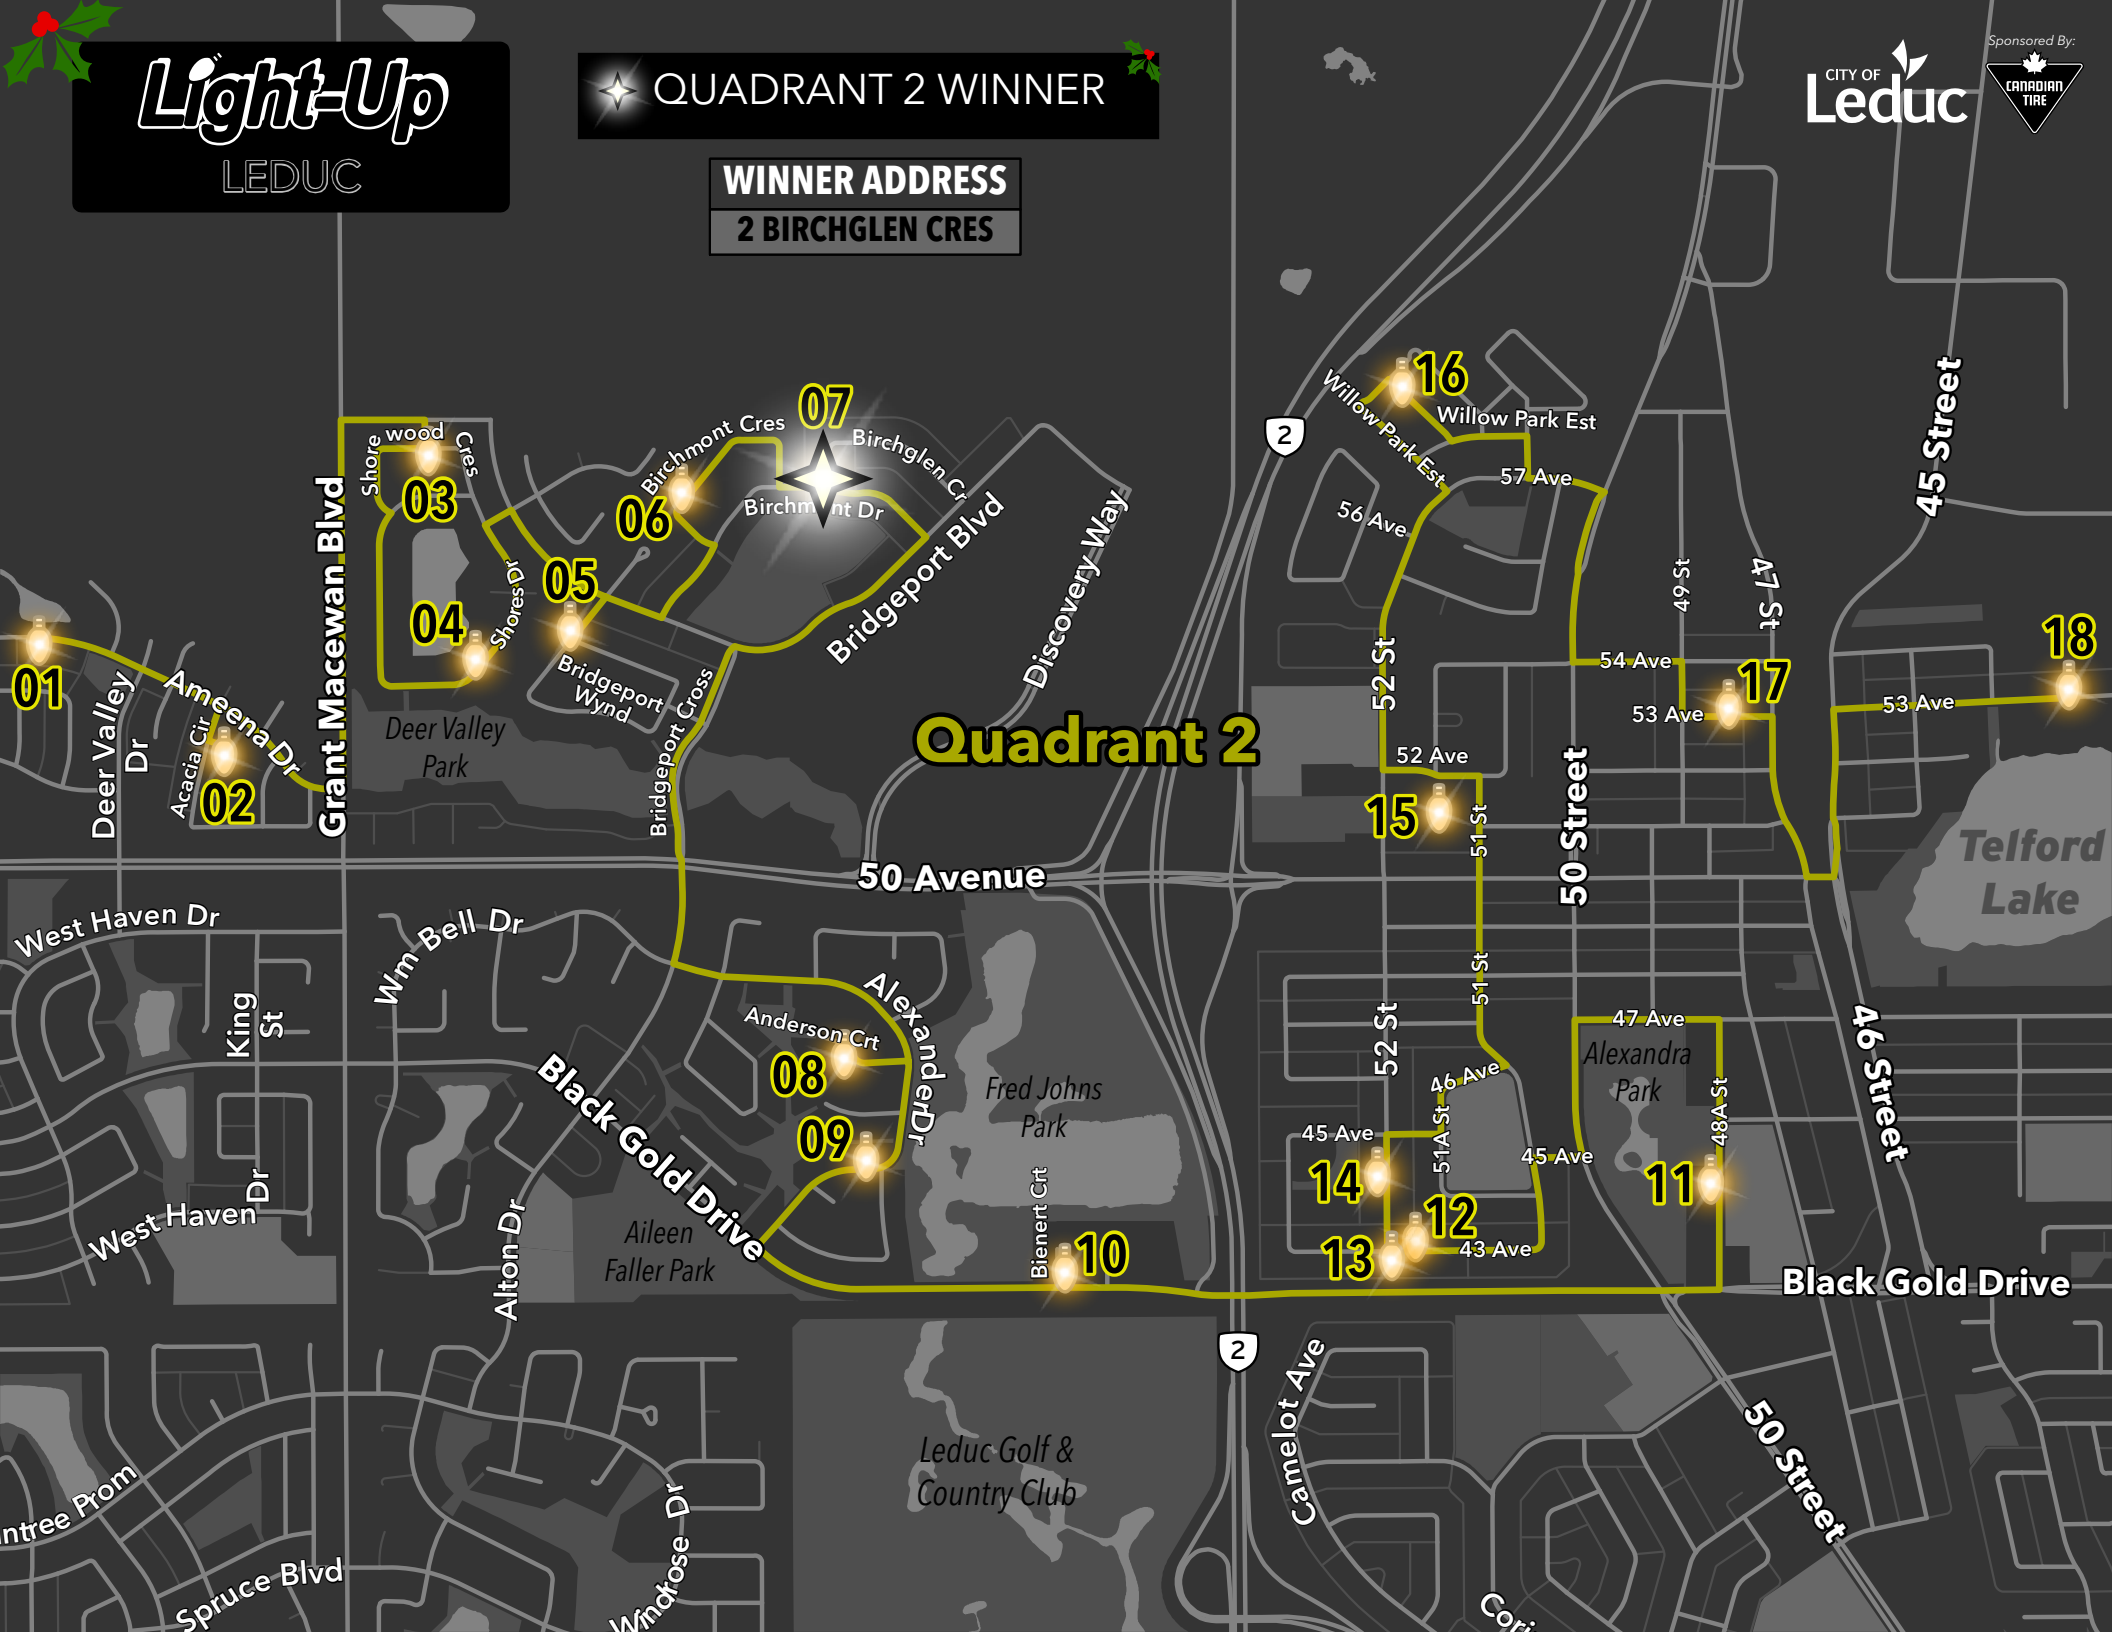

WINNER ADDRESS
2 BIRCHGLEN CRES

Quadrant 2

01 Deer Valley Dr
02 Ameena Dr
03 Shorewood Cres
04 Shores Dr
05 Bridgeport Wynd
06 Birchmont Cres
07 Birchglen Cres
08 Anderson Crt
09 Alexander Dr
10 Bienert Crt
11 47 Ave
12 43 Ave
13 45 Ave
14 45 Ave
15 52 Ave
16 Willow Park Est
17 53 Ave
18 53 Ave

50 Avenue
Black Gold Drive
55 Street
45 Street
46 Street
50 Street
47 Street
49 St
47 St
57 Ave
56 Ave
54 Ave
53 Ave
52 St
51 St
52 St
51 St
48 St
48 St
47 Ave
46 Ave
45 Ave
45 Ave
43 Ave
Camelot Ave
50 Street
Wim Bell Dr
Alton Dr
Wimrose Dr
Spruce Blvd
West Haven Dr
King St
West Haven Dr
Deer Valley Park
Fred Johns Park
Alexandra Park
Aileen Faller Park
Leduc Golf & Country Club
Telford Lake