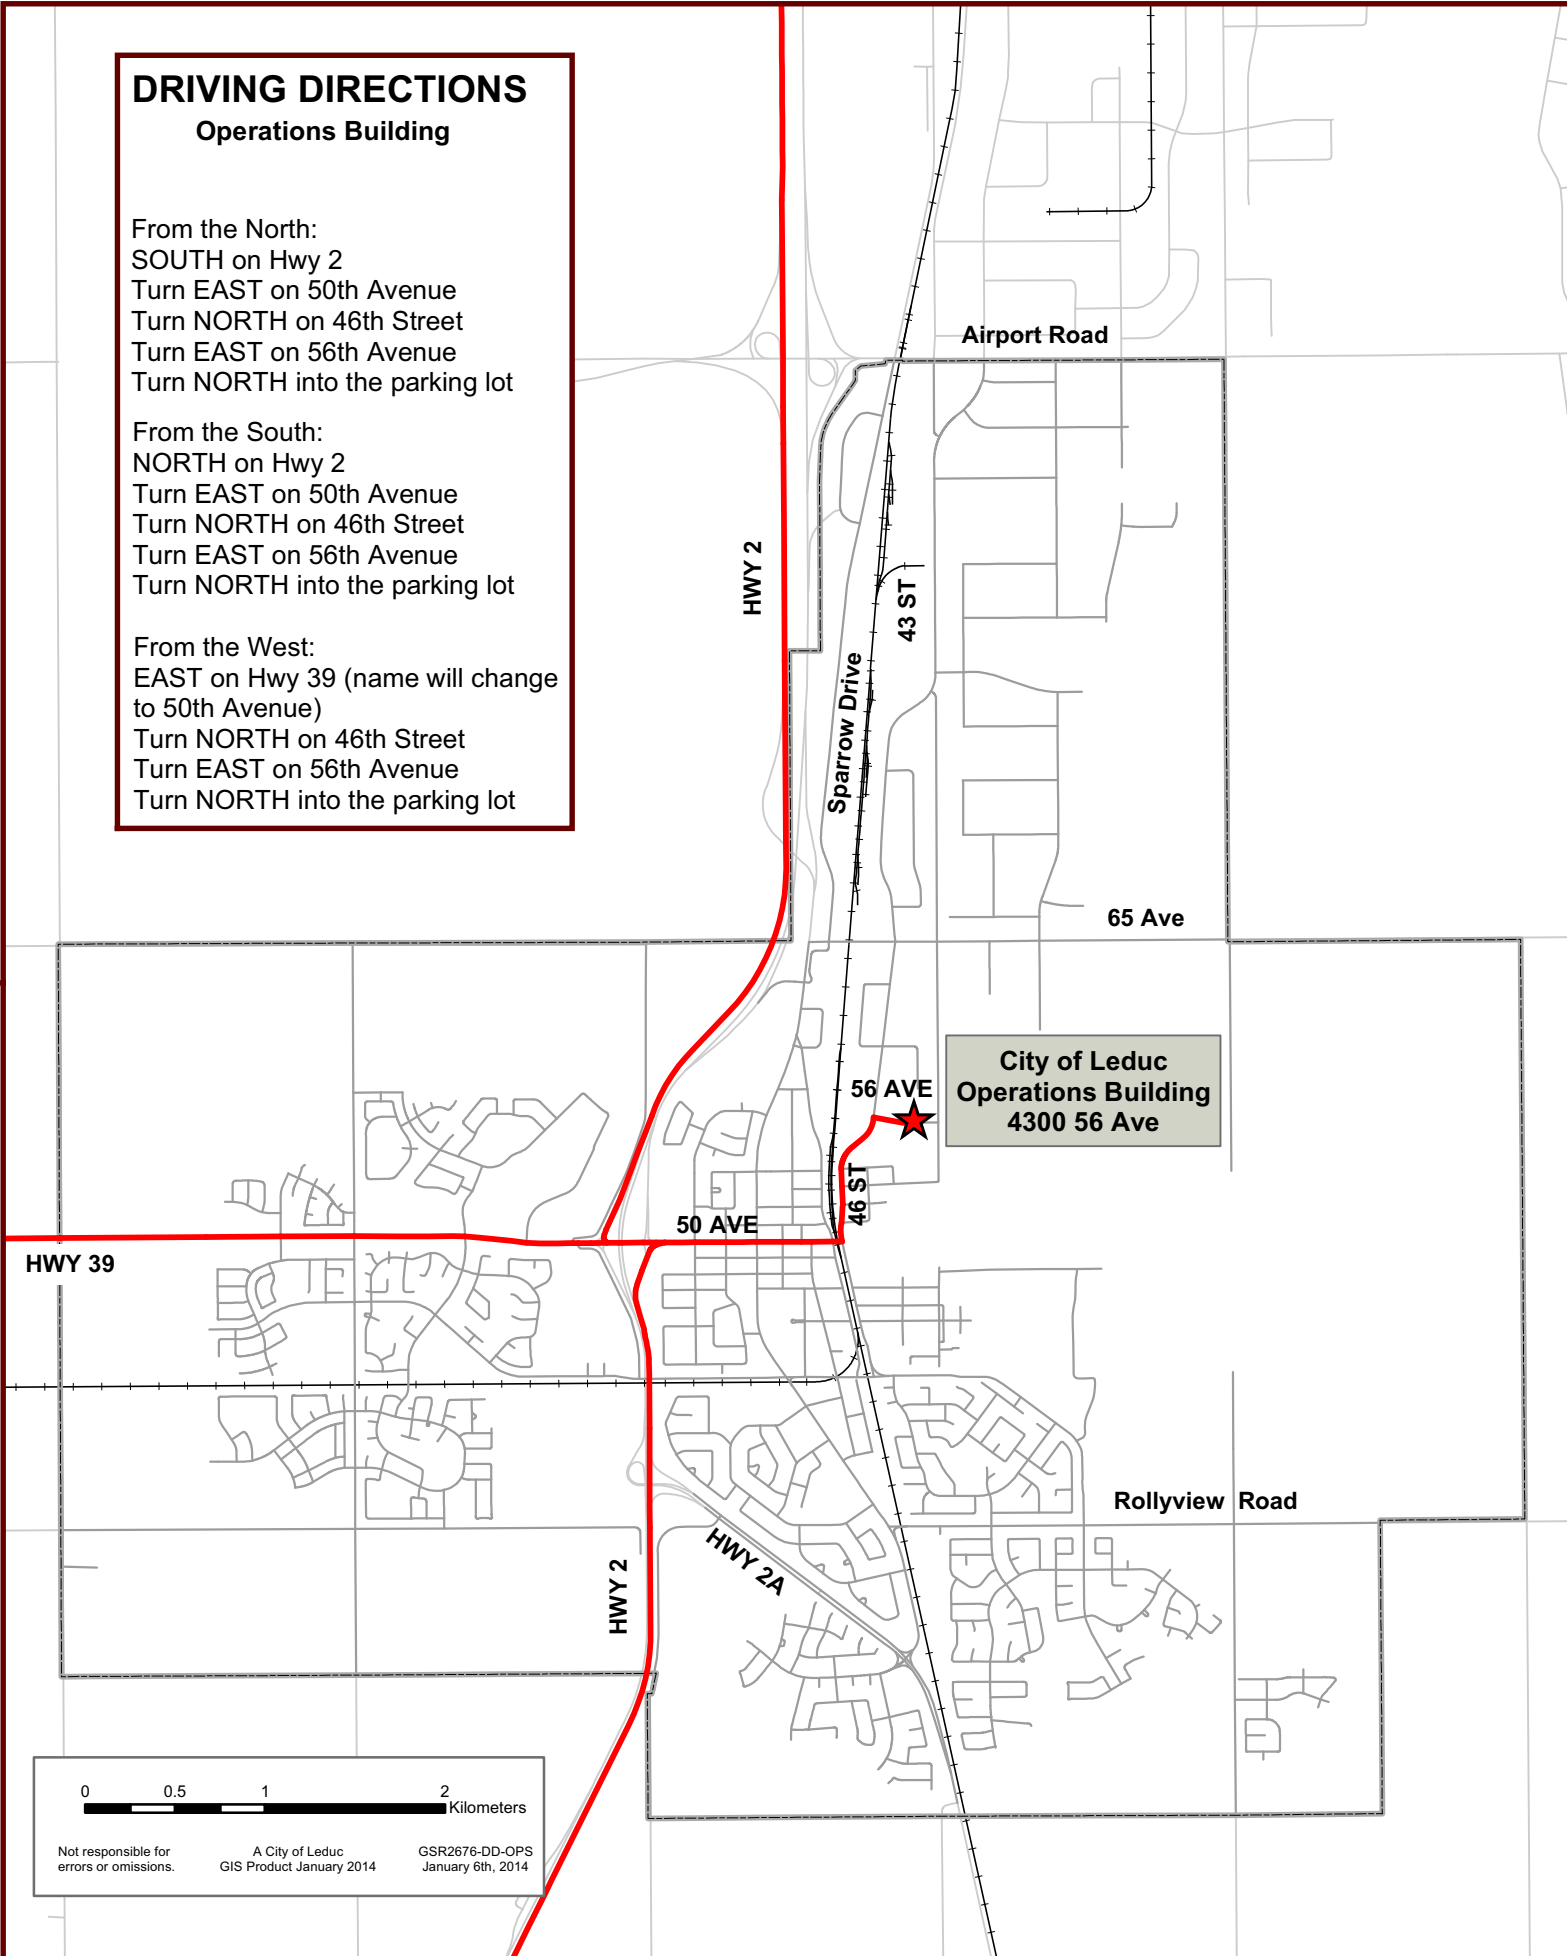

DRIVING DIRECTIONS

Operations Building

From the North:

SOUTH on Hwy 2
Turn EAST on 50th Avenue
Turn NORTH on 46th Street
Turn EAST on 56th Avenue
Turn NORTH into the parking lot

From the South:

NORTH on Hwy 2
Turn EAST on 50th Avenue
Turn NORTH on 46th Street
Turn EAST on 56th Avenue
Turn NORTH into the parking lot

From the West:

EAST on Hwy 39 (name will change to 50th Avenue)
Turn NORTH on 46th Street
Turn EAST on 56th Avenue
Turn NORTH into the parking lot

City of Leduc
Operations Building
4300 56 Ave