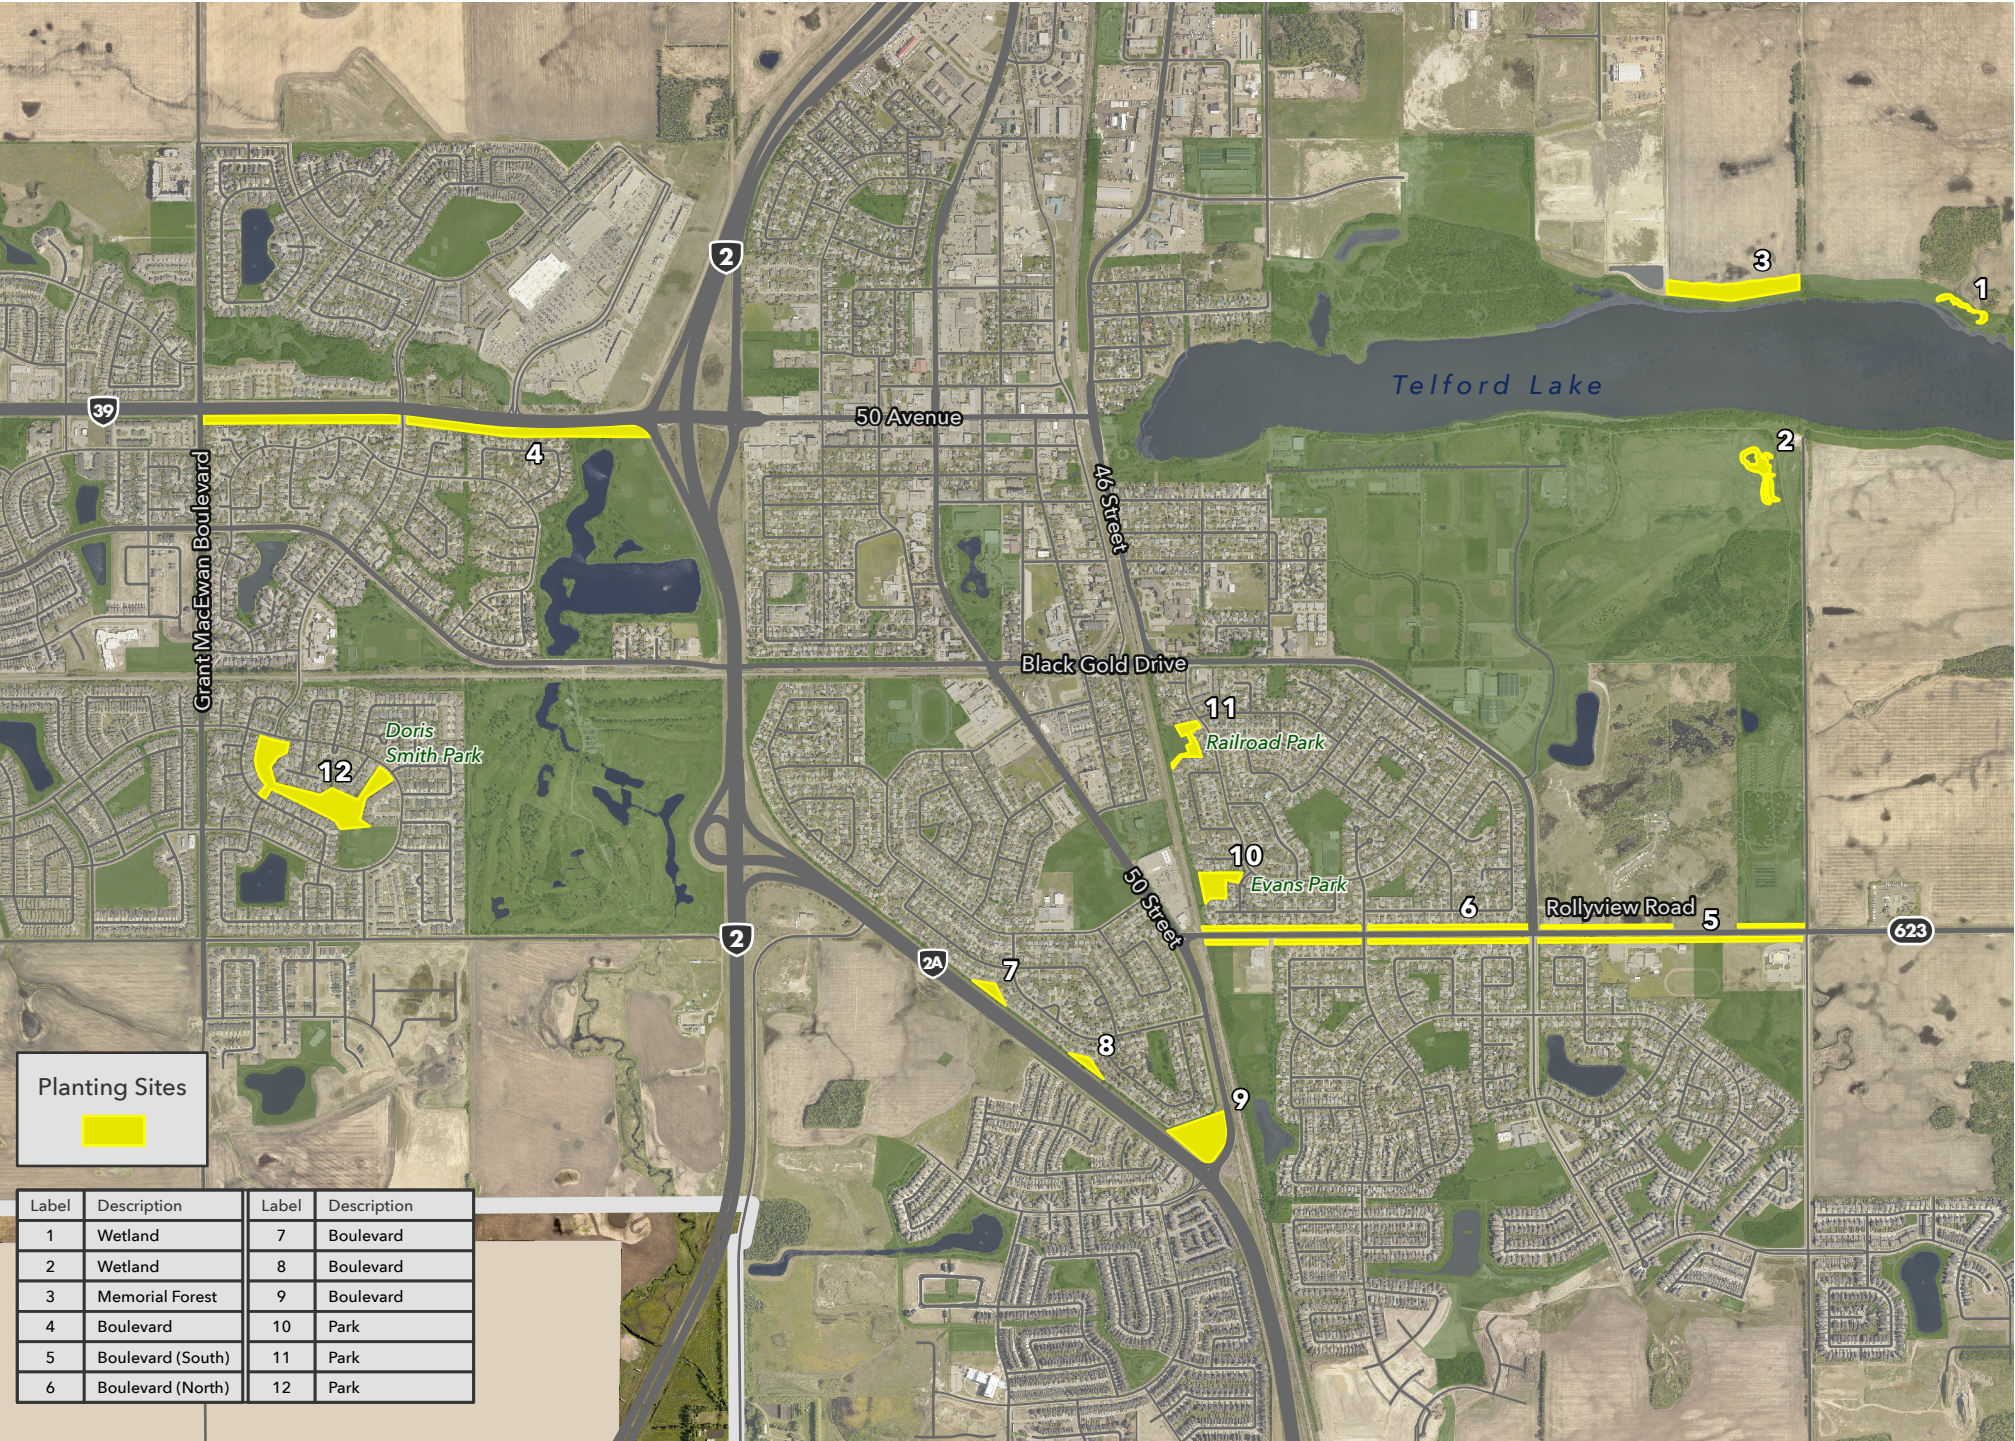

# City of Leduc Urban Canopy Expansion Project

**Planting Sites**

Label	Description	Label	Description
1	Wetland	7	Boulevard
2	Wetland	8	Boulevard
3	Memorial Forest	9	Boulevard
4	Boulevard	10	Park
5	Boulevard (South)	11	Park
6	Boulevard (North)	12	Park