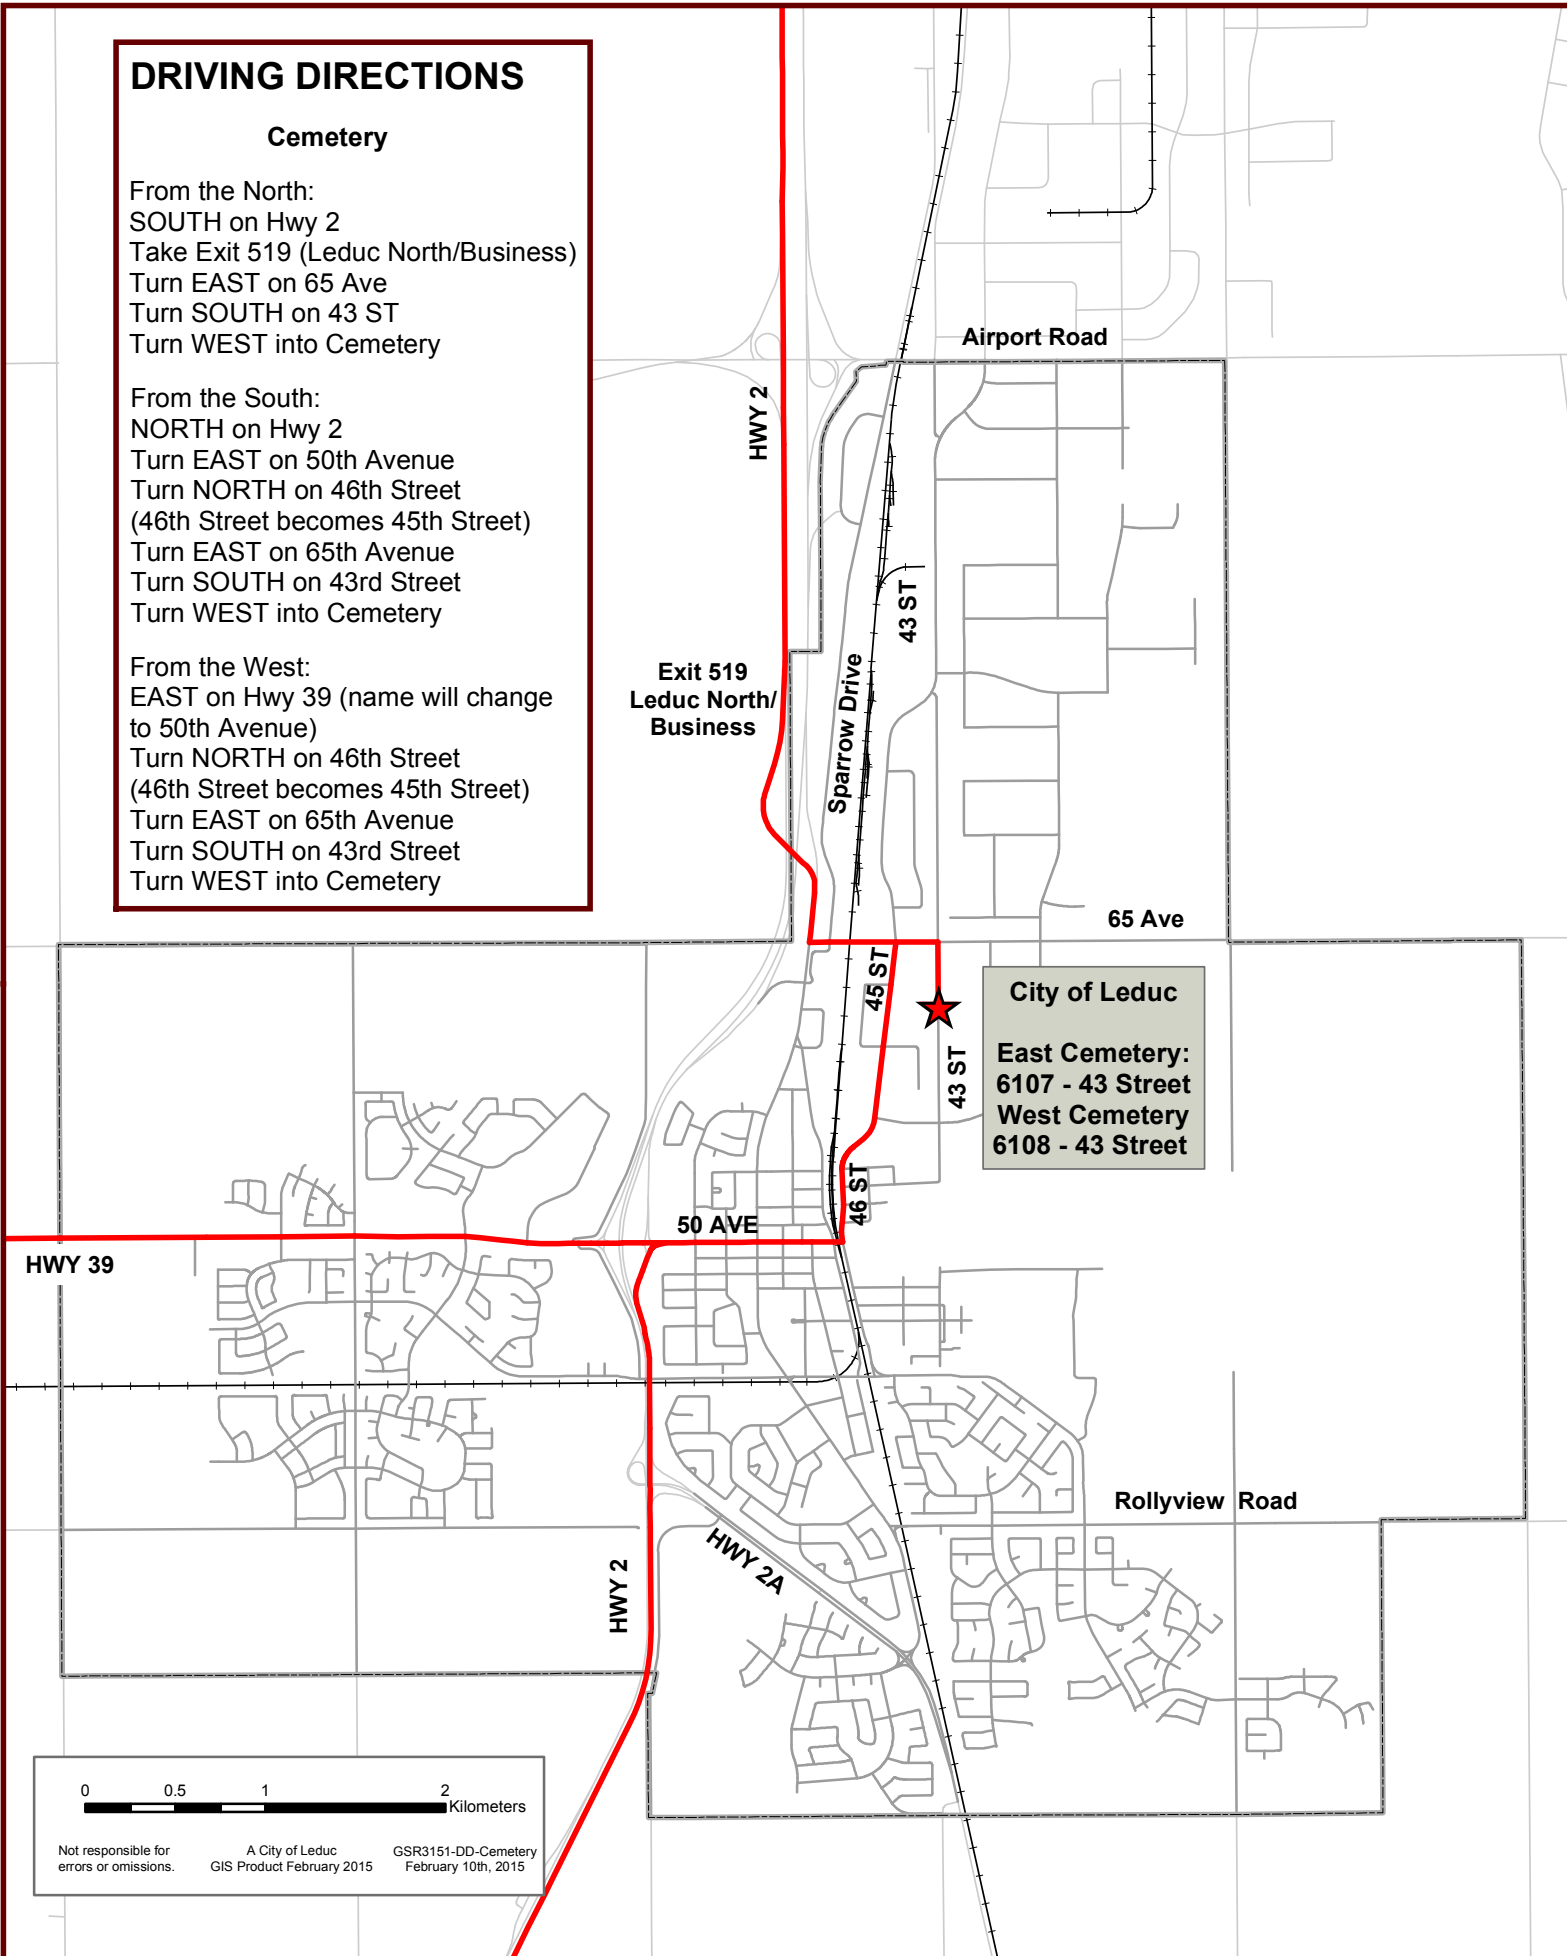

DRIVING DIRECTIONS

Cemetery

From the North:
SOUTH on Hwy 2
Take Exit 519 (Leduc North/Business)
Turn EAST on 65 Ave
Turn SOUTH on 43 ST
Turn WEST into Cemetery

From the South:
NORTH on Hwy 2
Turn EAST on 50th Avenue
Turn NORTH on 46th Street
(46th Street becomes 45th Street)
Turn EAST on 65th Avenue
Turn SOUTH on 43rd Street
Turn WEST into Cemetery

From the West:
EAST on Hwy 39 (name will change
to 50th Avenue)
Turn NORTH on 46th Street
(46th Street becomes 45th Street)
Turn EAST on 65th Avenue
Turn SOUTH on 43rd Street
Turn WEST into Cemetery

City of Leduc
East Cemetery:
6107 - 43 Street
West Cemetery
6108 - 43 Street