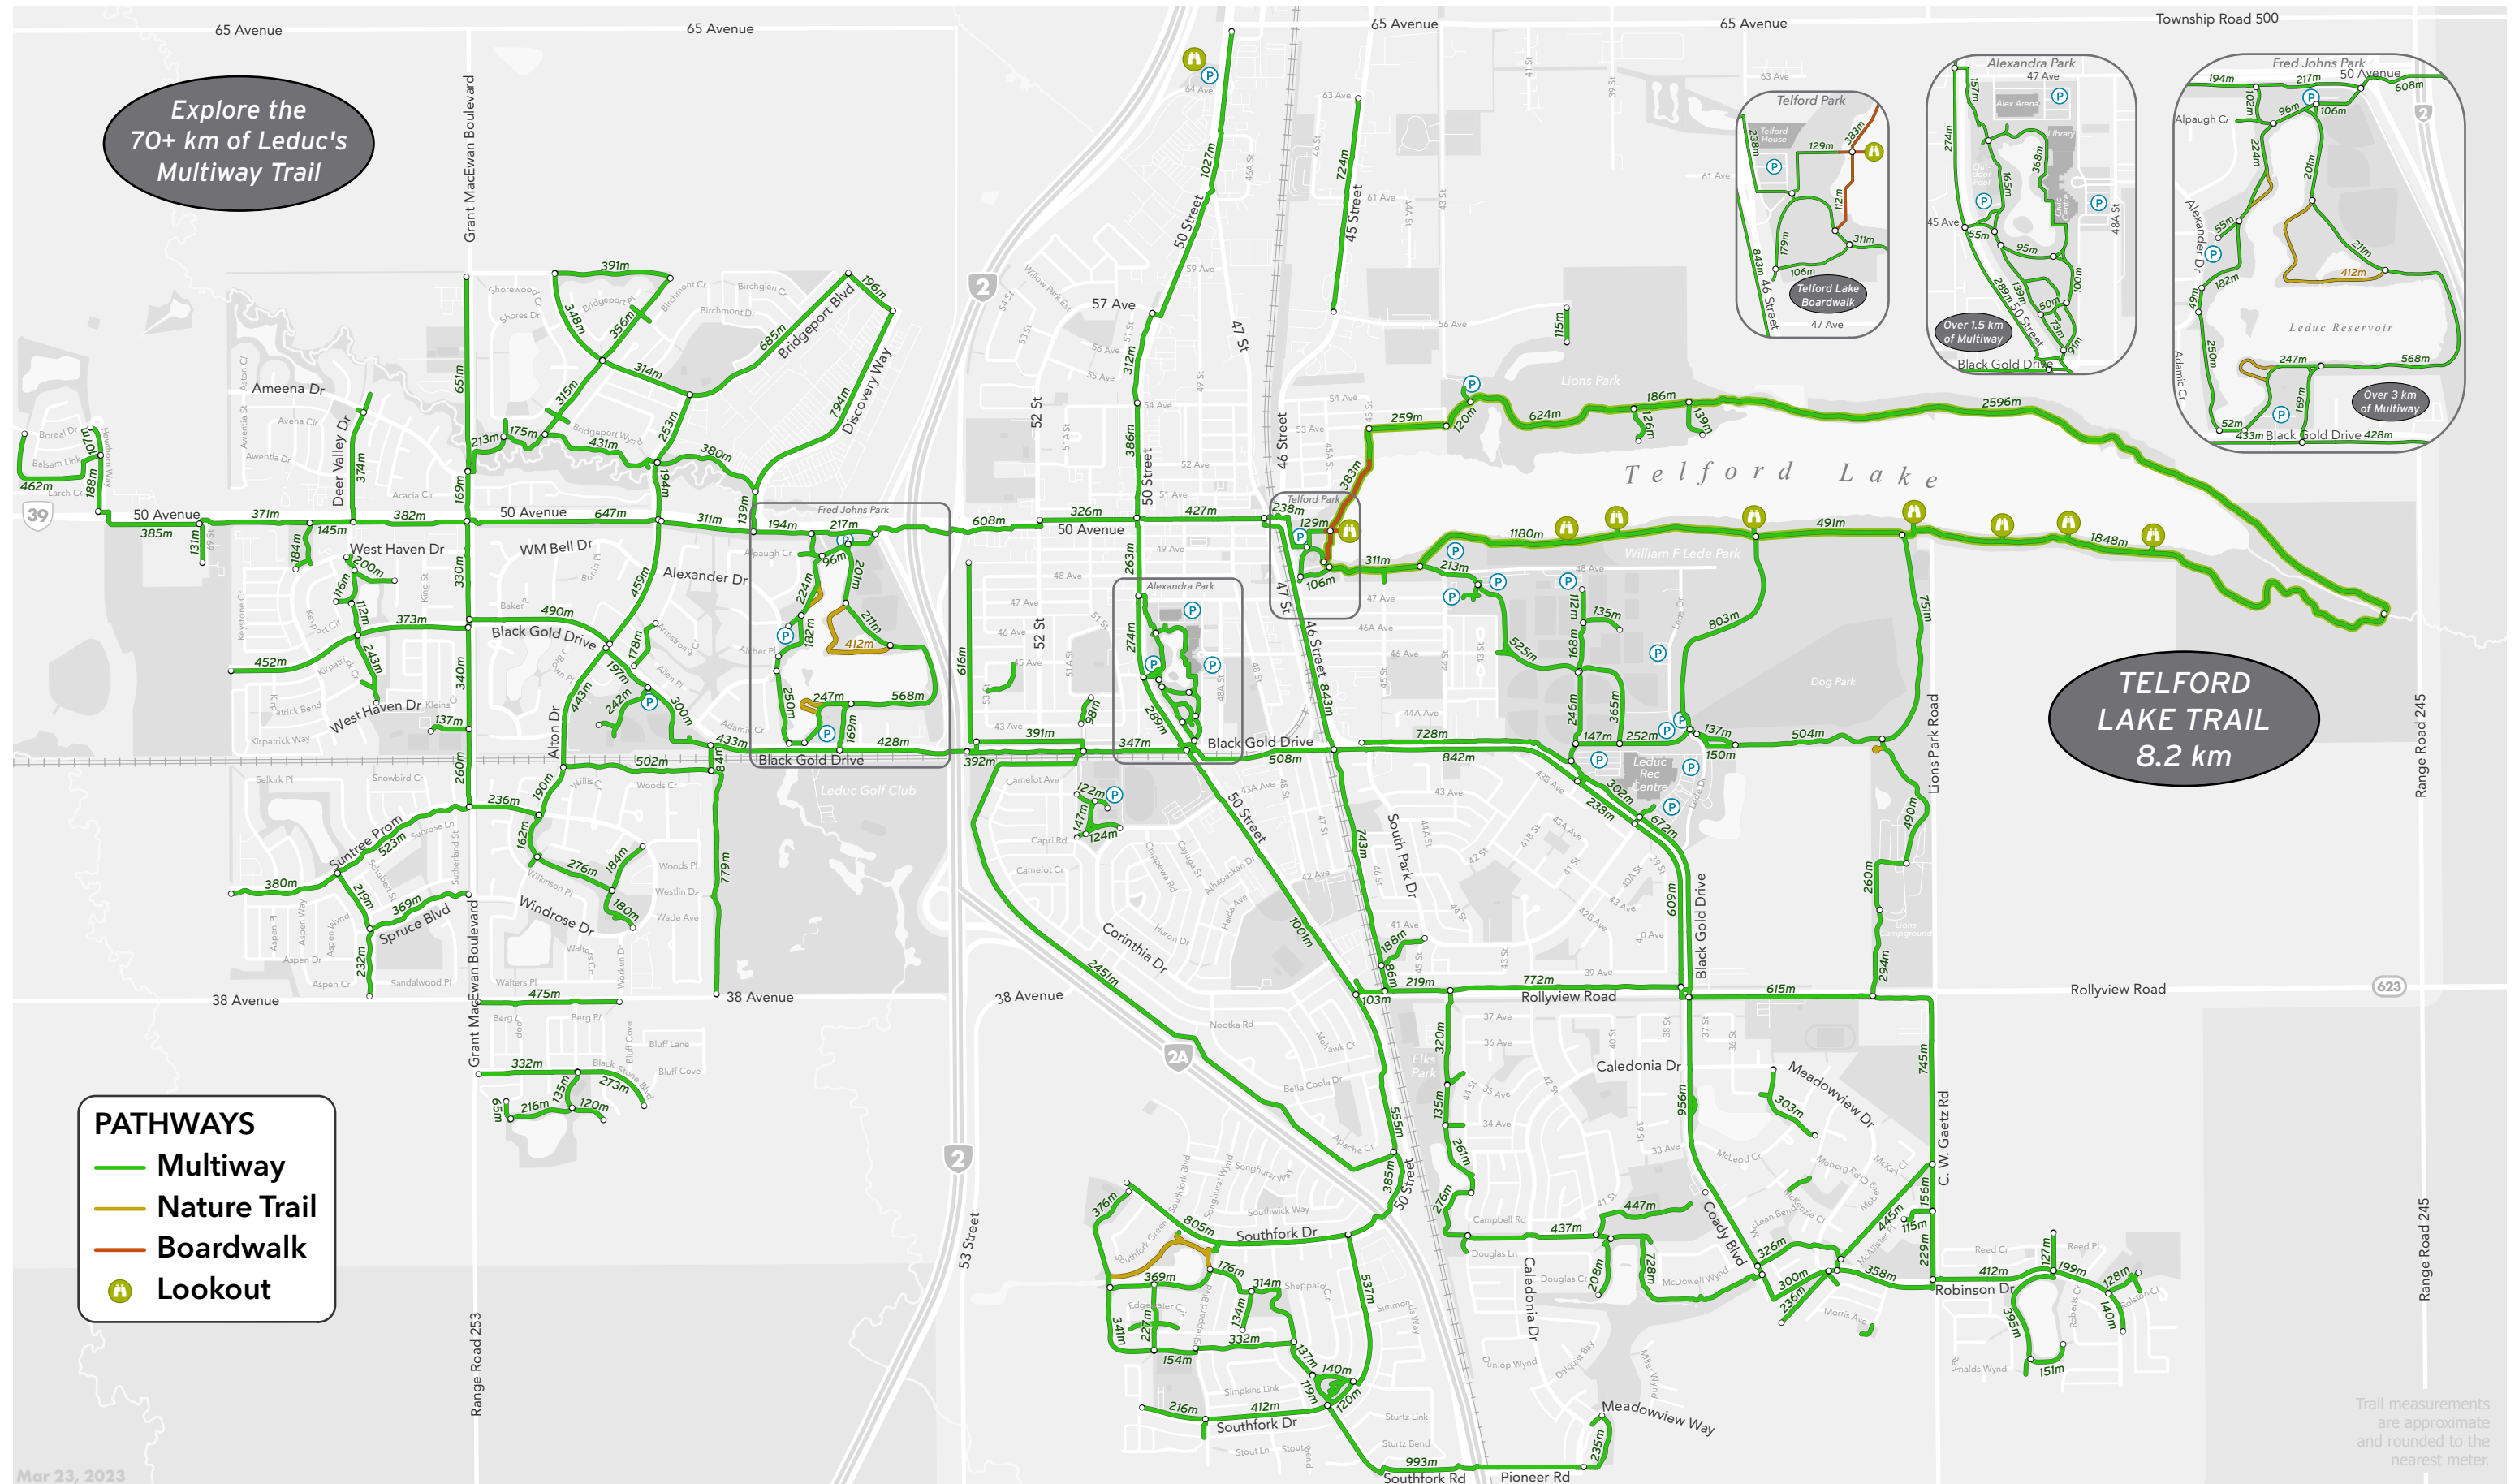

Explore the 70+ km of Leduc's Multiway Trail

TELFORD LAKE TRAIL
8.2 km

- PATHWAYS**
- Multiway
 - Nature Trail
 - Boardwalk
 - Lookout