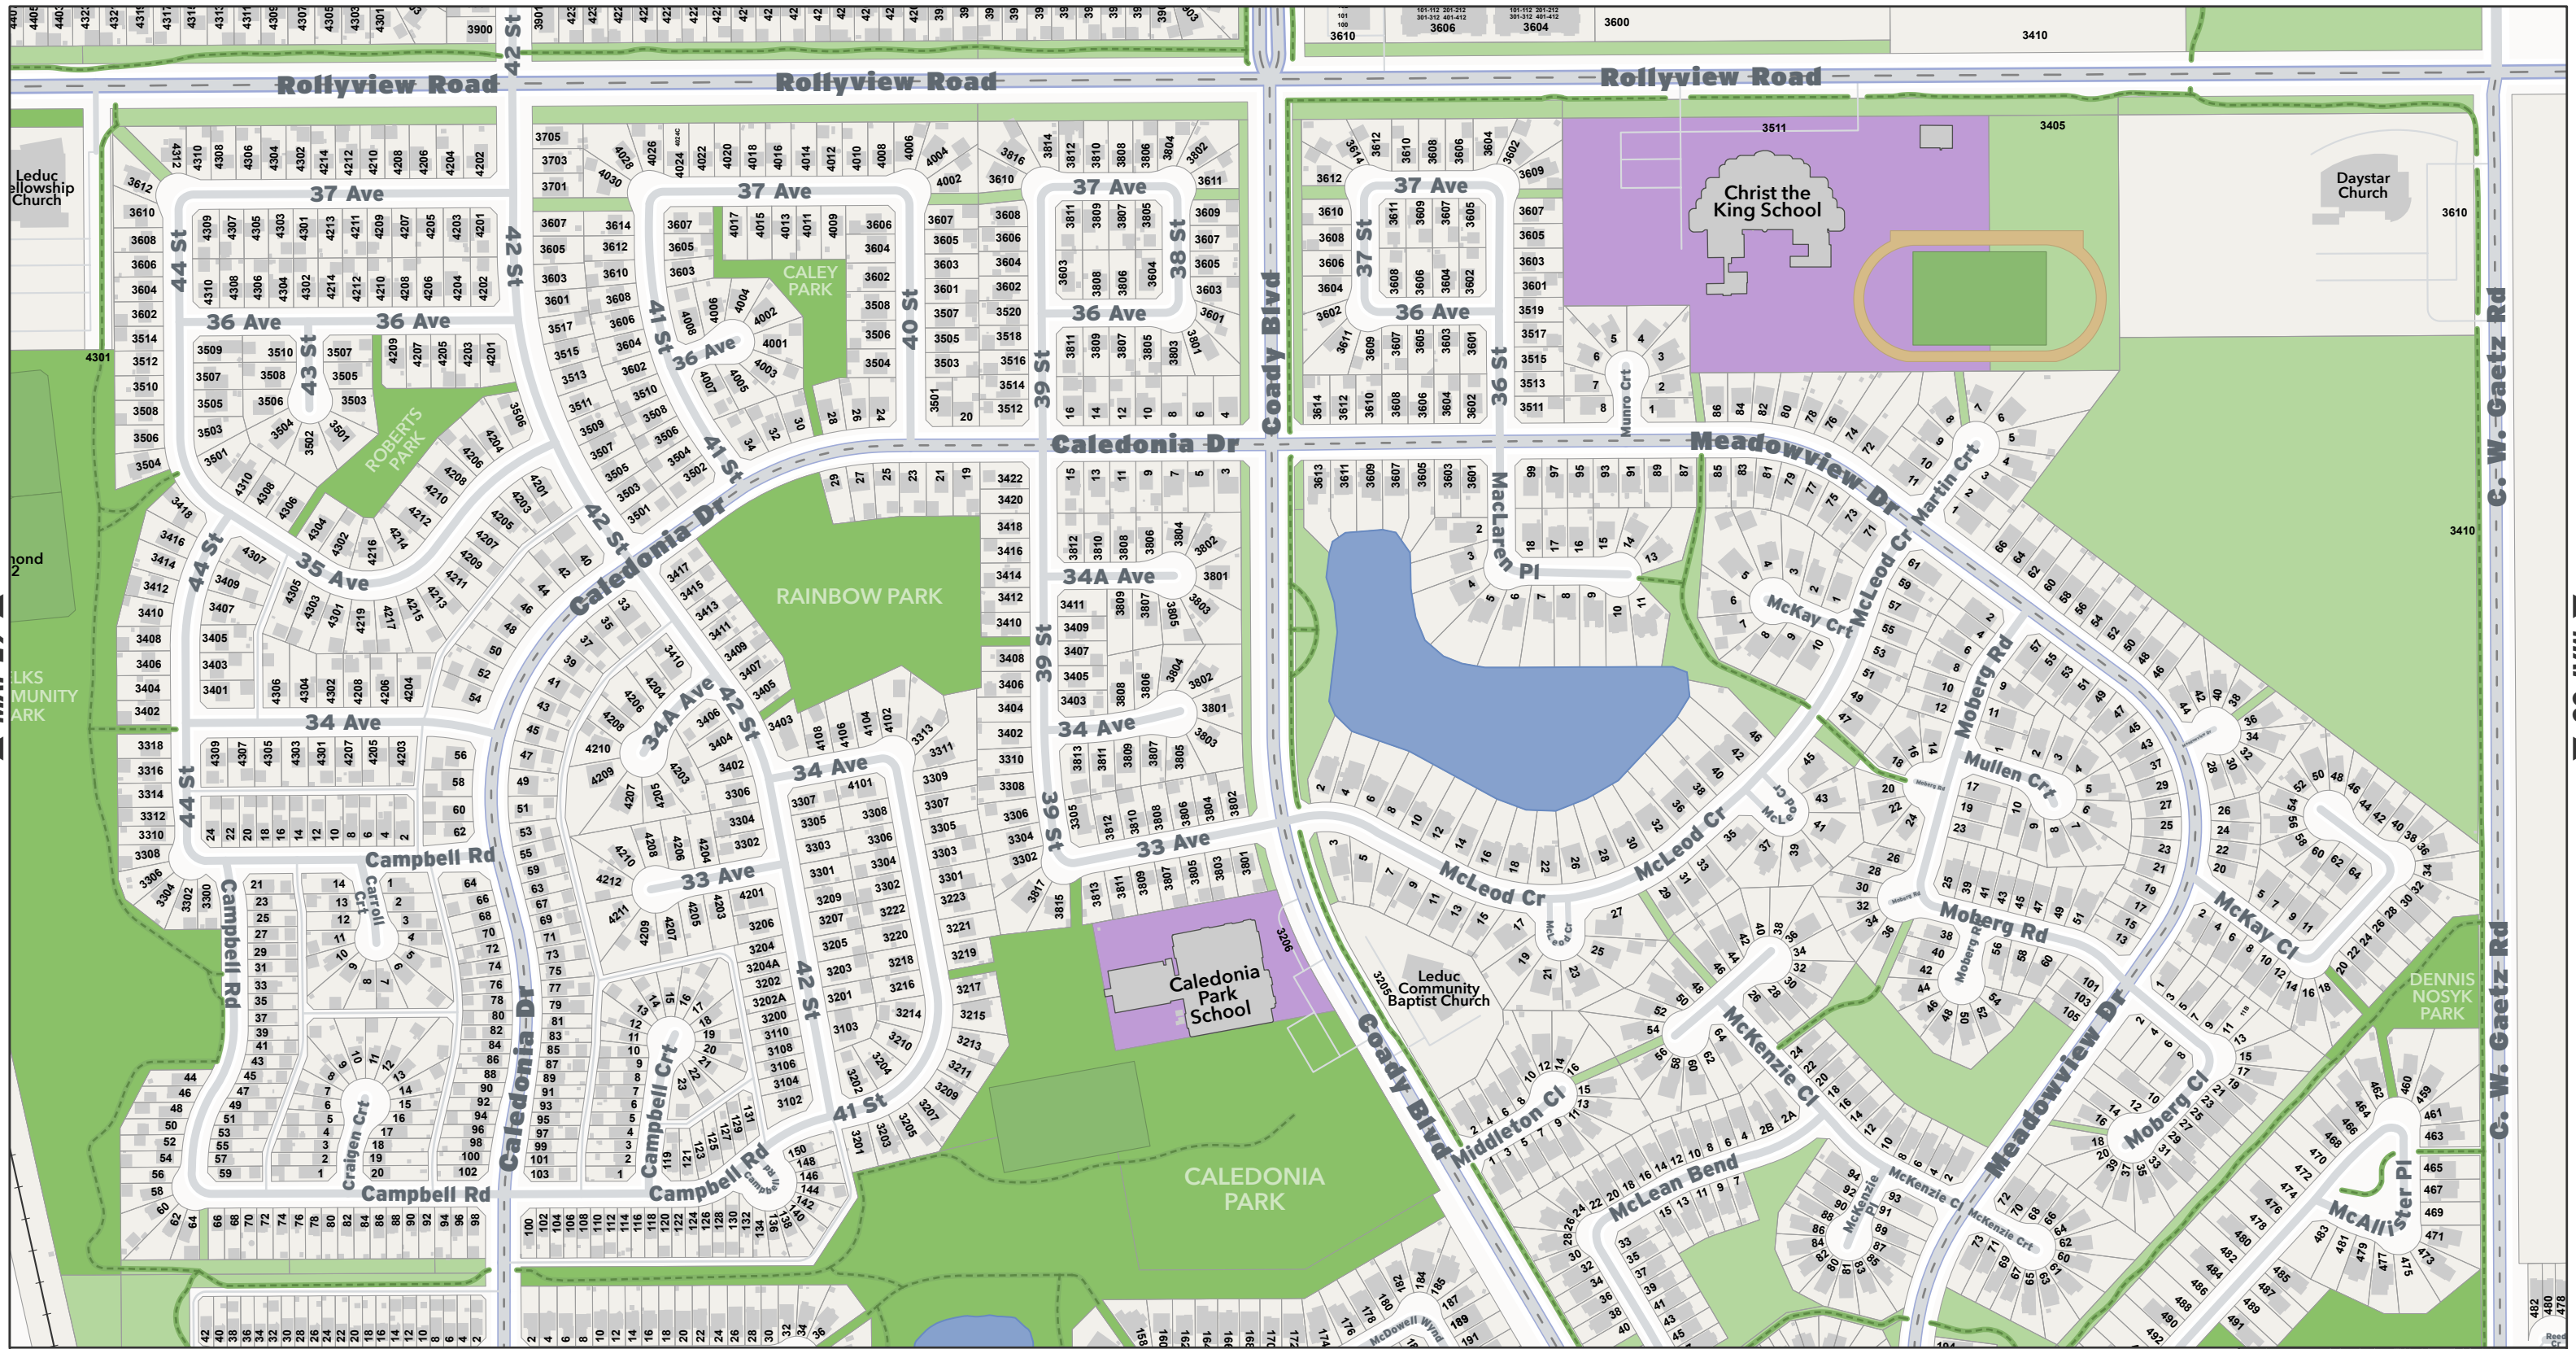

School

Recreation Amenities

Water Body

LEGEND

Leduc County

Enterprise Systems & Analytics
May 31, 2024

Overview Location

Southfork / Corinthia Park

MAP 29

LEGEND

CITY OF Leduc
Enterprise Systems & Analytics
May 31, 2024

Overview Location

Caledonia / Meadowview Park

MAP 30

LEGEND

CITY OF Leduc
Enterprise Systems & Analytics
May 31, 2024

Overview Location

Tribute / Meadowview Park

▼ Leduc County ▼

MAP 32

Multiway | Boardwalk

Railway

Property

Building Outline

Park

School

Recreation Amenities

Water Body

LEGEND

Enterprise Systems & Analytics
May 31, 2024

Overview Location

Robinson / Eaton / Emery