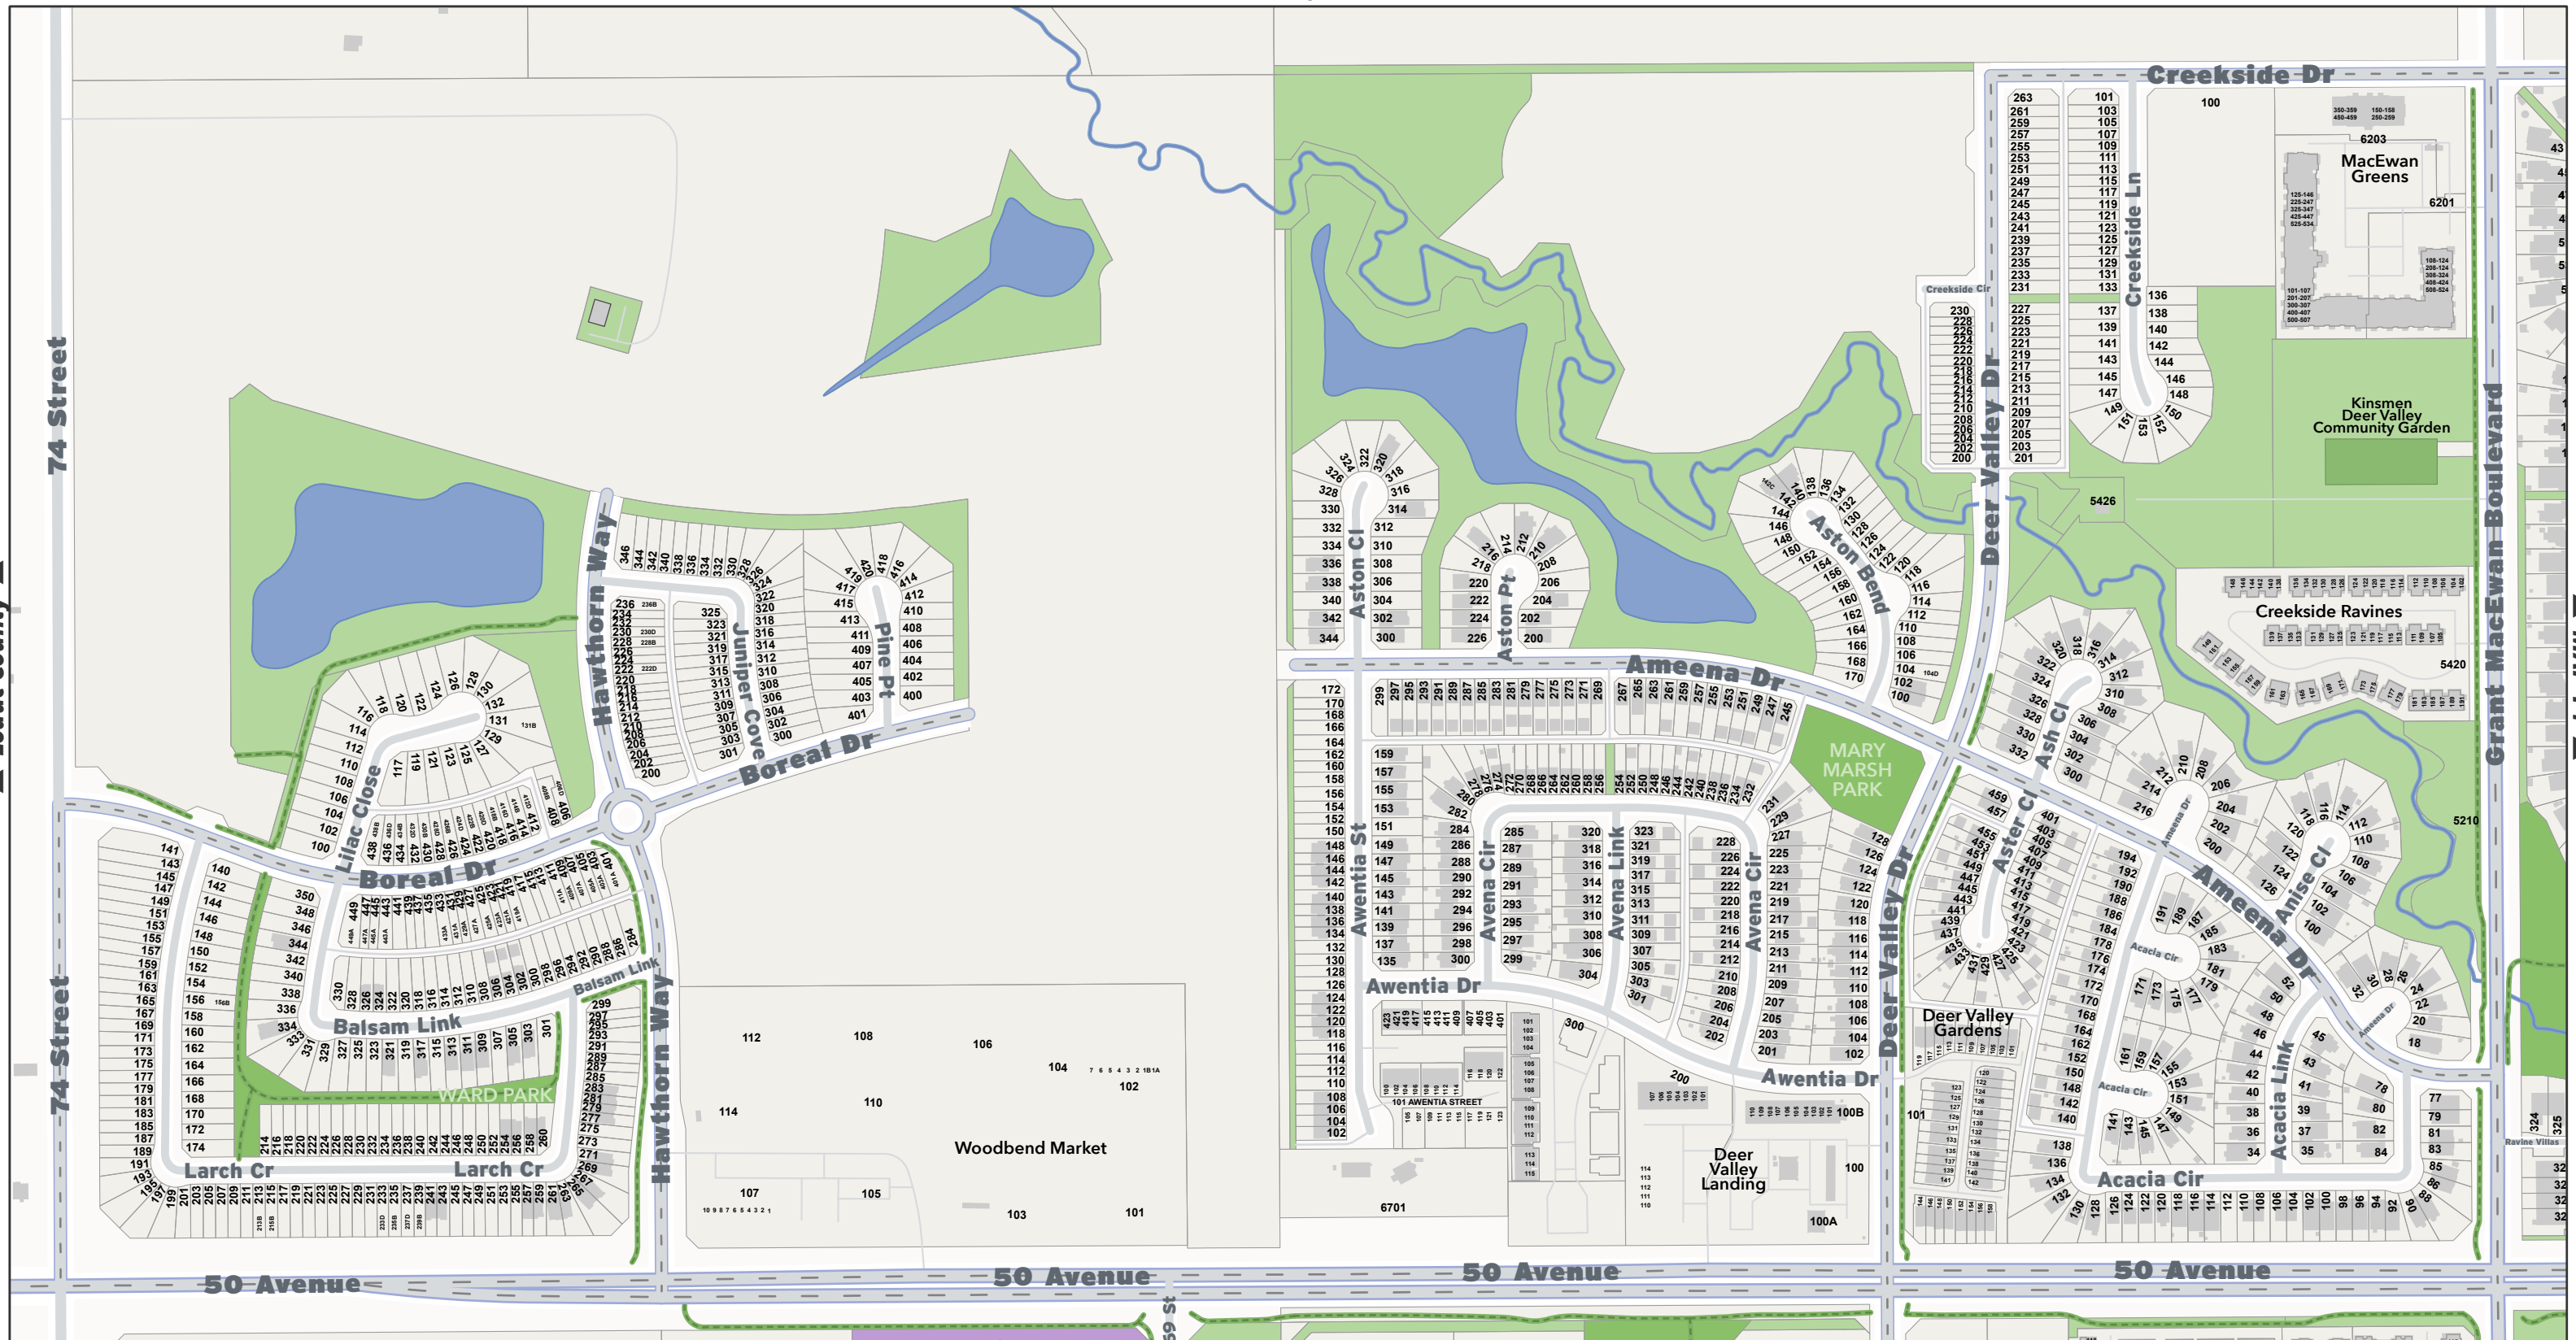

LEGEND

Recreation Amenities

Water Body

CITY OF Leduc

Enterprise Systems & Analytics
May 31, 2024

Overview Location

A grid of 33 map sheets is shown, with MAP 12 highlighted in red. The sheets are arranged in a roughly rectangular pattern, with MAP 01 at the top left and MAP 33 at the bottom right.

Woodbend / Deer Valley / Creekside

MAP 13

Multiway | Boardwalk

Railway

Property

Building Outline

Park

School

Recreation Amenities

Water Body

LEGEND

Enterprise Systems & Analytics
May 31, 2024

Overview Location

Bridgeport

MAP 14

Multiway | Boardwalk