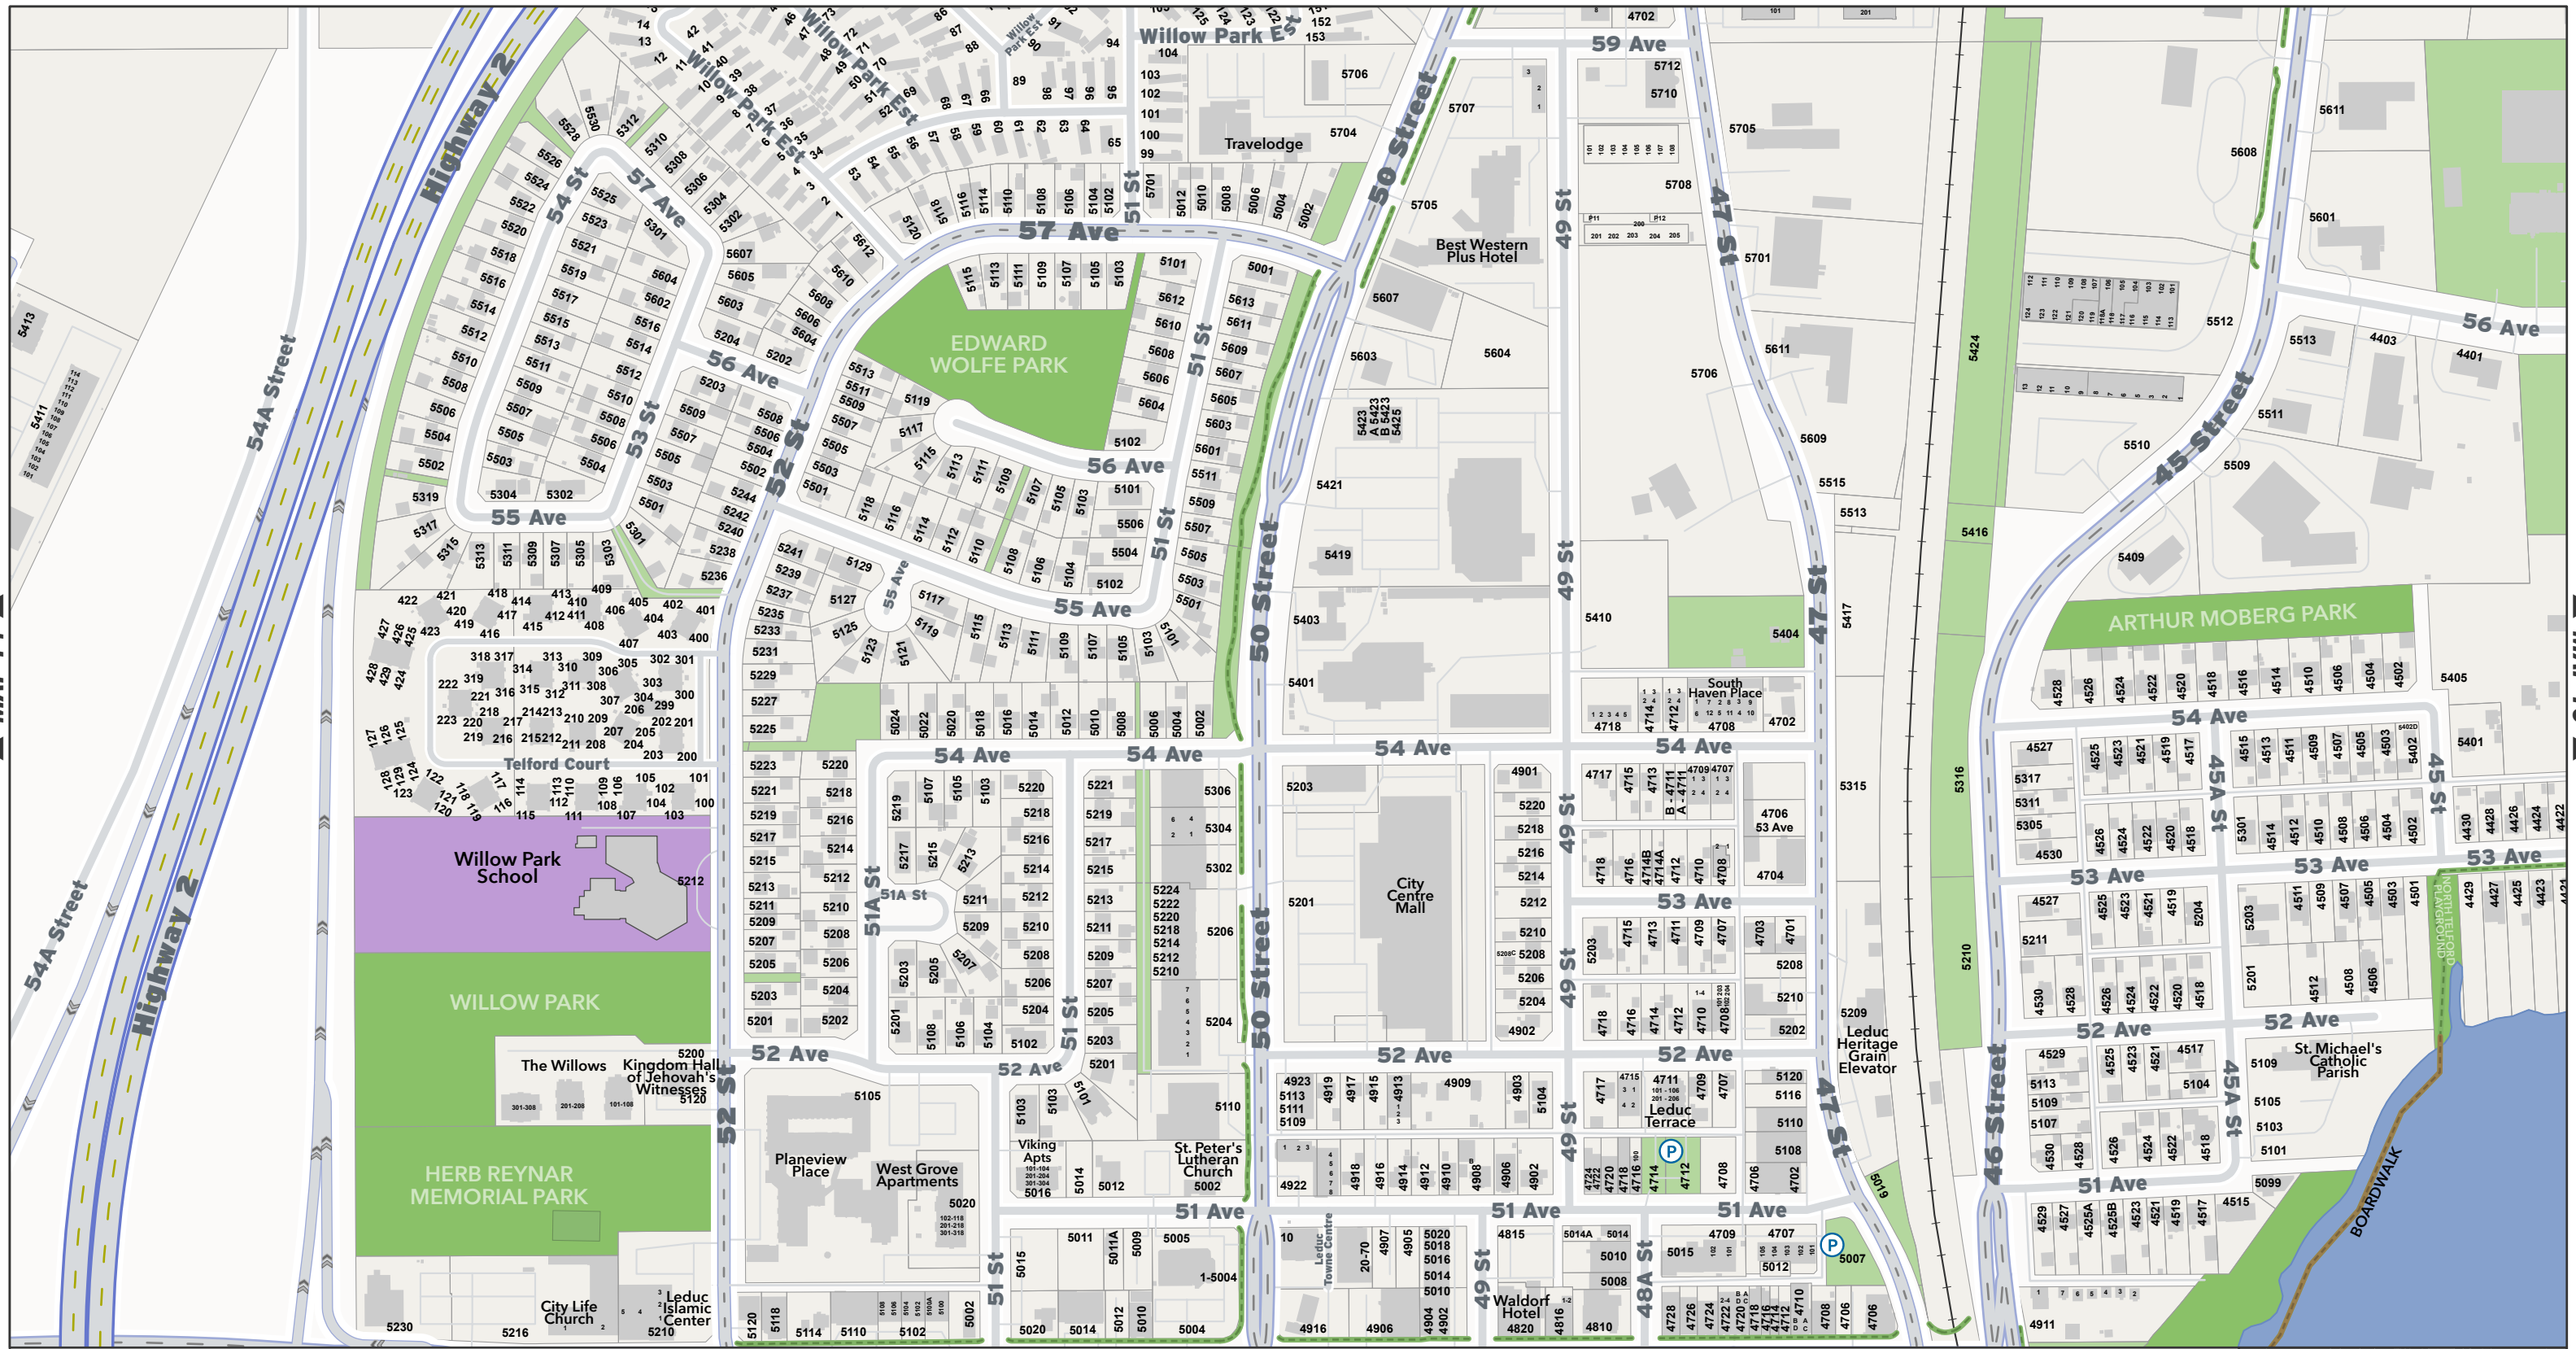

Central Business District / Willow Park

MAP 15

LEGEND

CITY OF Leduc
Enterprise Systems & Analytics
May 31, 2024

Overview Location