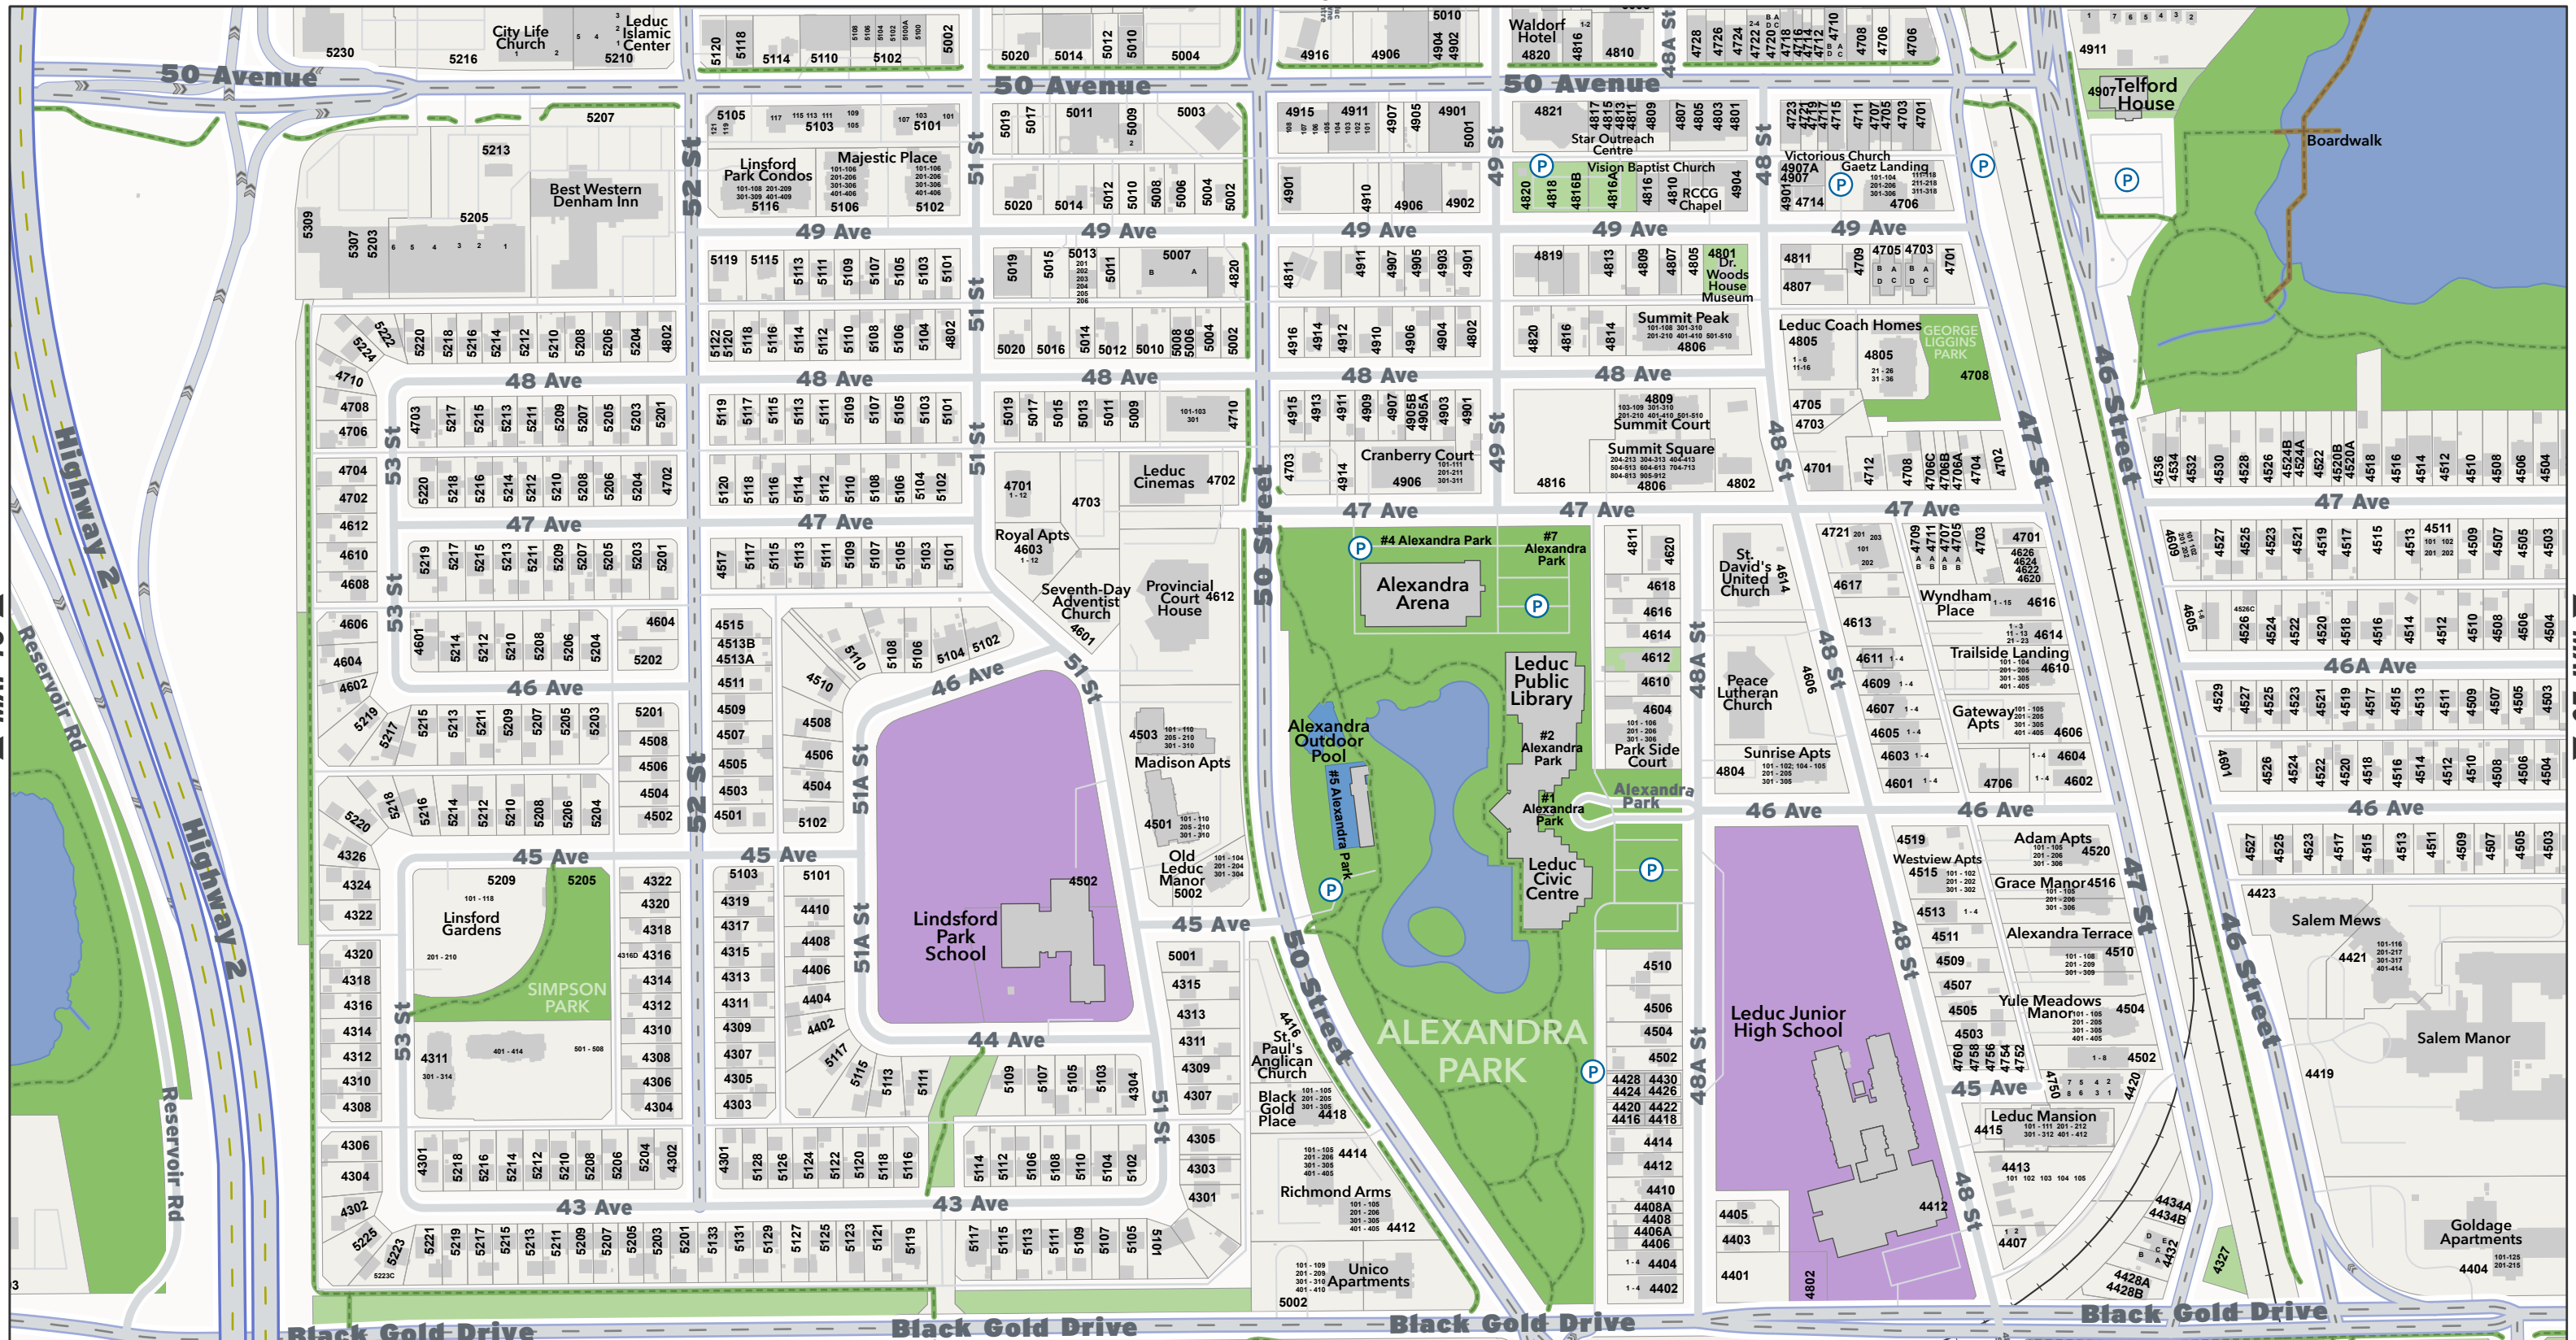

Central Business District / Linsford / Alexandra Park

MAP 19

Multiway | Boardwalk
Railway

Property
Building Outline

Park
School

Recreation Amenities
Water Body

LEGEND

CITY OF Leduc
Enterprise Systems & Analytics
May 31, 2024

Overview Location