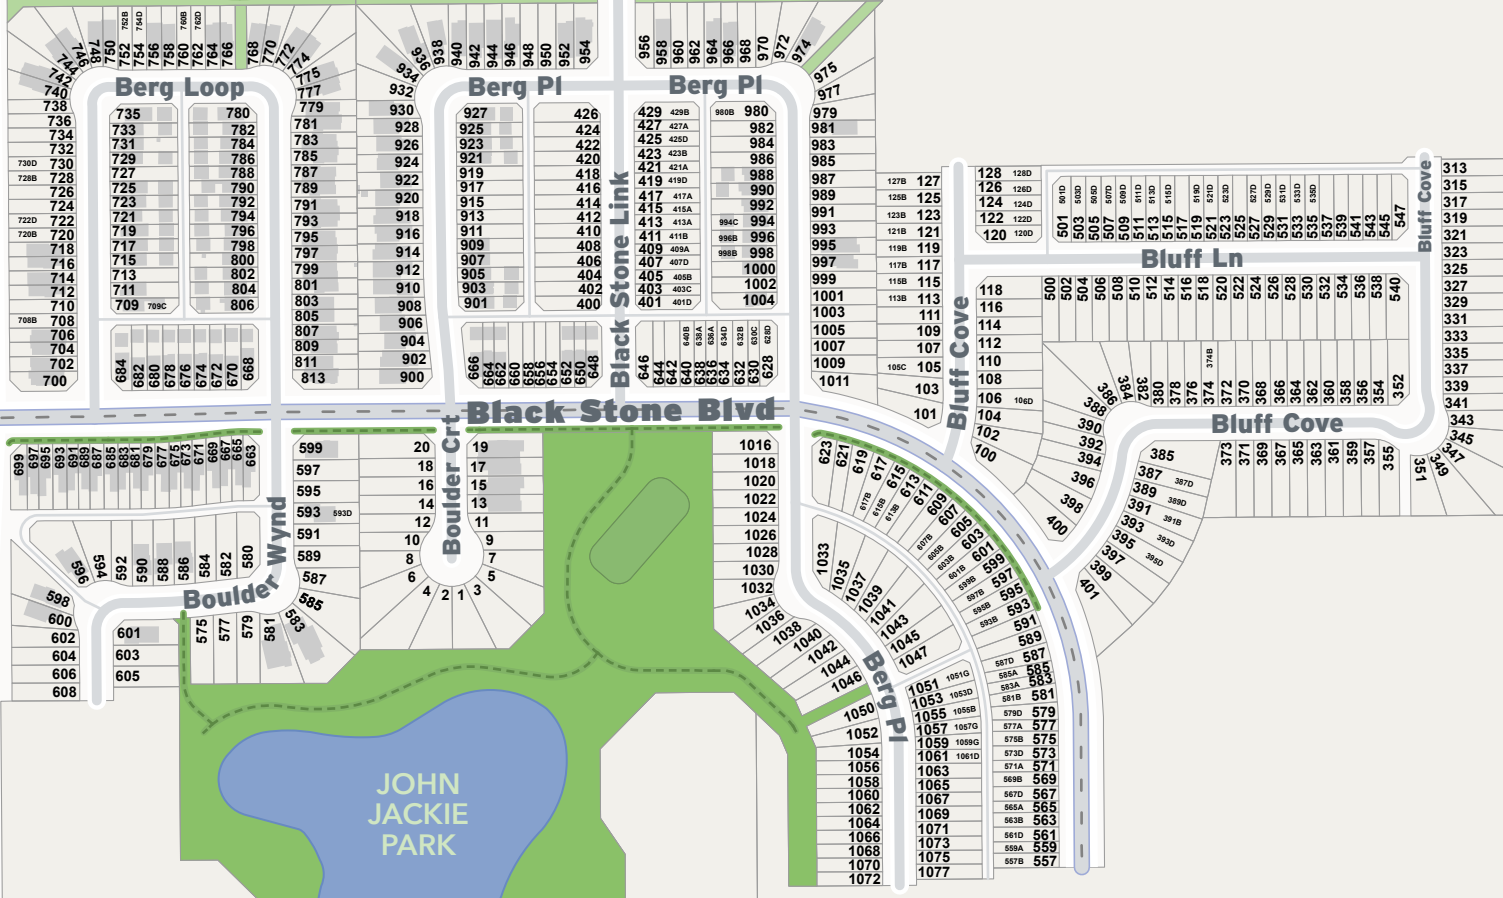

38 Avenue

38 Avenue

38 Avenue

5501

5701

3600

3300

MAP 27

MAP 29

Black Stone

MAP 28

Multiway | Boardwalk

Railway

Property

Building Outline

Park

School

Recreation Amenities

Water Body

LEGEND

Leduc County

Enterprise Systems & Analytics
May 31, 2024

Overview Location

Southfork / Corinthia Park