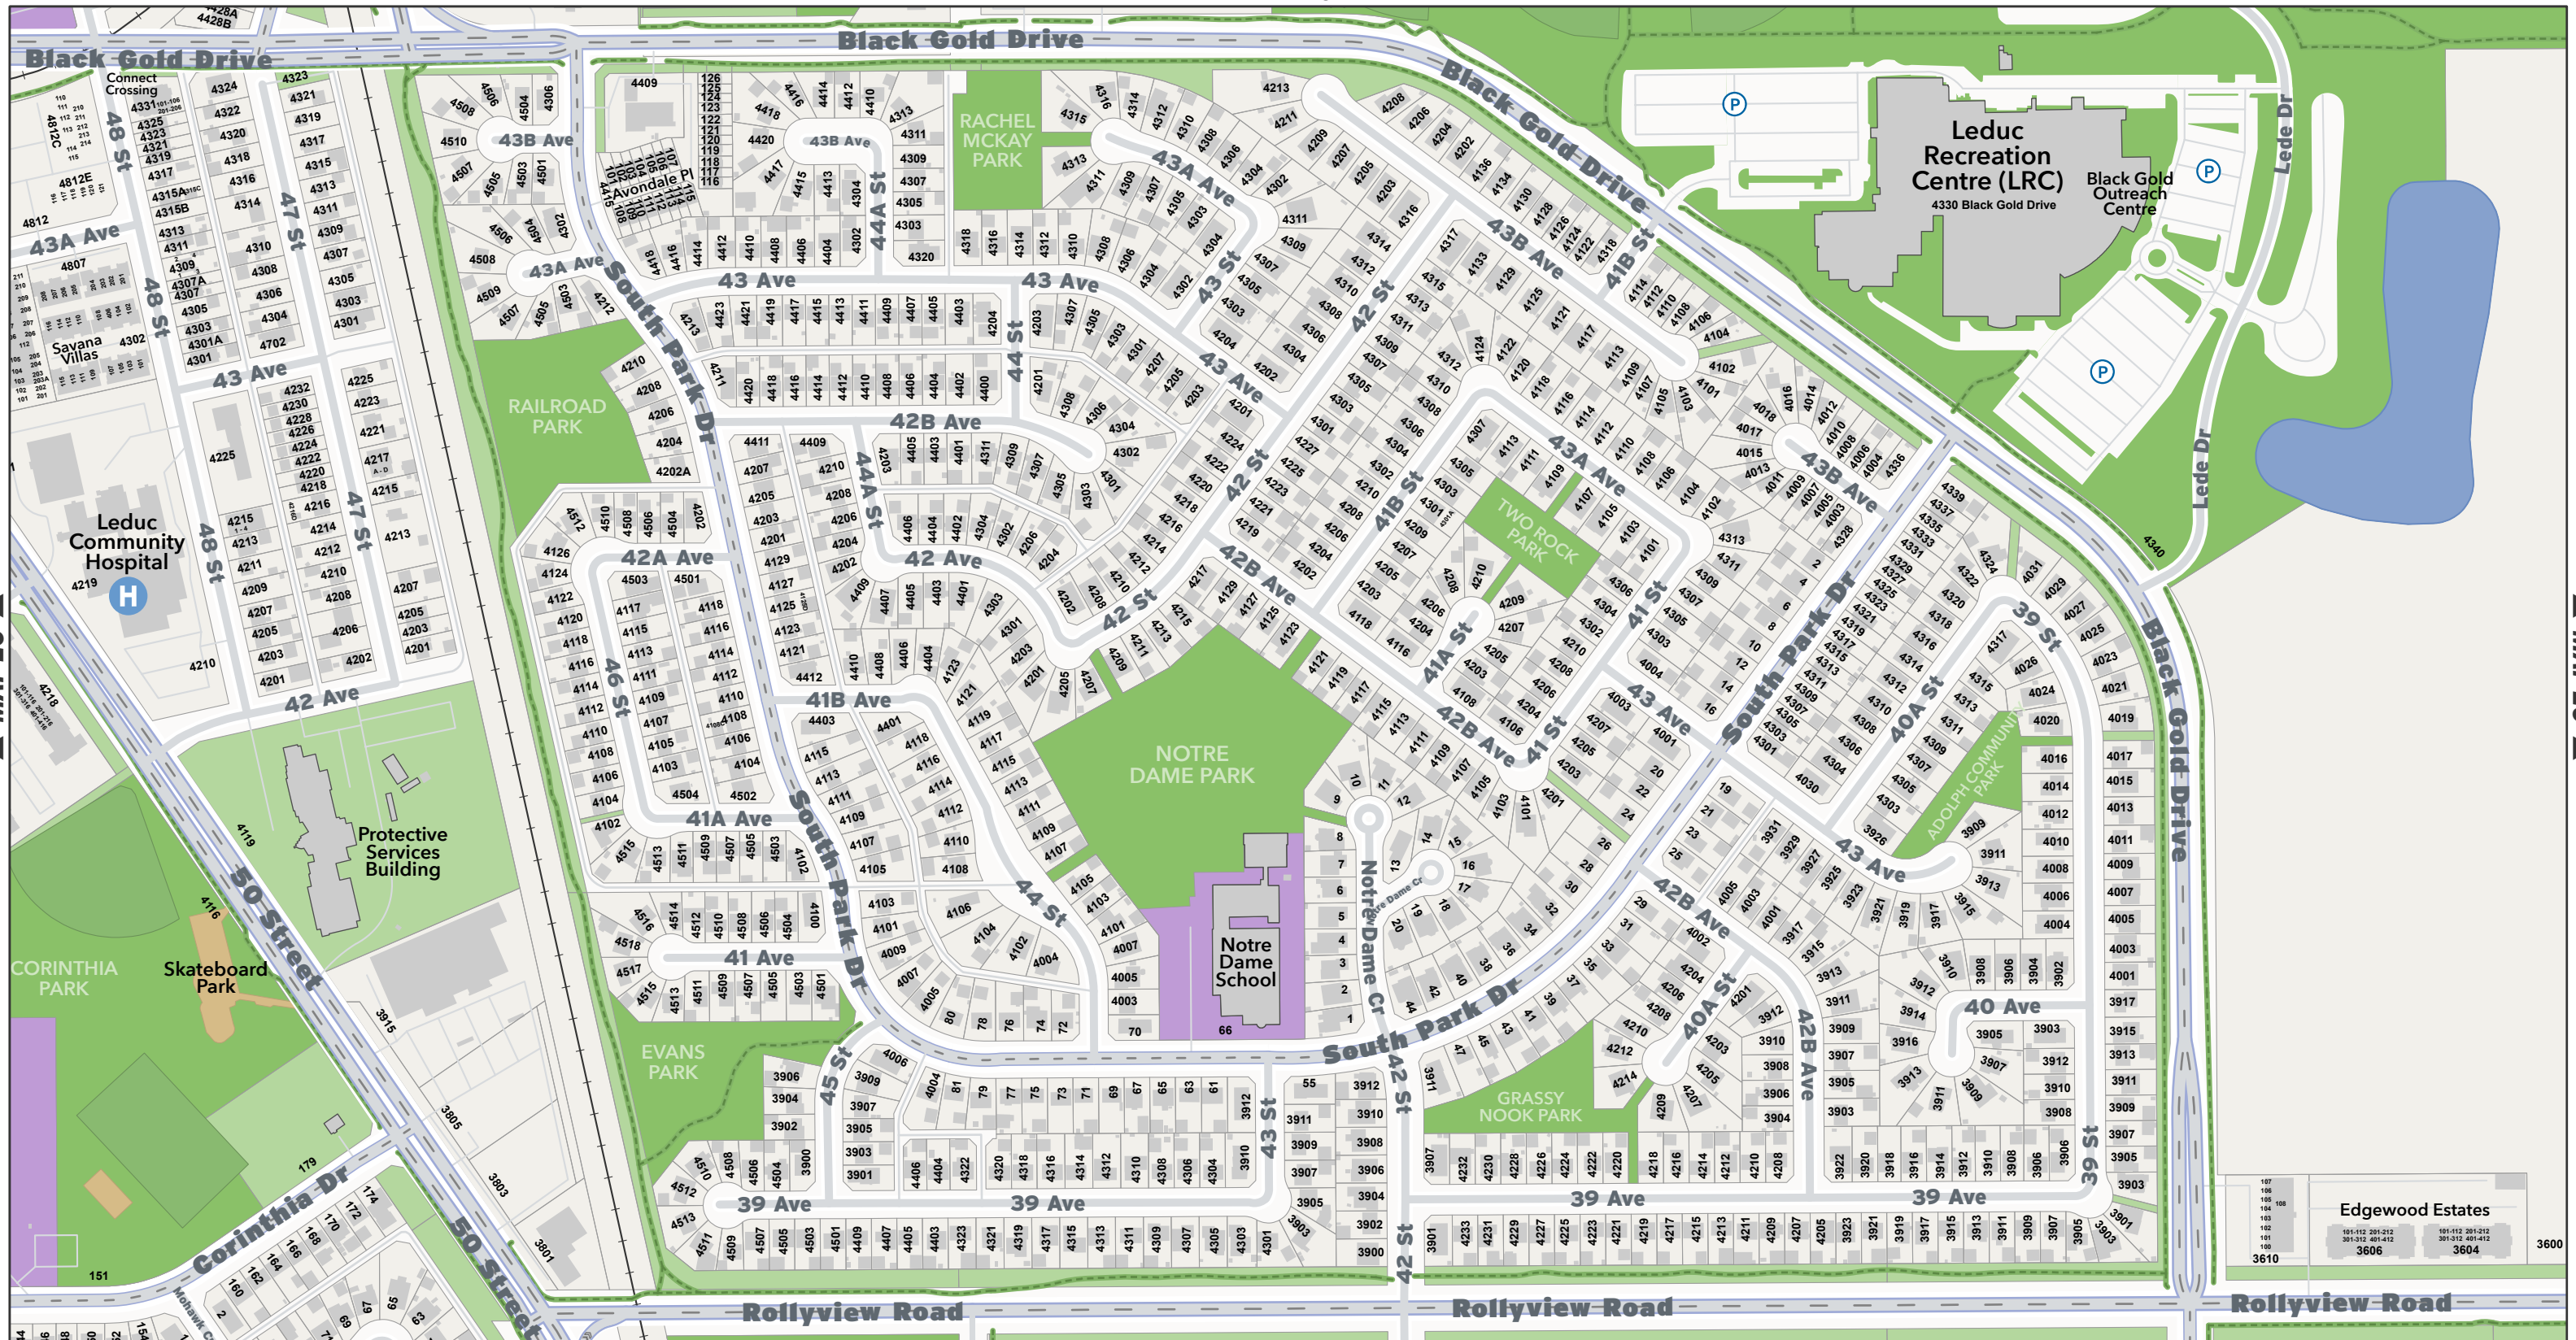

Multiway | Boardwalk
 Railway

Property
 Building Outline

Park
 School

Recreation Amenities
 Water Body

LEGEND

Enterprise Systems & Analytics
 May 31, 2024

Overview Location

South Park

MAP 24

Multway | Boardwalk
 Railway

Property
 Building Outline

Park
 School

Recreation Amenities
 Water Body

LEGEND

Enterprise Systems & Analytics
 May 31, 2024

Overview Location

▲ MAP 24 ▲

▲ MAP 26 ▲

▼ MAP 30 / 33 ▼

Lions Campground

MAP 25

Multiway | Boardwalk

Railway

Property