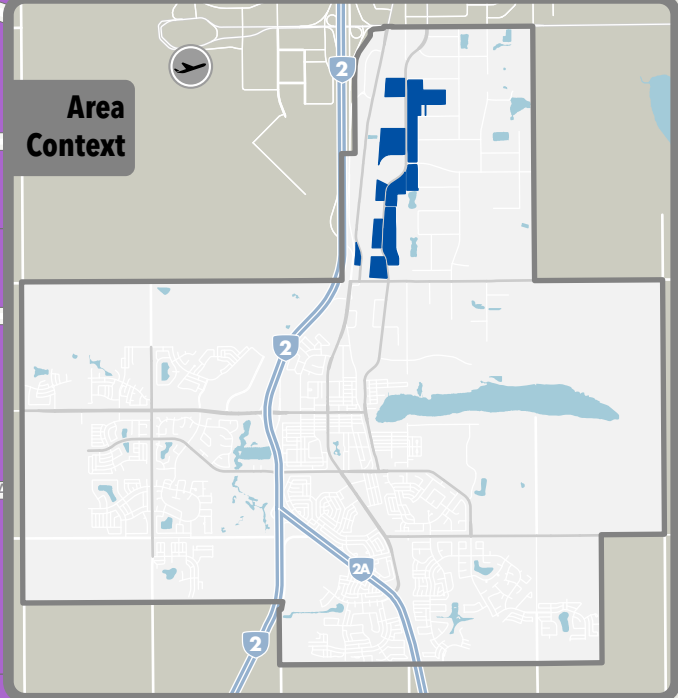

Land Use Overlays

Overlays provide means to add or remove land uses as well as to alter or specify regulations for Permitted and Discretionary Uses.

	RSD - Residential Standard District		CBD - Central Business District		US - Urban Services
	RNL - Residential Narrow Lot		GC - General Commercial		GR - General Recreation
	RCD - Residential Compact Development		CBO - Commercial Business Orientated		ERD - Environmental Restricted Development
	RMH - Residential Manufactured Home		IBL - Business Light Industrial		UR - Urban Reserve
	MUR - Mixed-Use Residential		IL - Light Industrial		DC - Direct Control
	MUN - Mixed-Use Neighbourhood		IM - Medium Industrial		
	MUC - Mixed-Use Comprehensive		IS - Special Industrial		