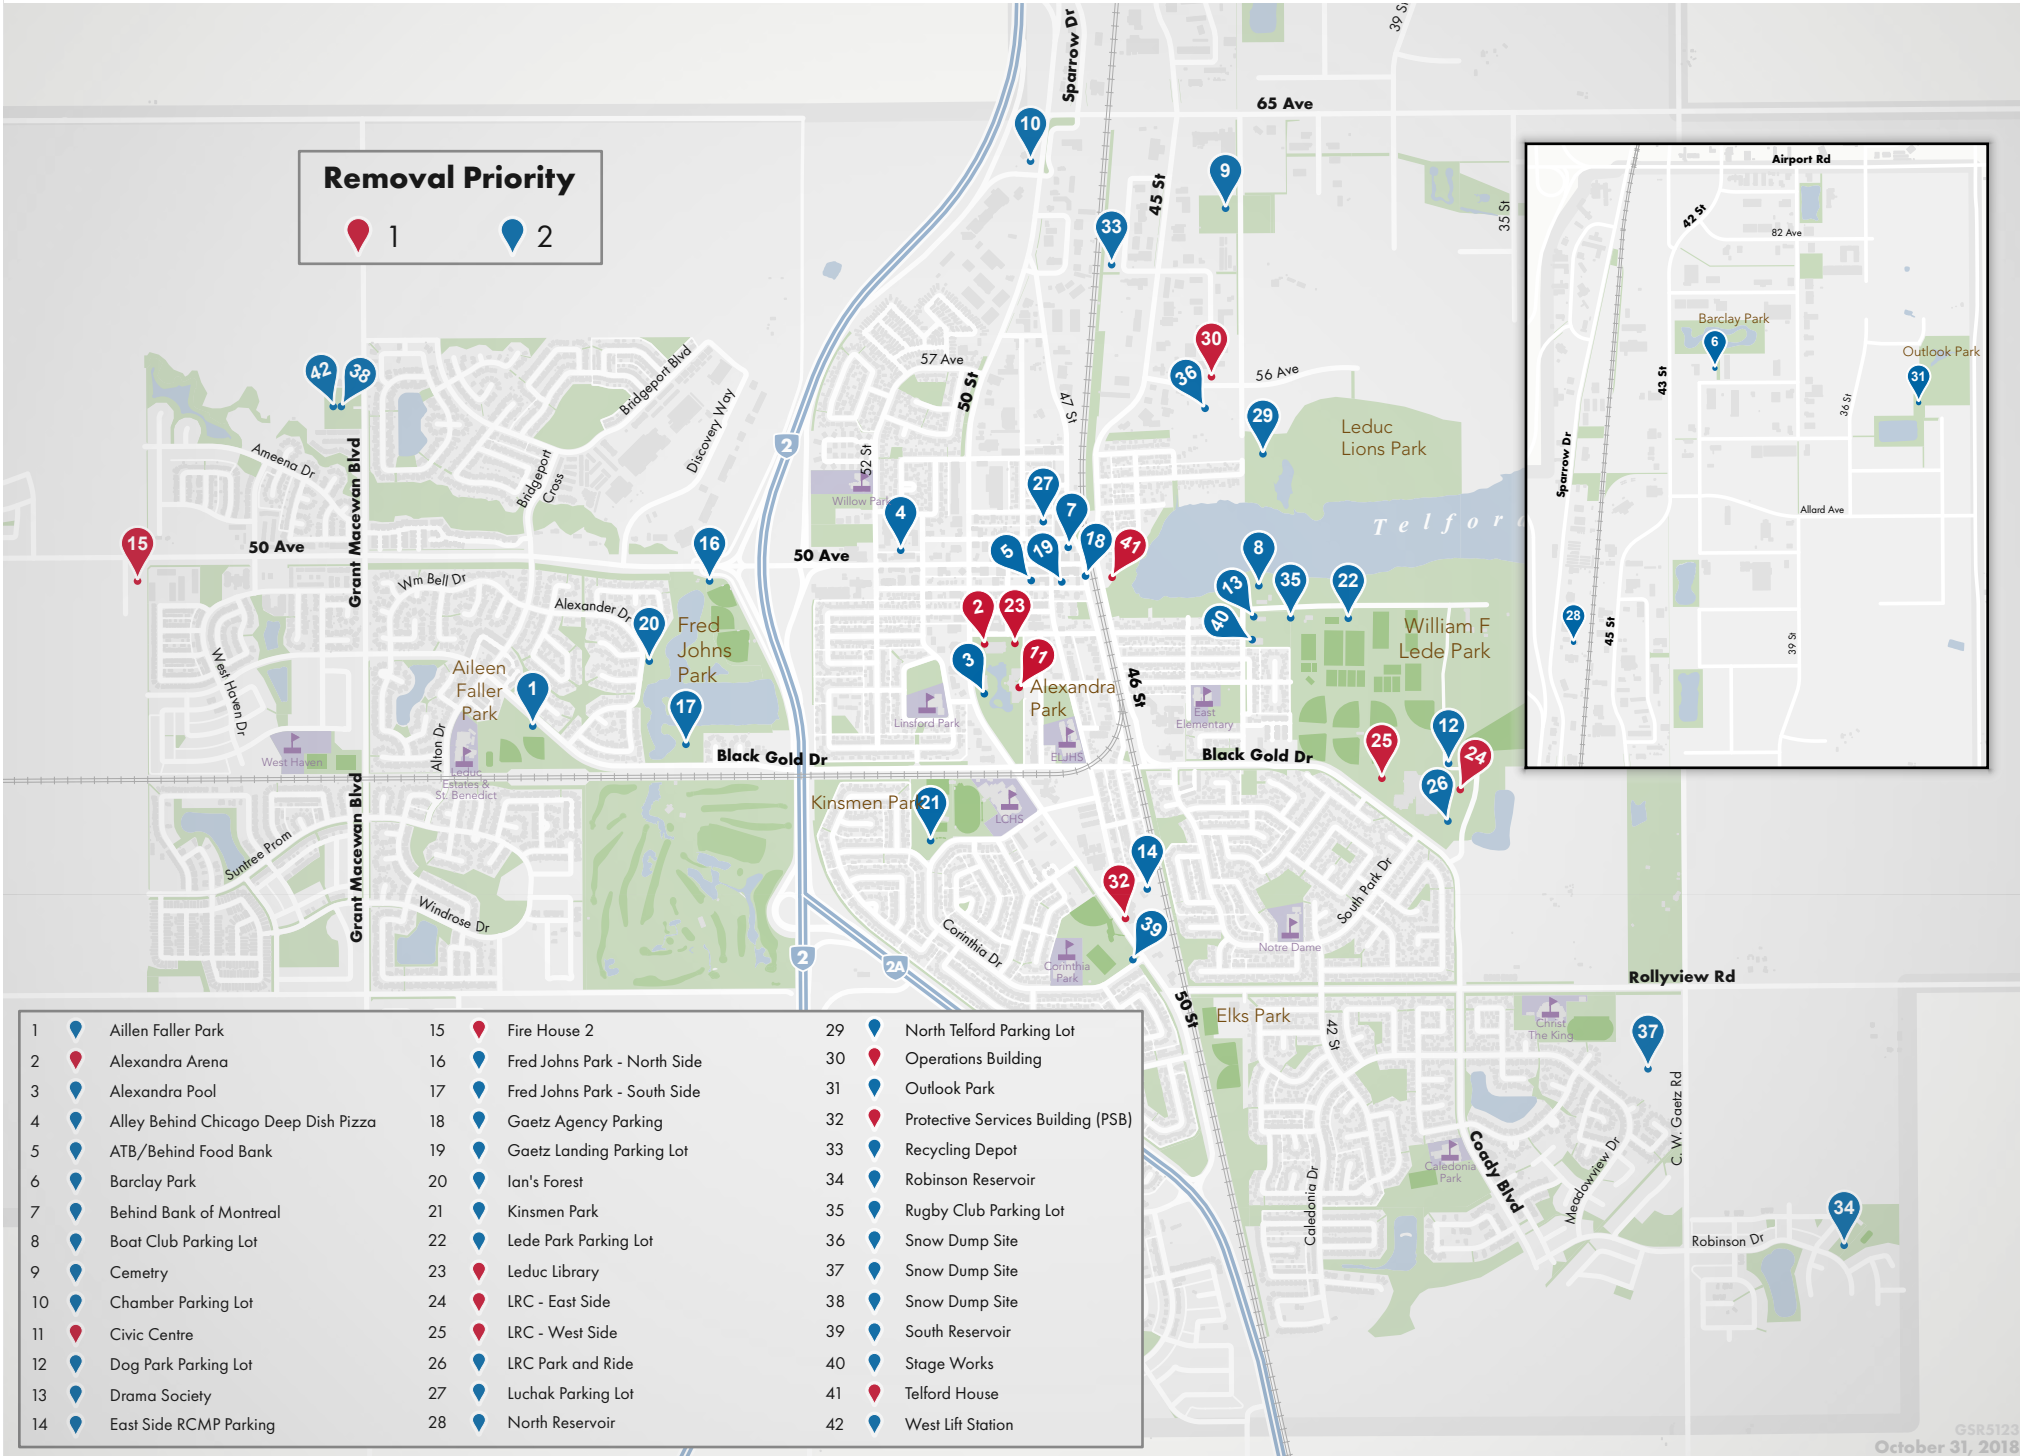

Removal Priority

1 (Red pin icon) 2 (Blue pin icon)

- | | | | | | |
|----|--|----|--------------------------------|----|--------------------------------------|
| 1 | ◆ Aileen Faller Park | 15 | ◆ Fire House 2 | 29 | ◆ North Telford Parking Lot |
| 2 | ◆ Alexandra Arena | 16 | ◆ Fred Johns Park - North Side | 30 | ◆ Operations Building |
| 3 | ◆ Alexandra Pool | 17 | ◆ Fred Johns Park - South Side | 31 | ◆ Outlook Park |
| 4 | ◆ Alley Behind Chicago Deep Dish Pizza | 18 | ◆ Gaetz Agency Parking | 32 | ◆ Protective Services Building (PSB) |
| 5 | ◆ ATB/Behind Food Bank | 19 | ◆ Gaetz Landing Parking Lot | 33 | ◆ Recycling Depot |
| 6 | ◆ Barclay Park | 20 | ◆ Ian's Forest | 34 | ◆ Robinson Reservoir |
| 7 | ◆ Behind Bank of Montreal | 21 | ◆ Kinsmen Park | 35 | ◆ Rugby Club Parking Lot |
| 8 | ◆ Boat Club Parking Lot | 22 | ◆ Lede Park Parking Lot | 36 | ◆ Snow Dump Site |
| 9 | ◆ Cemetery | 23 | ◆ Leduc Library | 37 | ◆ Snow Dump Site |
| 10 | ◆ Chamber Parking Lot | 24 | ◆ LRC - East Side | 38 | ◆ Snow Dump Site |
| 11 | ◆ Civic Centre | 25 | ◆ LRC - West Side | 39 | ◆ South Reservoir |
| 12 | ◆ Dog Park Parking Lot | 26 | ◆ LRC Park and Ride | 40 | ◆ Stage Works |
| 13 | ◆ Drama Society | 27 | ◆ Luchak Parking Lot | 41 | ◆ Telford House |
| 14 | ◆ East Side RCMP Parking | 28 | ◆ North Reservoir | 42 | ◆ West Lift Station |